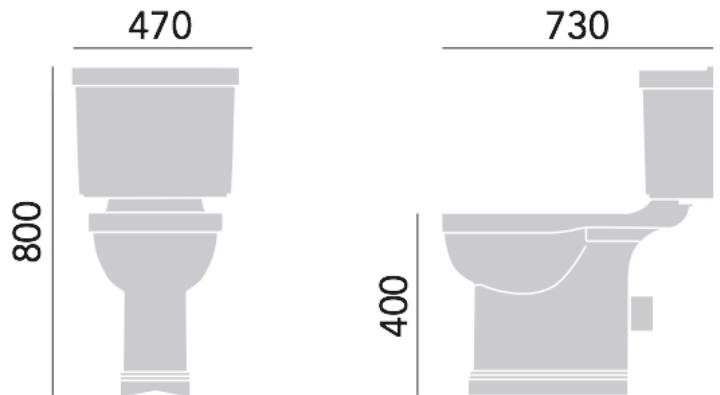

Additional Information

- Available in White Only
- Fittings included with cistern
- Vitreous China manufactured to : EN33:2011
  EN997:2012
  EN14055
  BS3402:1969