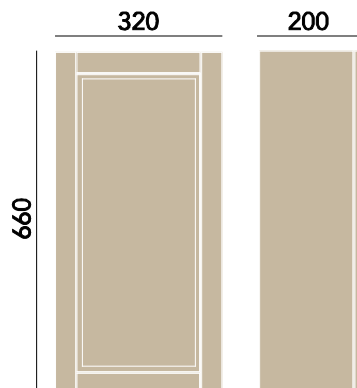

Caversham

Wall Unit Cabinet (320)

Product Specification

Product Codes & Finishes:	KOA38 (Oak)
	KWA38 (White Ash)
	KOY38 (Oyster)
	KGR38 (Graphite)
Product Type:	KDG38 (Dove Grey)
	Traditional
Dimensions:	660 (H) mm, 320 (W) mm, 200 (D) mm

White Ash finish pictured

Additional Information

- Easy to clean and durable to withstand everyday use in a busy household
- Available in four colour options
- Price includes a choice of handle
- Door can be fitted to open left or right
- 5 Year Guarantee