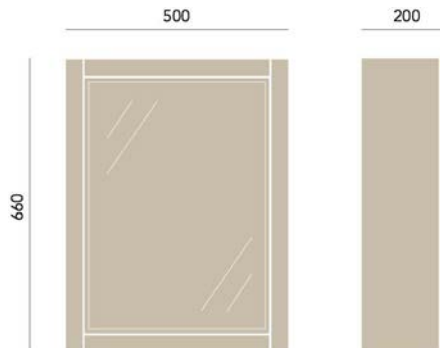

Additional Information

- •Double backed mirror
- •Easy to clean and durable to withstand everyday use in a busy household
- •Available in four colour options
- •Price includes a choice of handle
- •Door can be fitted to open left or right
- •5 Year Guarantee