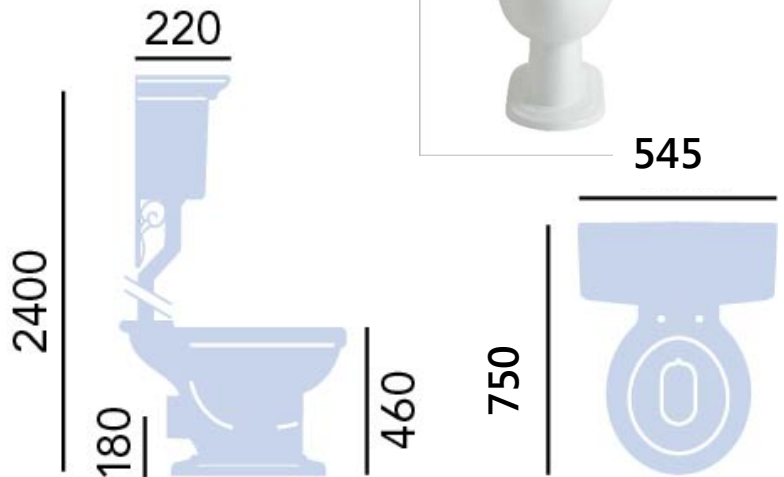

Victoria

High-Level WC & Cistern

Product Specification

Product Codes:	PVEWC00 (Comfort Pan) PVEW02 (Cistern)
Finish:	White
Product Type:	Traditional
Construction:	Vitreous China
Dimensions for Fitting:	2400 (H) mm, 545 (W) mm, 750 (D) mm
Flush Volume:	6 Litres

Additional Information

- Lifetime Guarantee
- Compatible with all Heritage WC Seats
- Fittings included with cistern
- Use with High Level Flush Pack (CC03, Chrome; CA03 Vintage Gold)
- High Level Coupling Kit also available (CKVEW00, Ceramic)
- Vitreous China Manufactured to: BSEN31:1999
BSI 188:1974
BS3402:1969