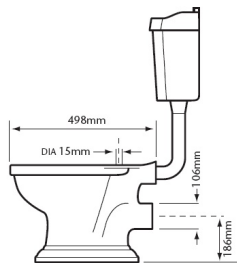

### Standard Height WC & Low Level Cistern

## Product Specification

|                                |  |
|--------------------------------|--|
| <b>Product Code:</b>           | PGRW0L (Pan)<br>PGRW01LF (Cistern)<br>CC00 (Chrome Flush Pack)<br>CA00 (Vintage Gold Flush Pack) |
| <b>Finish:</b>                 | White  |
| <b>Product Type:</b>           | Traditional  |
| <b>Construction:</b>           | Vitreous China   |
| <b>Dimensions for Fitting:</b> | 1000 (H) mm, 535 (W) mm, 770 (D) mm  |
| <b>Flushing Volume:</b>        | 4.5 litres   |