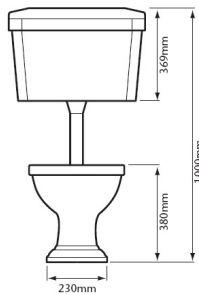

### Standard Height WC & Low Level Cistern

## Product Specification

|                                |  |
|--------------------------------|--|
| <b>Product Code:</b>           | PGRW0L (Pan)<br>PGRW01LF (Cistern)<br>CC00 (Chrome Flush Pack)<br>CA00 (Vintage Gold Flush Pack) |
| <b>Finish:</b>                 | White  |
| <b>Product Type:</b>           | Traditional  |
| <b>Construction:</b>           | Vitreous China   |
| <b>Dimensions for Fitting:</b> | 1000 (H) mm, 535 (W) mm, 770 (D) mm  |
| <b>Flushing Volume:</b>        | 4.5 litres   |