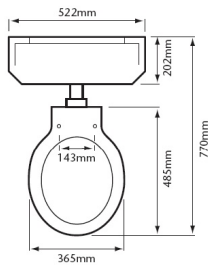

### Standard Height WC & Low Level Cistern

## Product Specification

|                                |  |
|--------------------------------|--|
| <b>Product Code:</b>           | PGRW0L (Pan)<br>PGRW01LF (Cistern)<br>CC00 (Chrome Flush Pack)<br>CA00 (Vintage Gold Flush Pack) |
| <b>Finish:</b>                 | White  |
| <b>Product Type:</b>           | Traditional  |
| <b>Construction:</b>           | Vitreous China   |
| <b>Dimensions for Fitting:</b> | 1000 (H) mm, 535 (W) mm, 770 (D) mm  |
| <b>Flushing Volume:</b>        | 4.5 litres   |