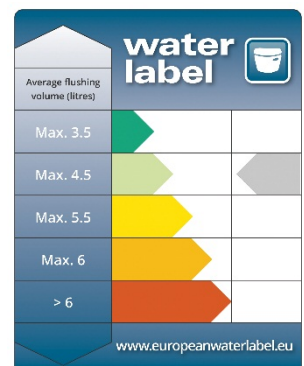

delivery to showroom

D5