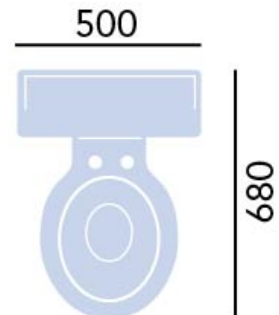

Additional Information

- Lifetime Guarantee
- Compatible with all Heritage WC Seats
- Round front bowl
- Fittings included with cistern
- Vitreous China Manufactured to: BSEN31:1999
  BSI 188:1974
  BS3402:1969