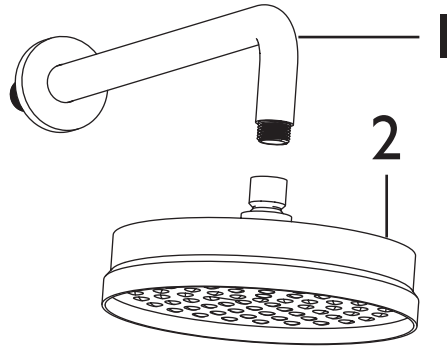

Product Code: SHPDUAL03

Revision: D1

1	Shower Arm
2	Shower Rose
3	Riser Rail Assembly
4	Handset
5	Hose
6	Elbow Assembly
7	Wall Outlet
8	Flow Regulator Pack
9	Screw Pack
10	Check Valve
11	Filter
12	Inserts (Pair)
13	Temperature Stop
14	Thermostatic Cartridge
15	3/4" Ceramic Disc Valve
16	Concealing Plate
17	Handle Adaptor
18	Handle Assembly
19	Temperature Shroud
20	Flow Shroud