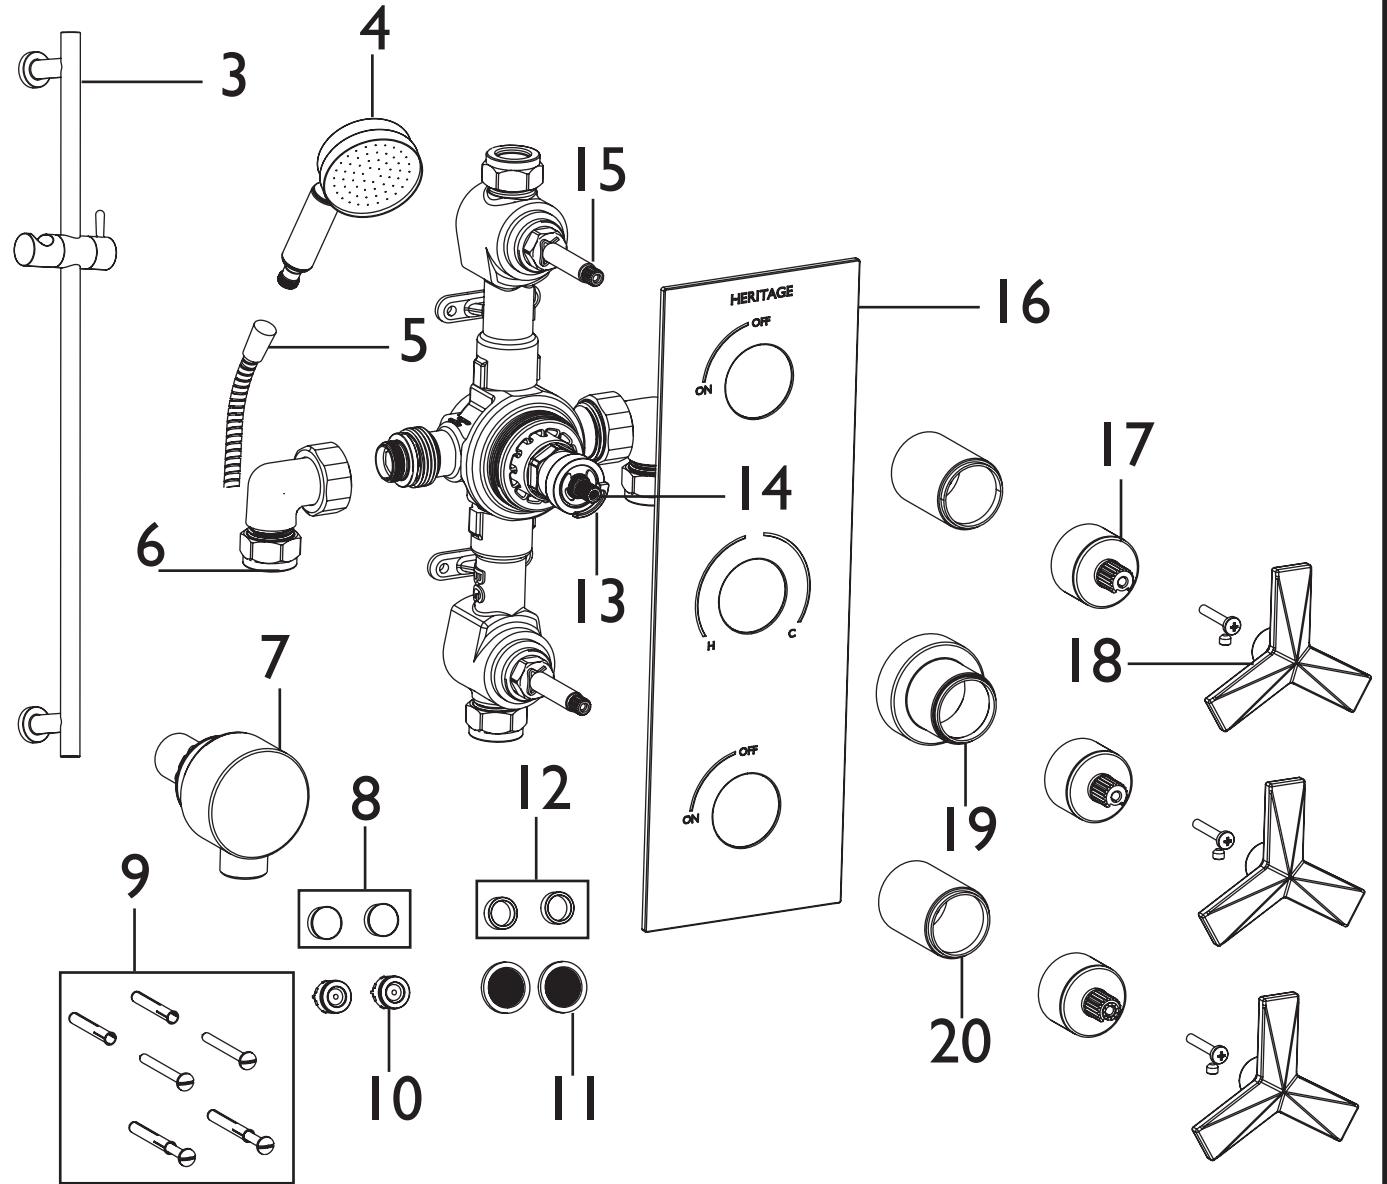

Product Code: SHPDUAL03

Revision: D1

1	Shower Arm
2	Shower Rose
3	Riser Rail Assembly
4	Handset
5	Hose
6	Elbow Assembly
7	Wall Outlet
8	Flow Regulator Pack
9	Screw Pack
10	Check Valve
11	Filter
12	Inserts (Pair)
13	Temperature Stop
14	Thermostatic Cartridge
15	3/4" Ceramic Disc Valve
16	Concealing Plate
17	Handle Adaptor
18	Handle Assembly
19	Temperature Shroud
20	Flow Shroud