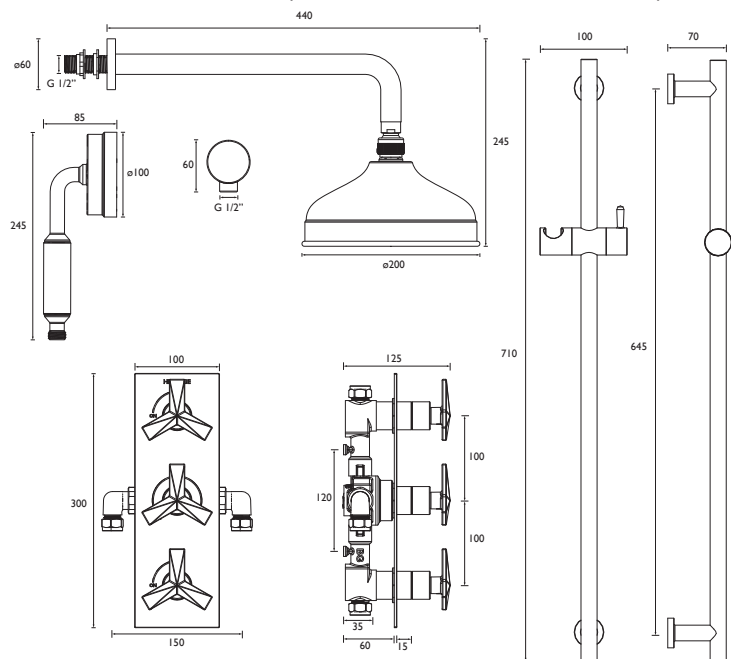

SHPDUAL03

HEMSBY Shower Range Hemsby Concealed Valve with Twin Integral Stopcocks Deluxe Fixed Head and Flexible Kit Chrome

Specification

Finish/Colour:	Chrome Plated
Main Construction Material:	Brass
No of Controls:	3
Shower Type:	Recessed Showers
Shower Head Type:	Fixed Head with Swivel Head
Shower Kit:	Adjustable Riser with Fixed Head
Valve/Cartridge Type:	Thermostatic
Maximum Hot Water Supply Temperature °C:	60
Plumbing System Suitability:	Suitable for all plumbing systems, ideally balanced
Minimum Dynamic Pressure (bar):	0.2
Maximum Dynamic Pressure (bar):	5
Maximum Static Pressure (bar):	10
Connection Inlet:	15mm Compression
Connection Outlet:	G 1/2"
Isolation Valve Included:	No
Check Valve Included:	Yes

Features:

- Optimised for UK market, designed to work at pressure range of 0.2 - 5.0bar
- Thermostatic temperature control and automatic stop prevent surges of hot or cold water
- Performance Flow to provide a drenching experience
- Smallest recessed valve on the market, will fit into a 35mm cavity space
- Extra-large 8" shower rose, deluxe 4" handset and hose outlet included

Product Certifications:

Dimensions (measurements in mm)

Flow Rates (l/min)

System Pressure (bar)	0.2	0.5	1	2	3	5
Through Handset (mixed with regulators)	4	6.2	8.7	10.3	11.6	11.5
Through Handset (mixed; no regulators)	4.4	7.3	10.9	16.5	21	29.2
Through Fixed Head (mixed with regulators)	4.3	7.1	8.5	10.5	11.7	11.5
Through Fixed Head (mixed; no regulators)	5.5	9.2	14.2	20.5	25.2	32.5