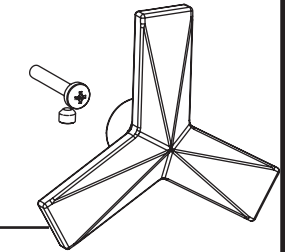

**Product Code:** SHPDUAL02

**Revision:** D1

7

14

13

1	Shower Arm
2	Shower Rose
3	Concealing Plate
4	Flow Shroud
5	Handle Adaptor
6	Handle Assembly
7	Temperature Shroud
8	3/4" Ceramic Disc Valve
9	Fixing Kit
10	Elbow Assembly
11	Thermostatic Cartridge
12	Temperature Stop
13	Filter
14	Wall Outlet
15	Inserts (Pair)
16	Check Valve
17	5lpm Flow Limiter
18	7lpm Flow Limiter