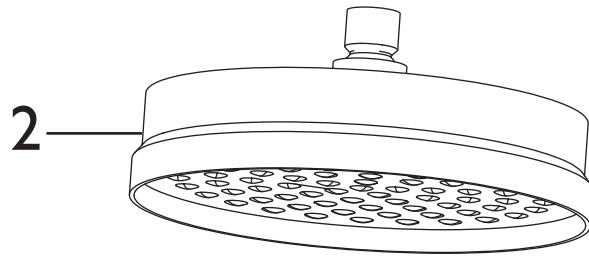

**Product Code:** SHPDUAL02

**Revision:** D1

7

14

13

1	Shower Arm
2	Shower Rose
3	Concealing Plate
4	Flow Shroud
5	Handle Adaptor
6	Handle Assembly
7	Temperature Shroud
8	3/4" Ceramic Disc Valve
9	Fixing Kit
10	Elbow Assembly
11	Thermostatic Cartridge
12	Temperature Stop
13	Filter
14	Wall Outlet
15	Inserts (Pair)
16	Check Valve
17	5lpm Flow Limiter
18	7lpm Flow Limiter