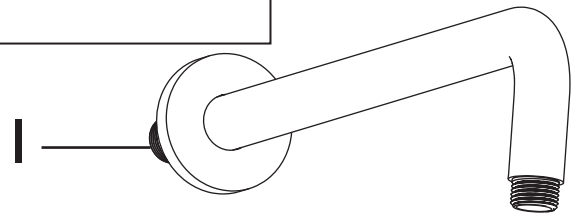

**Product Code:** SHPDUAL02

**Revision:** D1

7

14

13

1	Shower Arm
2	Shower Rose
3	Concealing Plate
4	Flow Shroud
5	Handle Adaptor
6	Handle Assembly
7	Temperature Shroud
8	3/4" Ceramic Disc Valve
9	Fixing Kit
10	Elbow Assembly
11	Thermostatic Cartridge
12	Temperature Stop
13	Filter
14	Wall Outlet
15	Inserts (Pair)
16	Check Valve
17	5lpm Flow Limiter
18	7lpm Flow Limiter