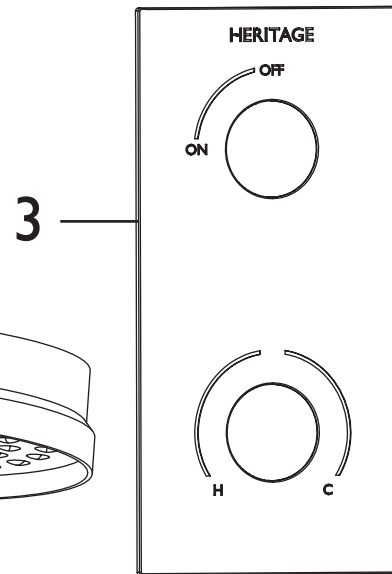

**Product Code:** SHPDUAL02

**Revision:** D1

7

14

13

1	Shower Arm
2	Shower Rose
3	Concealing Plate
4	Flow Shroud
5	Handle Adaptor
6	Handle Assembly
7	Temperature Shroud
8	3/4" Ceramic Disc Valve
9	Fixing Kit
10	Elbow Assembly
11	Thermostatic Cartridge
12	Temperature Stop
13	Filter
14	Wall Outlet
15	Inserts (Pair)
16	Check Valve
17	5lpm Flow Limiter
18	7lpm Flow Limiter