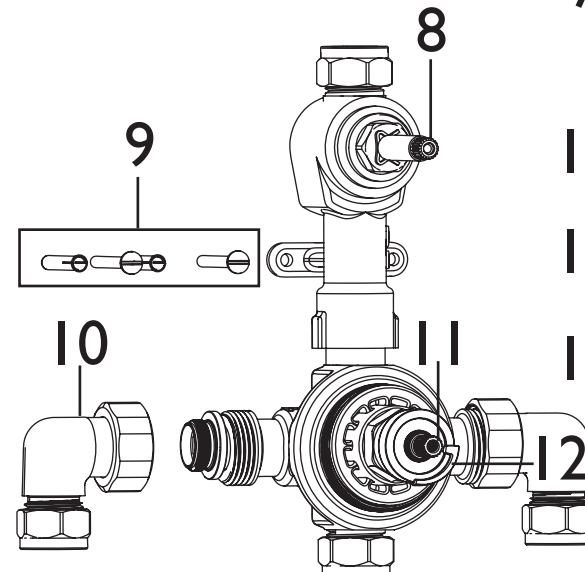

**Product Code:** SHPDUAL02

**Revision:** D1

7

14

13

1	Shower Arm
2	Shower Rose
3	Concealing Plate
4	Flow Shroud
5	Handle Adaptor
6	Handle Assembly
7	Temperature Shroud
8	3/4" Ceramic Disc Valve
9	Fixing Kit
10	Elbow Assembly
11	Thermostatic Cartridge
12	Temperature Stop
13	Filter
14	Wall Outlet
15	Inserts (Pair)
16	Check Valve
17	5lpm Flow Limiter
18	7lpm Flow Limiter