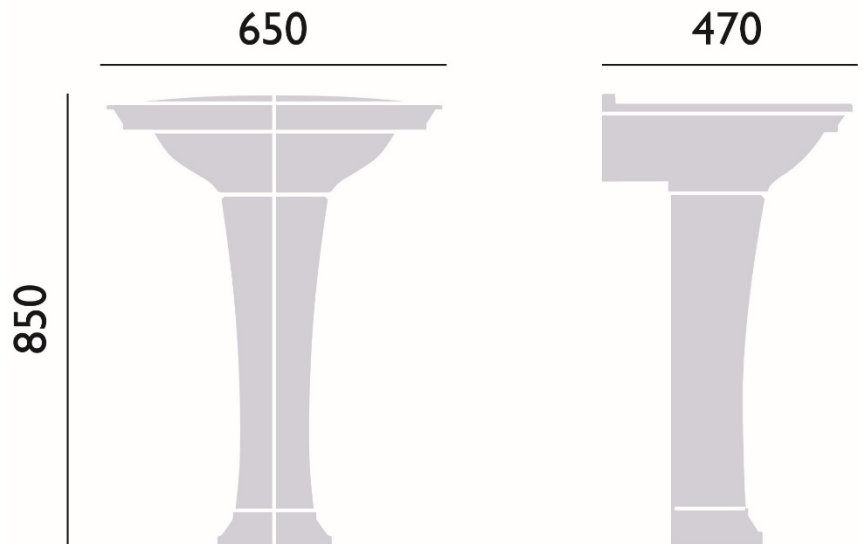

TECHNICAL DATA SHEET

Blenheim

Standard Basin & Pedestal

Product Specification

Product Code:	PHPW061 (1 Taphole) PHPW06 (2 Taphole) PHPW063 (3 Taphole) PHPW09 (Pedestal)
Finish:	White
Product Type:	Traditional
Construction:	Vitreous China
Dimensions for Fitting:	850 (H) mm, 650 (W) mm, 470 (D) mm

Additional Information

- Lifetime Guarantee
- Available in 1,2 or 3 Taphole varieties
- Basins can also be used with Caversham & Hidcote Freestanding Vanity Units
- Vitreous China Manufactured to: EN31:2011
EN14688
BS3402:1969