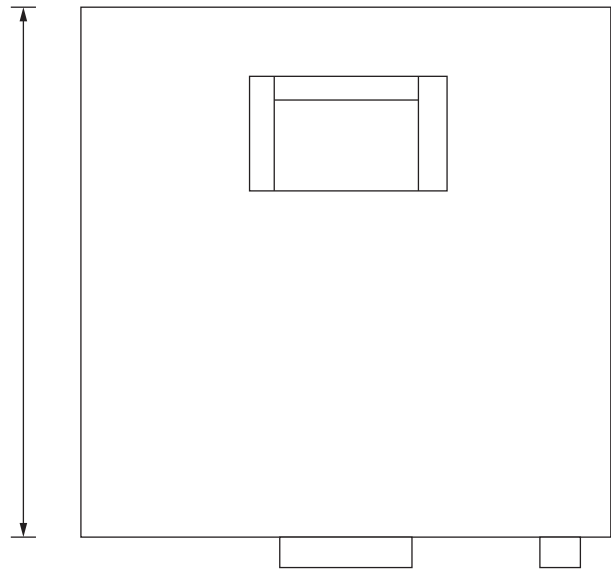

Specification

Contemporary or Traditional:	Contemporary
Main Construction Material:	Plastic
Connection Inlet:	2" Flush Pipe
Connection Outlet:	N/A
What's in the Box?:	1x Concealed Cistern, 1x Push Button, 1x Flush Pipe, 2x Connectors, 1x Bracket 2x Screws 2x Wall Plugs

Dimensions (measurements in mm)

140

320

335

Features:

- Designed to be concealed inside a unit
- Push button dual flush

Product Certifications:

Additional Information:

Variant SKUs:

CFC33 - Front Facing Push Button Concealed Cistern

CFC34 - Top Push Button Concealed Cistern