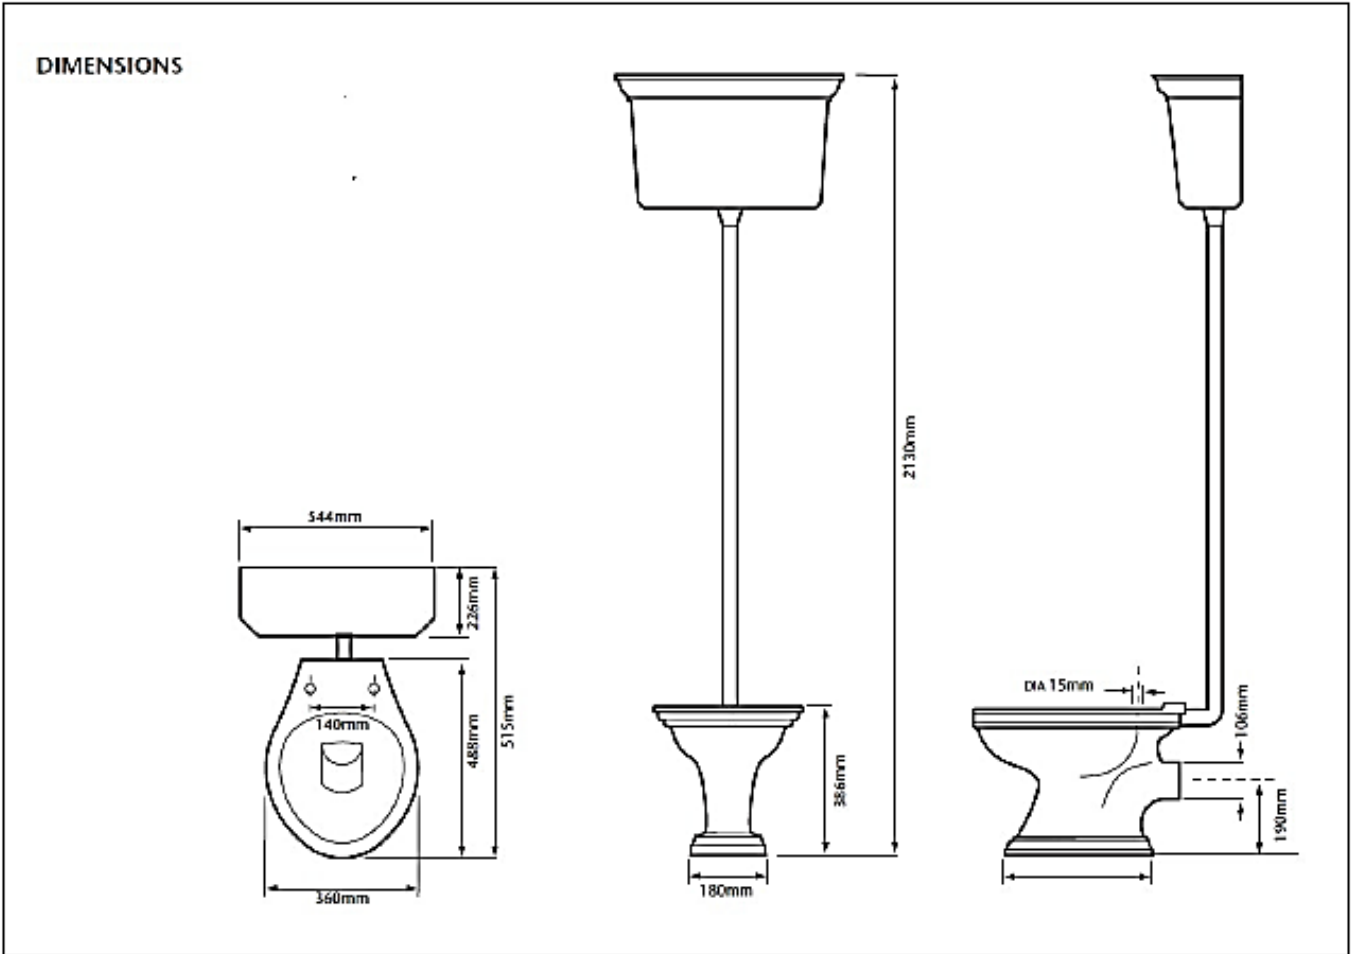

High Level Flush Pack

Technical Advice:

For further information please call 0844 701 8503 or email technical@heritagebathrooms.com.

Guarantee:

10 years covering manufacturing faults.