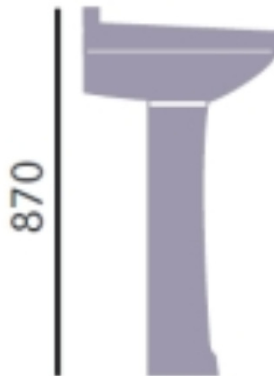

Additional Information

- Lifetime Guarantee
- 1 or 2 Taphole options available
- Vitreous China Manufactured to: BSEN31:1999
  BSI 188:1974
  BS3402:1969