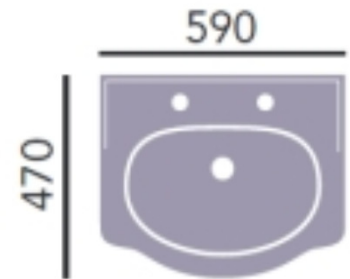

Additional Information

- Lifetime Guarantee
- 1 or 2 Taphole options available
- Vitreous China Manufactured to: BSEN31:1999
  BSI 188:1974
  BS3402:1969