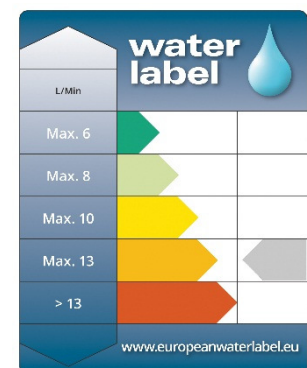

### Product Specification

<b>Product Codes &amp; Finish:</b>	THC24 (Chrome) THA24 (Vintage Gold)
<b>Product Type:</b>	Traditional
<b>Construction:</b>	Plated Brass
<b>Working Pressures:</b>	Mon 0.1 Bar, Max 5.0 Bar

### Additional Information

- Chrome plated to BS EN 248
- Traditional handset, single function
- 5 Year Guarantee

### Flow Rates (litres per minute)

System Pressure	0.1bar	0.2bar	0.5bar	1bar	2bar	3bar	5bar
Open Outlet	2.36	3.33	5.27	7.45	10.53	12.9	16.65

**Technical Advice:** For further information please call 0844 701 8503 or email [technical@heritagebathrooms.com](mailto:technical@heritagebathrooms.com)