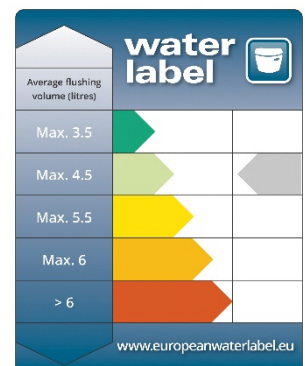

Guarantee:

Lifetime Guarantee covering manufacturing faults.