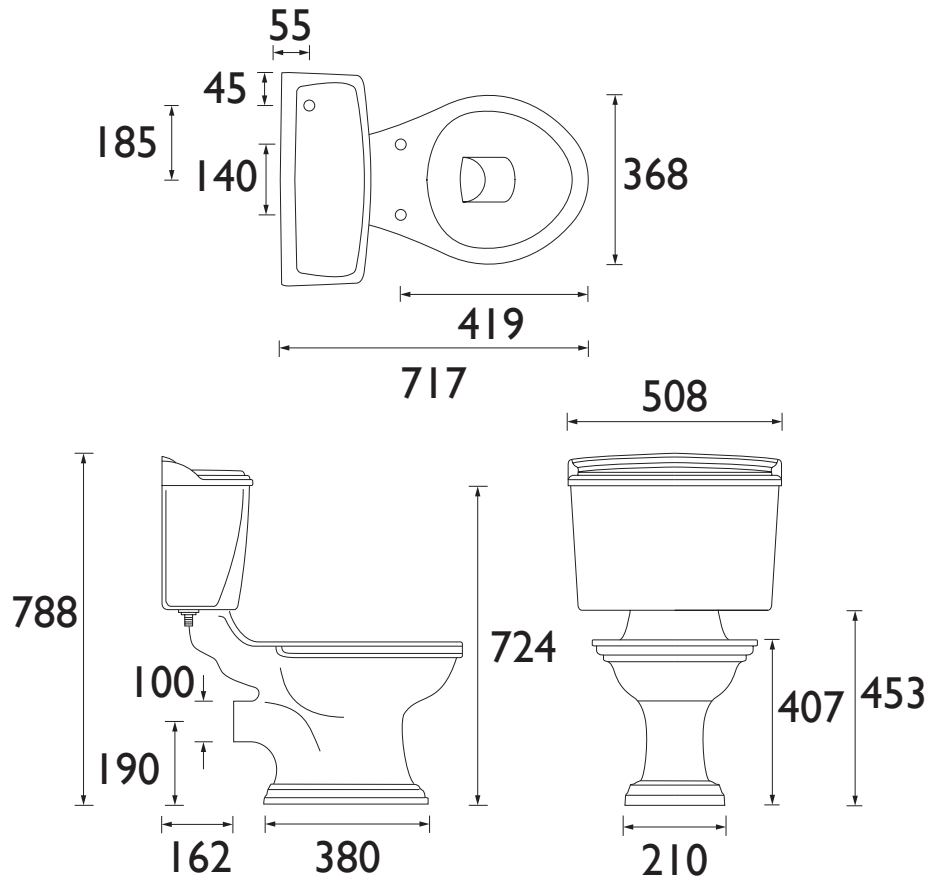

#### This Product is Shown With:

- TSOAK101SC - Toilet Seat Soft Close Chrome Hinge Oak
- PD2W01F- Dorchester White Landscape Cistern CC/LL
- CPC00 - Traditional Cistern Lever Chrome/White

### Specification

Main Construction Material:	Vitreous China
Finish:	White
Weight (kg):	15.10
Weight Including Packaging (kg):	17.30
Assembly Required:	No
What's Included?:	1x Pan 1x Fitting Instructions

### Dimensions (measurements in mm)

Dimensions shown: PDW00 + PD2W01F