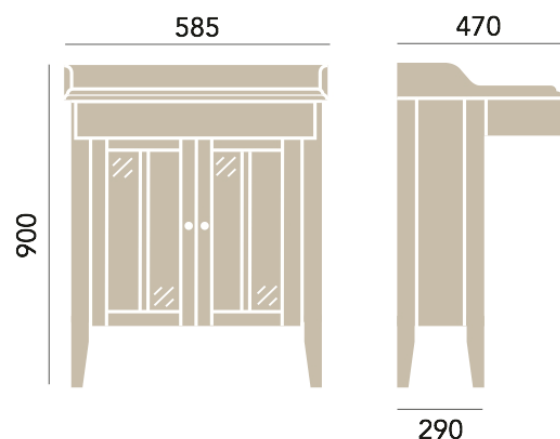

Additional Information

- 18mm Carcase for strength & longevity
- Use with Dorchester or Belmonte Medium Basins (sold separately)
- Soft close doors and drawers and standard
- Made from solid timber or real wood veneers
- Price includes a choice of handle
- Sourced from sustainable forests
- To compliment traditional bathrooms
- 5 Year Guarantee