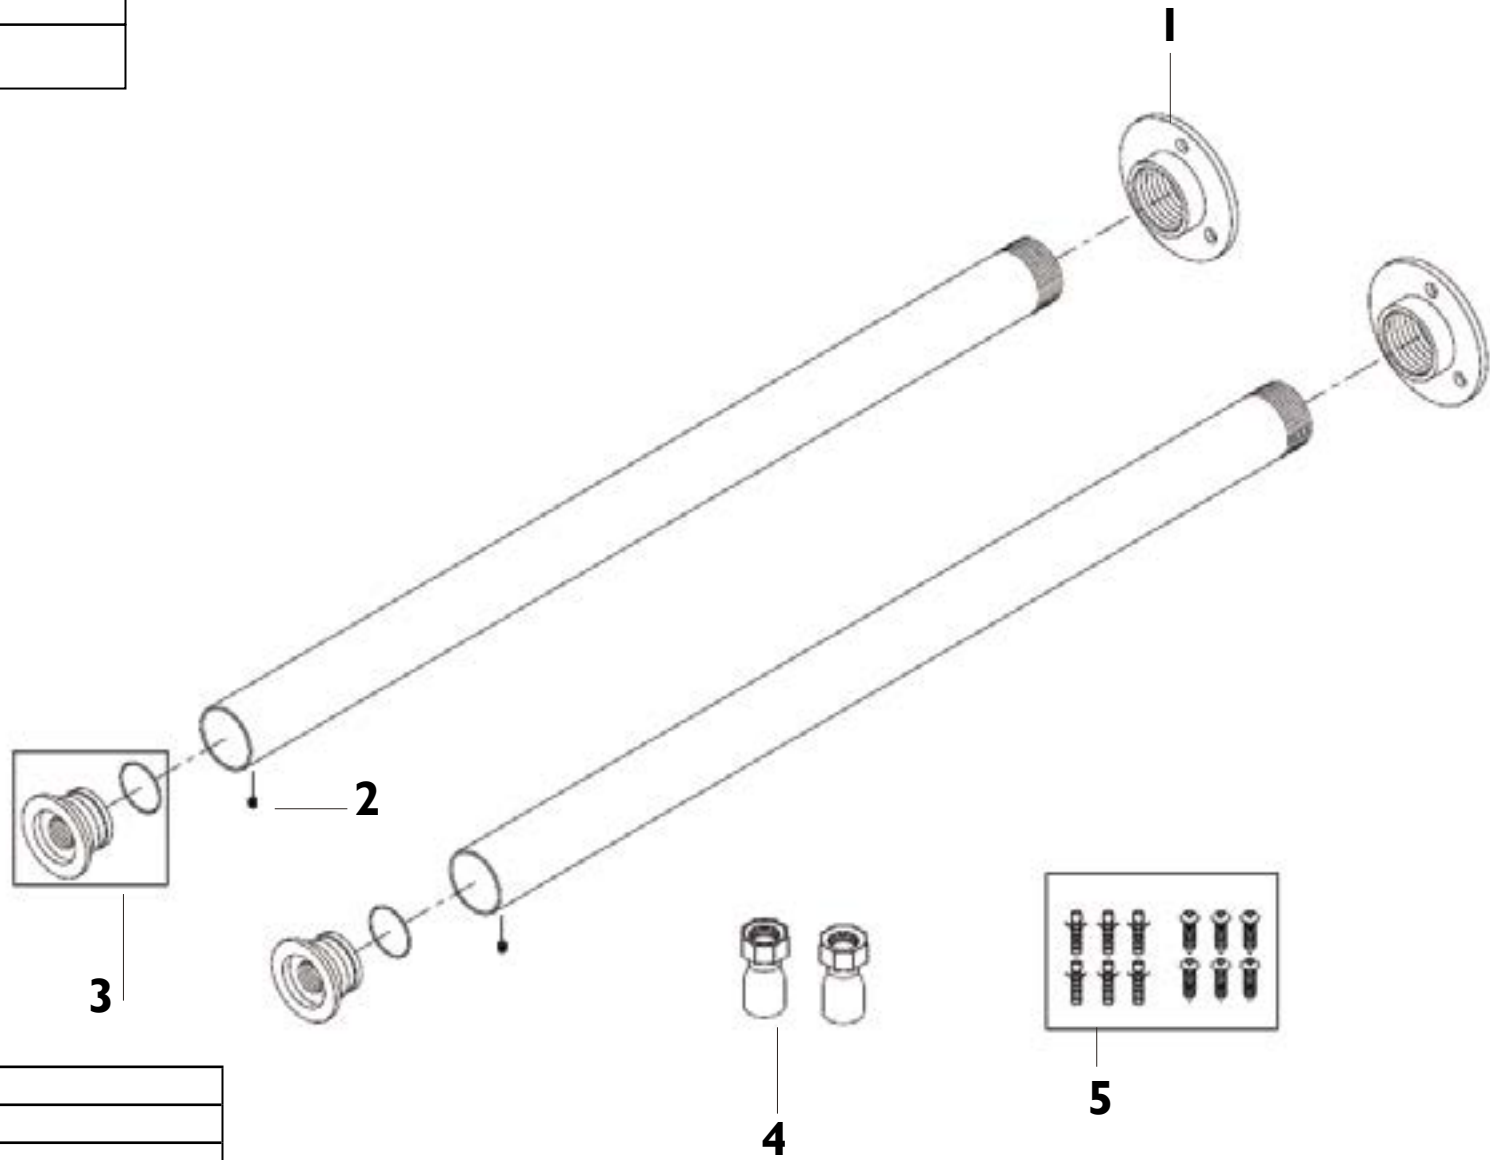

Product Code: THC20

Revision: D2

1	Fixing Bracket
2	Grub Screw
3	Pipe Cap
4	3/4" Inlet Connection
5	Fixing Kit