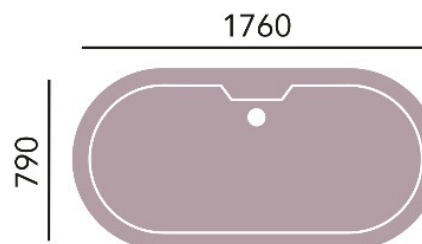

TECHNICAL DATA SHEET

HERITAGE[®]

BATHROOMS

Oban

Double Ended Freestanding Roll Top Bath

Product Specification

Product Code:	BOBW01
Finish:	White
Product Type:	Contemporary
Construction:	Cast Acrylic & designed to conform to BS4305-1 & BS4305-2
Internal Dimensions:	1100 (L) mm, 440 (W) mm
Dimensions for Fitting:	1760 (L) mm, 790 (W) mm, 610 (H) mm
Weight:	39Kg
Overflow to Waste:	390mm
Water Capacity:	205 litres