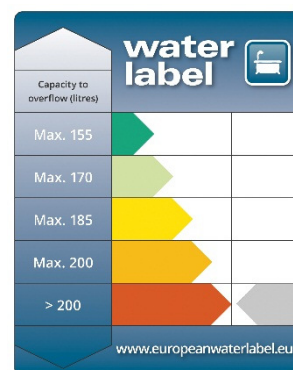

Technical Advice: For further information please call 0844 701 8503 or email technical@heritagebathrooms.com.

Guarantee: Lifetime Guarantee covering manufacturing faults.

Heritage Bathrooms, Birch Coppice Business Park, Dordon, Tamworth, B78 1SG
Telephone: 0844 701 8501 Facsimile: 0844 701 8502
Web Site: www.heritagebathrooms.com Email: technical@heritagebathrooms.com

delivery to showroom

LIFETIME
GUARANTEE

The information contained on this page was correct at date of issue. Fitting dimensions are provided as a guide only. Some variation may occur due to manufacturing tolerances. Heritage Bathrooms pursues a policy of continuing improvement in design and performance of its products and so reserves the right to change specifications without prior notice.