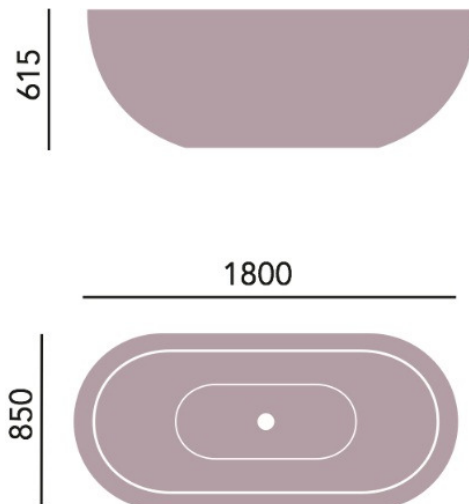

TECHNICAL DATA SHEET

HERITAGE[®]
BATHROOMS

Eleanor

Double Ended Freestanding Acrylic Bath

Product Specification

Product Code:	BSOW00
Finish:	White
Product Type:	Contemporary
Construction:	Cast Acrylic & designed to conform to BS4305-1 & BS4305-2
Dimensions for Fitting:	1800 (L) mm, 855 (W) mm, 600 (H) mm
Weight:	30Kg
Overflow to Waste:	385mm
Water Capacity:	160 litres