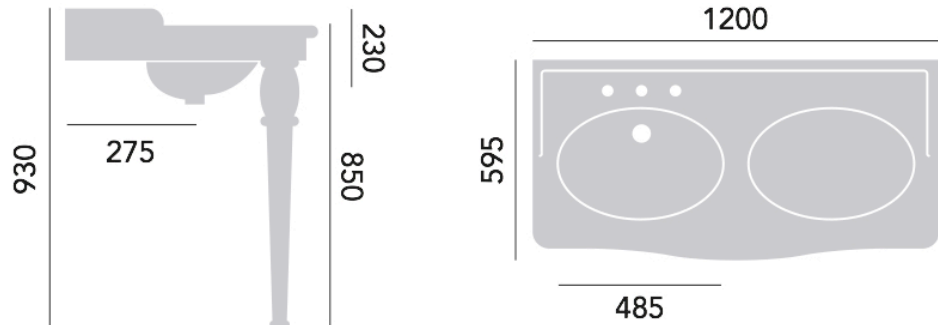

Additional Information

- Lifetime Guarantee
- 3 Taphole only
- Vitreous China Manufactured to: BSEN31:1999
  BS1188:1974
  BS3402:1969