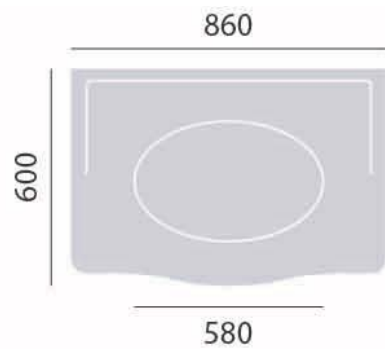

Additional Information

- Lifetime Guarantee
- 3 Taphole only
- Vitreous China Manufactured to: BSEN31:1999
  BSI 188:1974
  BS3402:1969