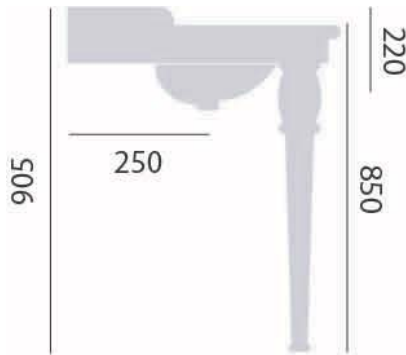

Additional Information

- Lifetime Guarantee
- 3 Taphole only
- Vitreous China Manufactured to: BSEN31:1999
  BSI 188:1974
  BS3402:1969