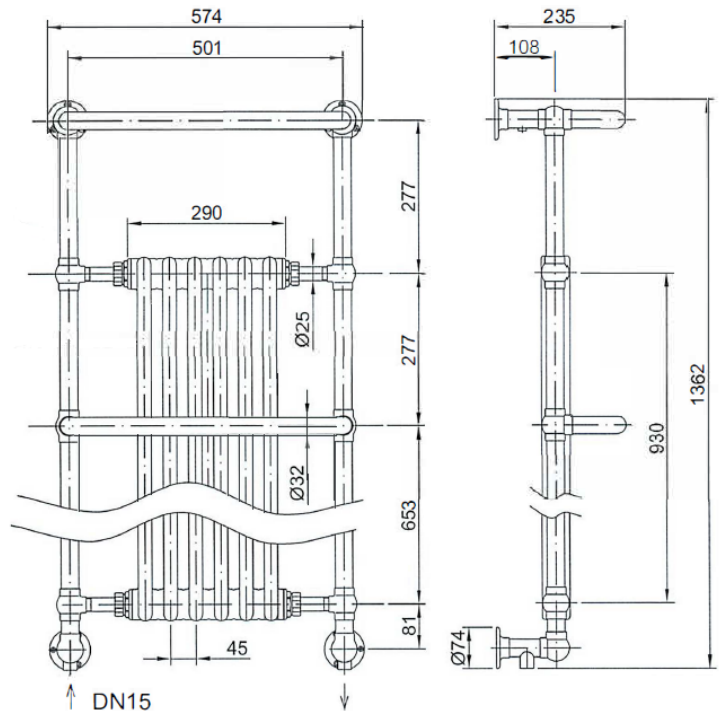

Additional Information

- Chrome Plated to BS EN 248
- Wall Mounted Only
- Includes Valves in Chrome
- Suitable for Closed Central Heating Systems Only
- 5 Year Guarantee