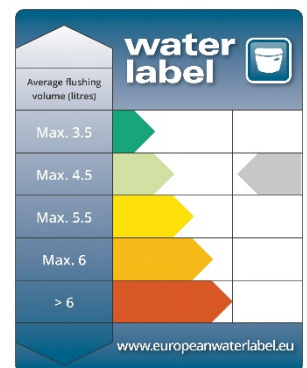

Technical Advice: For further information please call 0844 701 8503 or email technical@heritagebathrooms.com.

Guarantee: Lifetime Guarantee covering manufacturing faults.