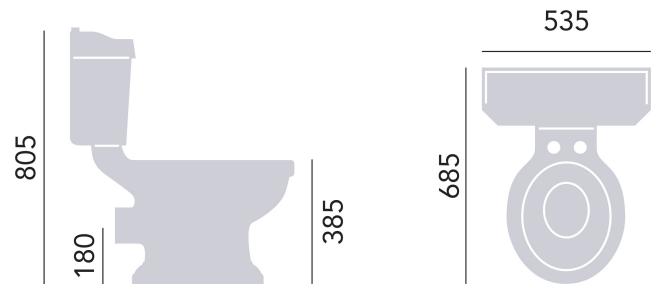

TECHNICAL DATA SHEET

HERITAGE[®] BATHROOMS

Granley

Comfort Height WC & Landscape Cistern

Product Specification

Product Code:	PGRWC00 (Pan) PGRW01F (Cistern)
Finish:	White
Product Type:	Traditional
Construction:	Vitreous China
Dimensions for Fitting:	805 (H) mm, 535 (W) mm, 685 (D)
Flushing Volume:	mm 6/4 litres (Dual Flush)

Additional Information

- Lifetime Guarantee
- Round front bowl
- Vitreous China Manufactured to: BSEN31:1999
BSI 188:1974
BS3402:1969

- Compatible with Heritage WC seats
- Fittings included with cistern
- Standard height pan also available (PGRW00)
- Low Level Pan and Cistern also available (PGRW0L & PGRW01LF)