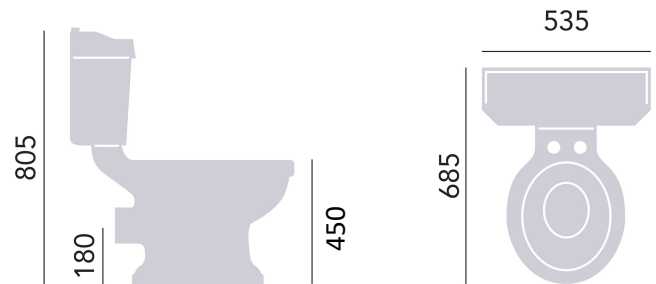

TECHNICAL DATA SHEET

HERITAGE[®] BATHROOMS

Granley

Comfort Height WC & Landscape Cistern

Product Specification

Product Code:	PGRWC00 (Pan) PGRW01F (Cistern)
Finish:	White
Product Type:	Traditional
Construction:	Vitreous China
Dimensions for Fitting:	805 (H) mm, 535 (W) mm, 685 (D)
Flushing Volume:	mm 6/4 litres (Dual Flush)

Additional Information

- Lifetime Guarantee
- Round front bowl
- Vitreous China Manufactured to: BSEN31:1999
BSI 188:1974
BS3402:1969
- Compatible with Heritage WC seats
- Fittings included with cistern
- Standard height pan also available (PGRW00)
- Low Level Pan and Cistern also available (PGRW0L & PGRW01LF)