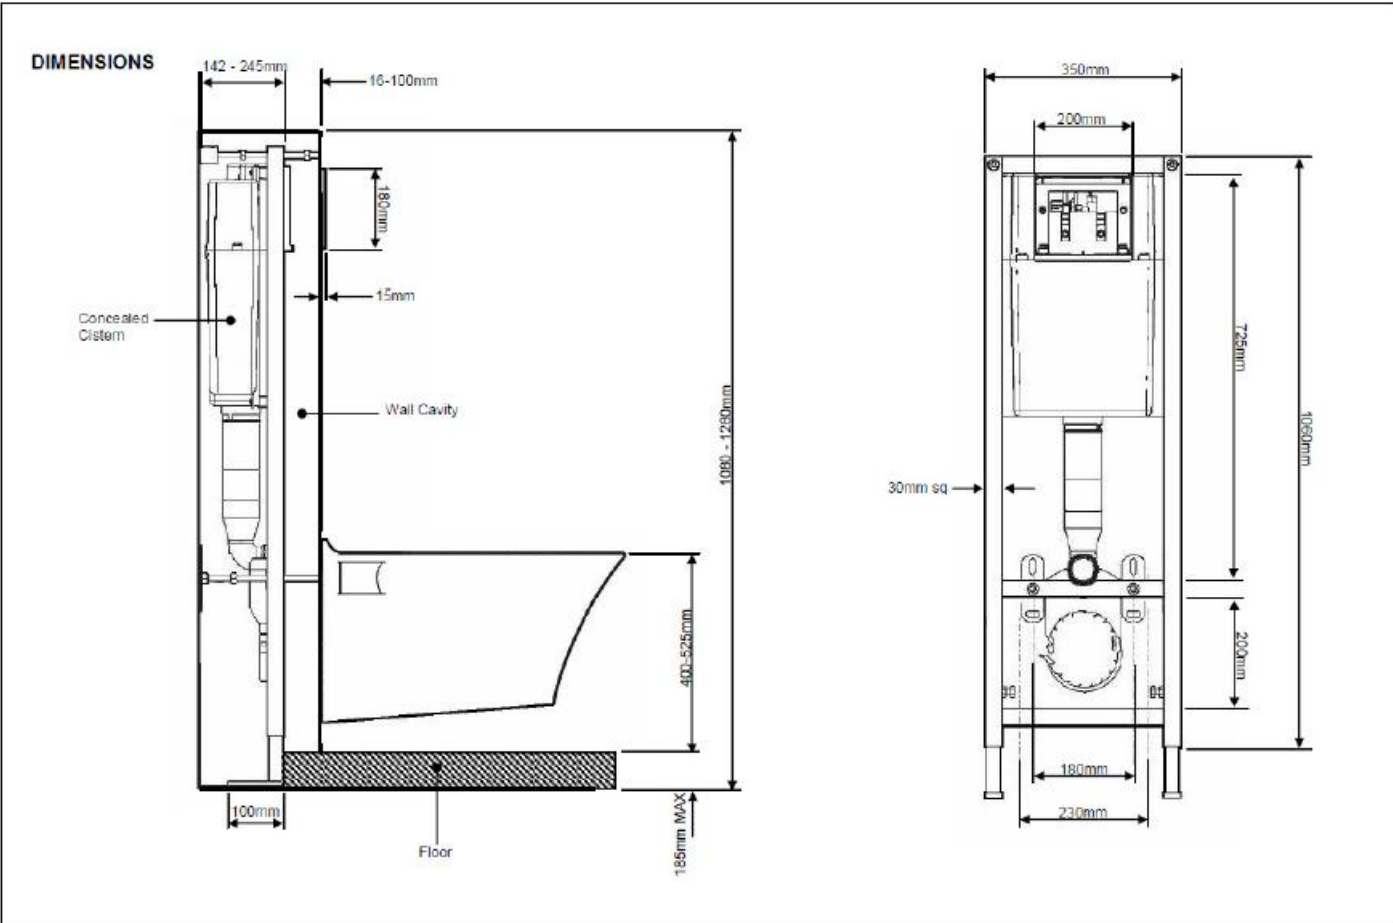

Cistern Fittings Front Access Wall-Hung Frame & Concealed Cistern

Technical Advice:

For further information please call 0844 701 8503 or email technical@heritagebathrooms.com.

Guarantee:

5 years covering manufacturing faults.