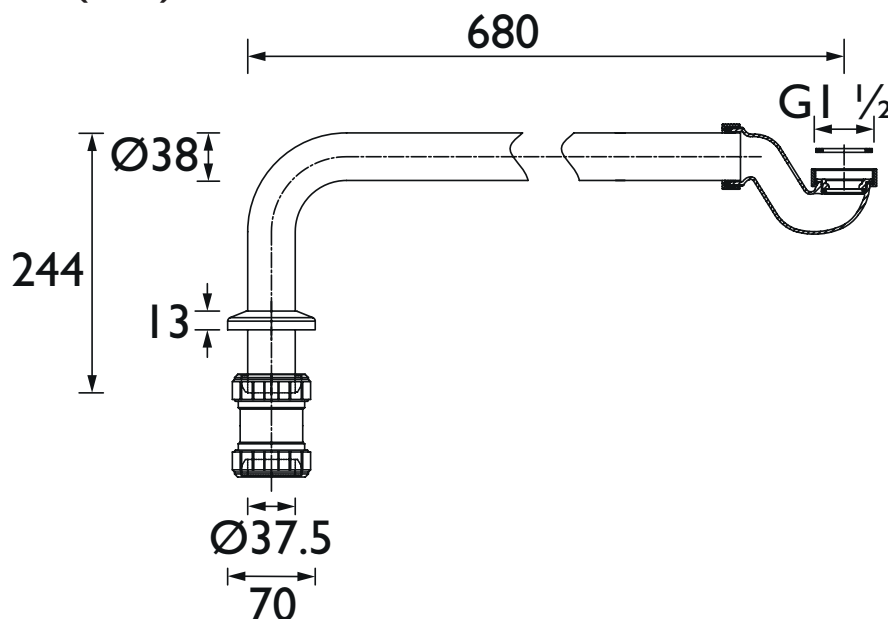

WASTE

Heritage Bath Trap Chrome for Cast Iron Bath THCI5CI

Product Features

- Available in Chrome & Vintage Gold
- Decorative exposed shallow bath trap for use with freestanding baths
- Brass construction

Product Specification

Product Weight (Kg):

1.03

Packaged Product Weight (Kg):

1.375

Product Finish:

Chrome

Dimensions in (mm)