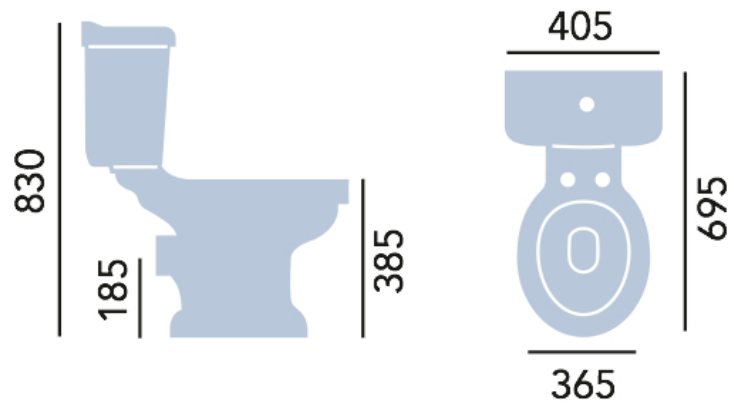

Belmonte

Close Coupled WC with Landscape Cistern

Product Specification

Product Code:	PBW00 (Pan) PBW01LF (Cistern)
Finish:	White
Product Type:	Traditional
Construction:	Vitreous China
Dimensions for Fitting:	830 (H) mm, 405 (W) mm, 695 (D) mm
Flushing Volume:	6 litres

Additional Information

- Lifetime Guarantee
- Vitreous China Manufactured to: BSEN31:1999
BS1188:1974
BS3402:1969
- Compatible with Heritage WC seats
- Fittings included with cistern
- Comfort height pan also available (PBWC00)