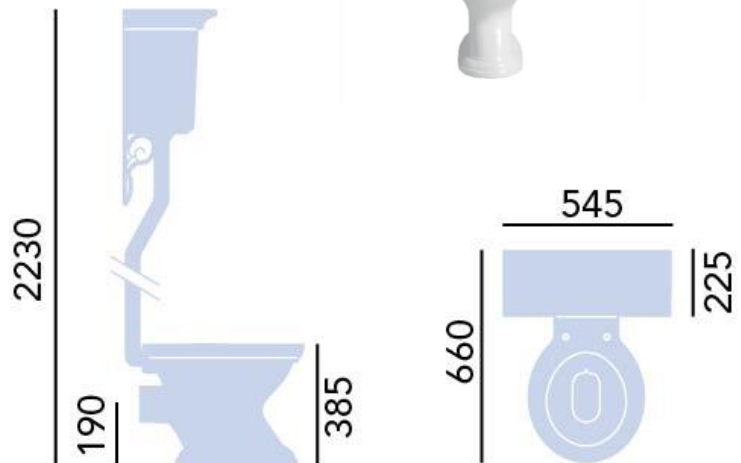

Dorchester

High-Level WC & Cistern

Product Specification

Product Codes:	PVEW00 (Pan) PVEW02F (Cistern) CC01 (Chrome Flush Pack) CA01 (Vintage Gold Flush Pack)
Finish:	White
Product Type:	Traditional
Construction:	Vitreous China
Dimensions for Fitting:	2230 (H) mm, 545 (W) mm, 660 (D) mm
Flush Volume:	4.5 Litres

Additional Information

- Lifetime Guarantee
- Compatible with all Heritage WC Seats
- Use with High Level Flush Pack, which includes brackets and chain pull handle
- High Level Coupling Kit also available
- Fittings included with Cistern
- Shortening the length of the flush pipe may affect the efficiency of the flush
- Vitreous China Manufactured to: BSEN31:1999
BSI 188:1974
BS3402:1969