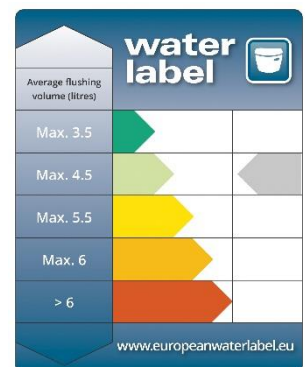

Technical Advice: For further information please call 0844 701 8503 or email technical@heritagebathrooms.com.

Guarantee: Lifetime Guarantee covering manufacturing faults.