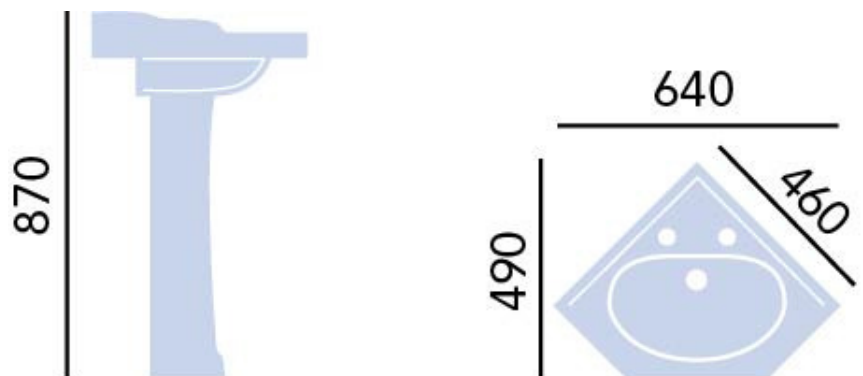

Additional Information

- Lifetime Guarantee
- 2 Taphole Basin only
- Vitreous China Manufactured to: BSEN31:1999
  BSI 188:1974
  BS3402:1969