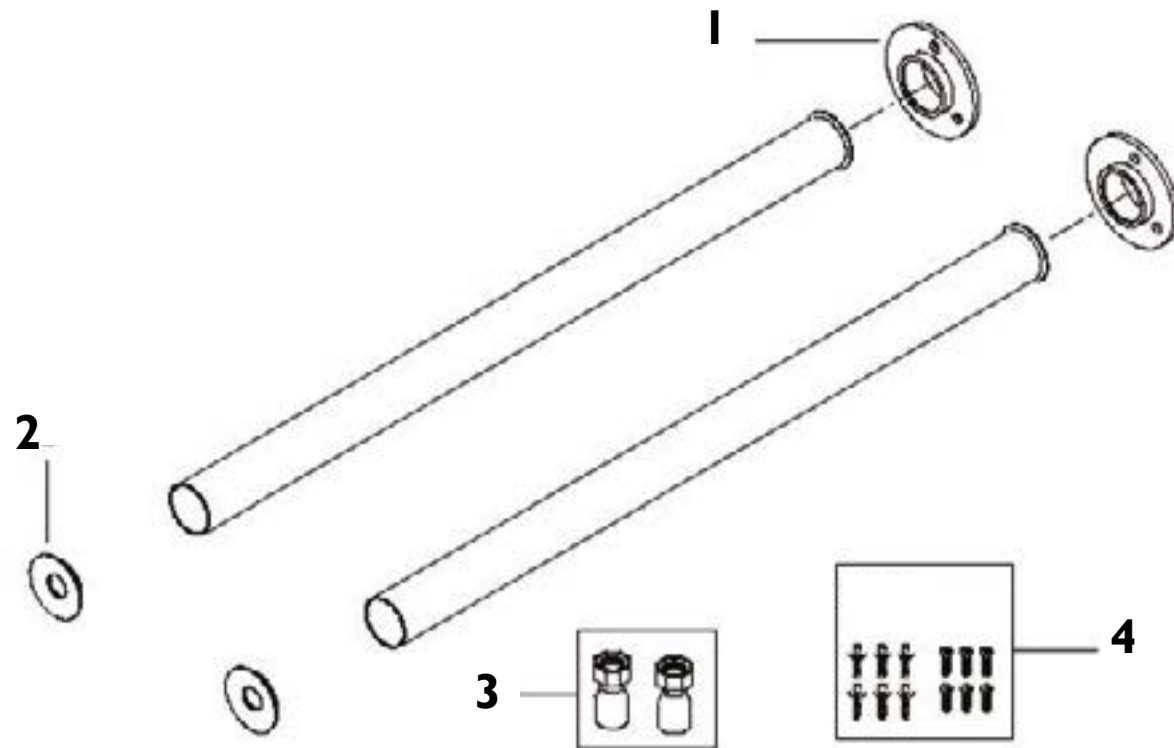

Product Code: THC30

Revision: D2

1	Fixing Bracket
2	Pipe Cap
3	3/4" Inlet Connection
4	Fixing Kit