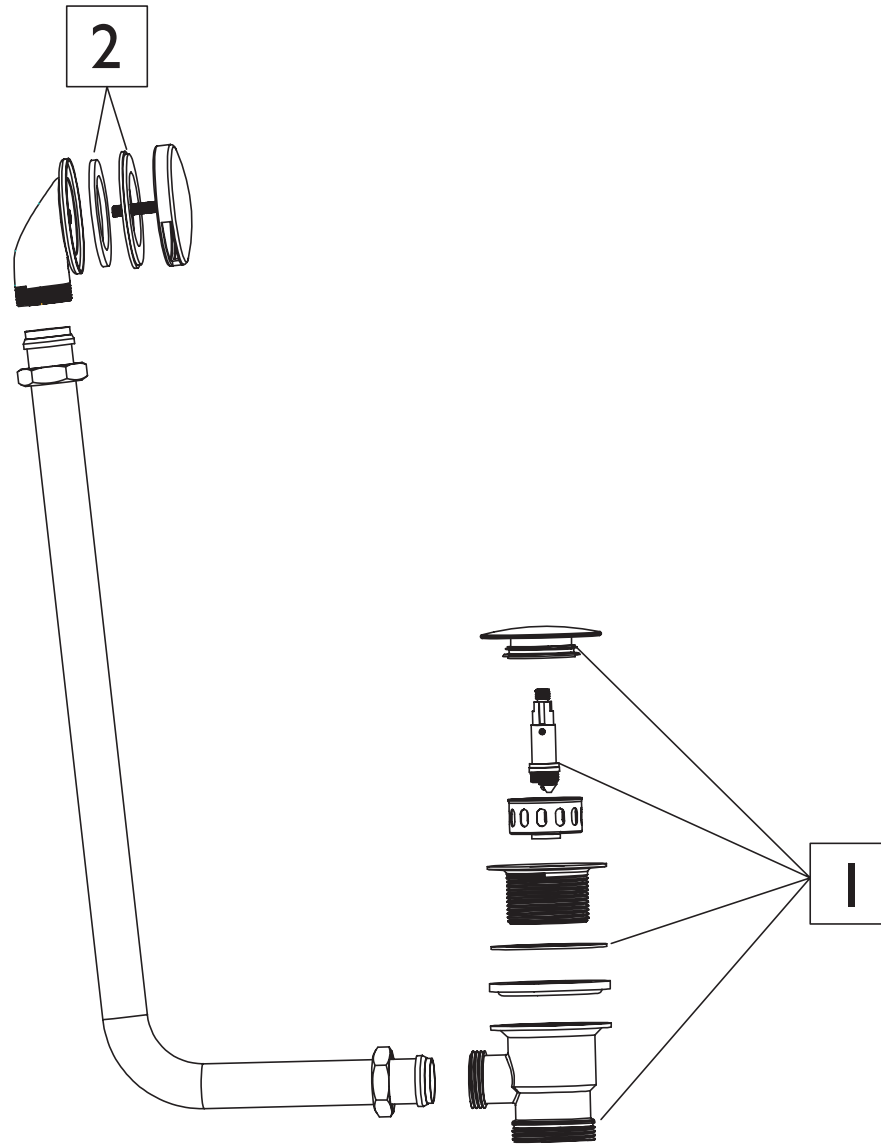

Product Code: THC21/THA21

Revision: D1

1	Seals Kit Bath Waste
2	Overflow Washers
3	
4	
5	
6	
7	
8	
9	
10	
11	