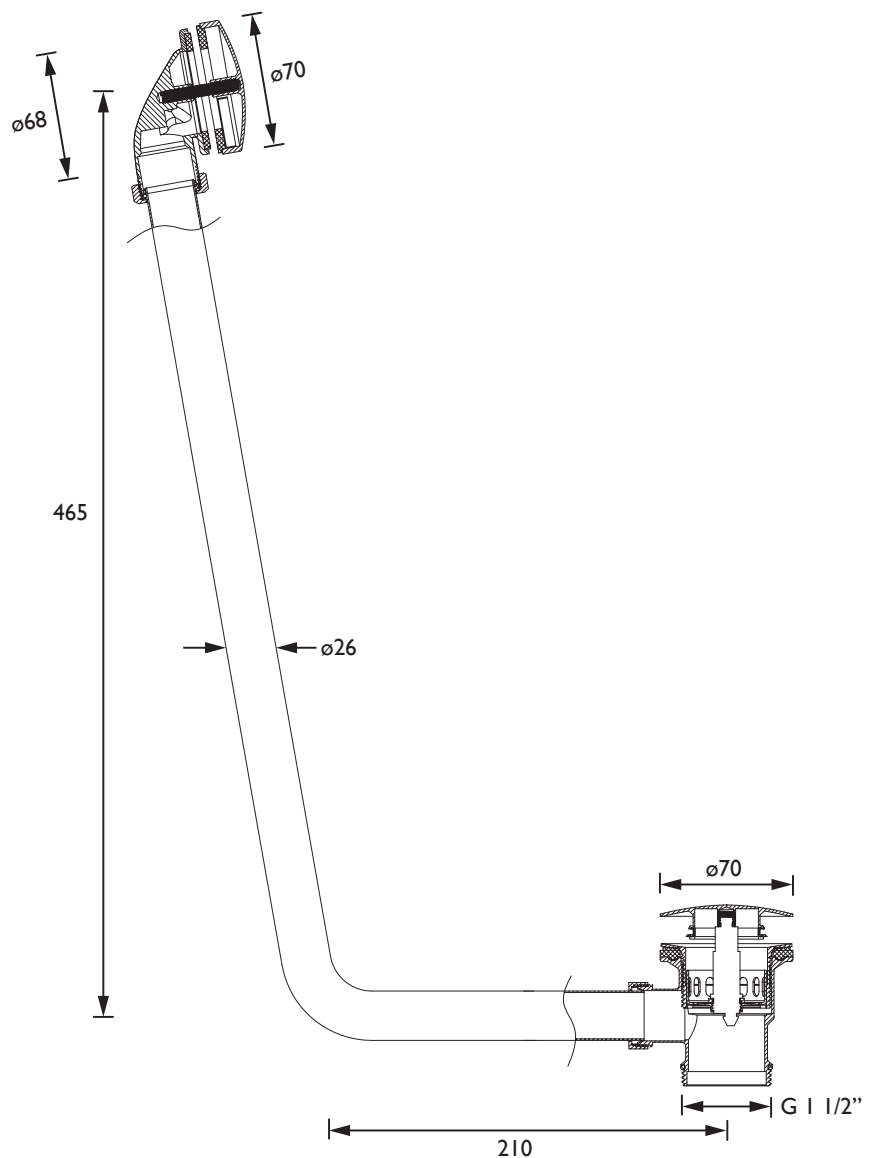

### Specification

Contemporary or Traditional:	Contemporary
Main Construction Material:	Brass; Stainless Steel
Connection Inlet:	G1 1/2"
Waste Flow Rate (litres per minute):	42.4
What's in the Box?:	1x Waste Body, 1x Grooved Washer, 1x Silicon Washer, 1x Flange, 1x Strainer, 1x Clicker Mechanism, 2x Pipe Sealing Washers, 2x Fixing Nuts, 1x Fixed L Pipe, 1x Overflow Elbow, 2x Rubber Washers, 1x Screw-in Overflow Face

### Dimensions (measurements in mm)