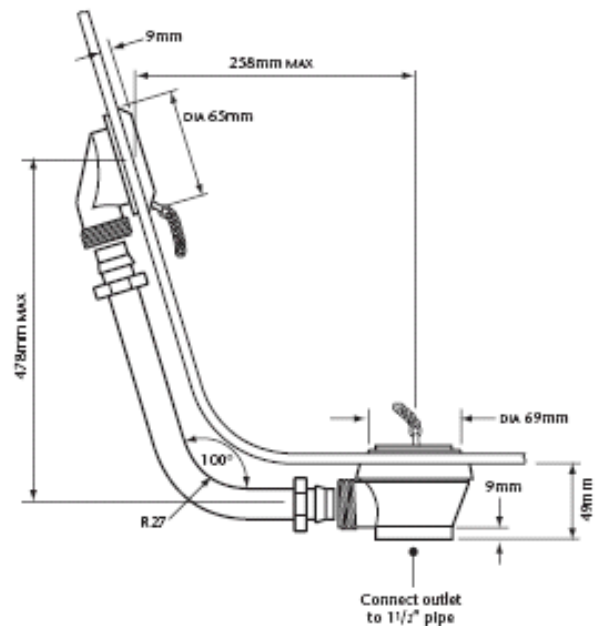

Exposed Bath Waste & Overflow

Product Specification

Product Codes & Finishes:	THAI6 (Gold) THAI6P (Gold/Porcelain) THCI6 (Chrome) THCI6P (Chrome/Porcelain)
Product Type:	Traditional
Construction:	Brass & Plastic Construction with optional Porcelain Plug

Additional Information

- Decorative overflow and waste kit for use with freestanding baths that have the overflow and waste placed at the end of the bath
- Available in Chrome and Vintage Gold with an optional porcelain plug (THAI6P/THCI6P)
- 5 year guarantee