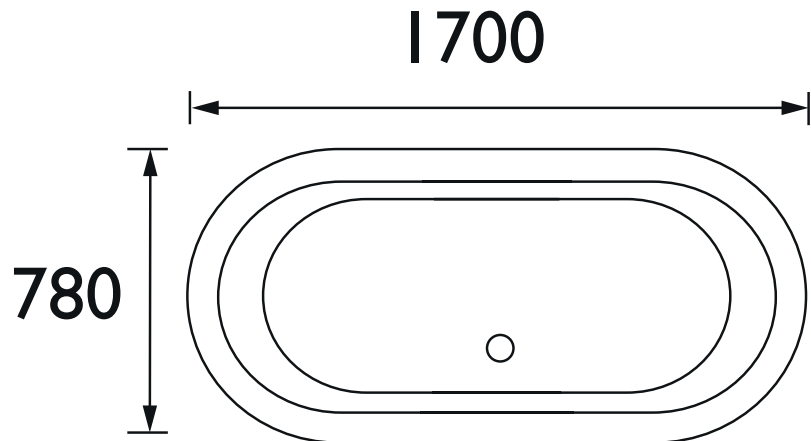

BRT79

BUCKINGHAM Bath Range

Buckingham Roll Top Cast Iron Bath No Tapholes

Specification

Main Construction Material:	Cast Iron
Plumbing System Suitability:	Suitable for all plumbing systems
Finish:	White
Number of Tap Holes:	0
Inlet Centres (mm):	N/A
Weight (kg):	133
Weight Including Packaging (kg):	133
Capacity (l):	190
Assembly Required:	No
What's Included?:	1x Bath

Product Certifications:

Additional Information:

This Product is Shown With:

BRT82: Imperial Buckingham Cast Iron Feet
TDCC02: Dawlish Deck Mounted Bath Shower Mixer in Chrome
THCIIP: Ornate Bath Waste in Chrome
THCI5CI: Heritage Bath Trap Chrome for Cast Iron Baths

This Product Also Needs:

BRT82: Imperial Buckingham Cast Iron Feet, or
BRT84: Imperial Buckingham Chrome Feet

Dimensions (measurements in mm)

Technical Data Sheet

HERITAGE[®]
BATHROOMS

D7