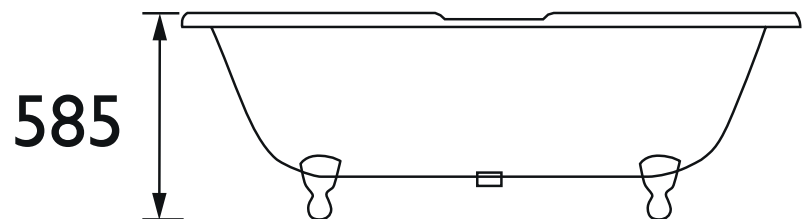

BRT79

BUCKINGHAM Bath Range

Buckingham Roll Top Cast Iron Bath No Tapholes

Specification

Main Construction Material:	Cast Iron
Plumbing System Suitability:	Suitable for all plumbing systems
Finish:	White
Number of Tap Holes:	0
Inlet Centres (mm):	N/A
Weight (kg):	133
Weight Including Packaging (kg):	133
Capacity (l):	190
Assembly Required:	No
What's Included?:	1x Bath

Features:

- Beautiful authentic traditional styling
- Hand finished and primed with undercoat
- Ready for painting - customise to fit your style
- White ripple enamel interior
- Two tap hole version shown

Product Certifications:

Additional Information:

This Product is Shown With:

BRT82: Imperial Buckingham Cast Iron Feet
TDCC02: Dawlish Deck Mounted Bath Shower Mixer in Chrome
THCIIP: Ornate Bath Waste in Chrome
THCI5CI: Heritage Bath Trap Chrome for Cast Iron Baths

This Product Also Needs:

BRT82: Imperial Buckingham Cast Iron Feet, or
BRT84: Imperial Buckingham Chrome Feet

Dimensions (measurements in mm)

Technical Data Sheet

HERITAGE[®]
BATHROOMS

D7