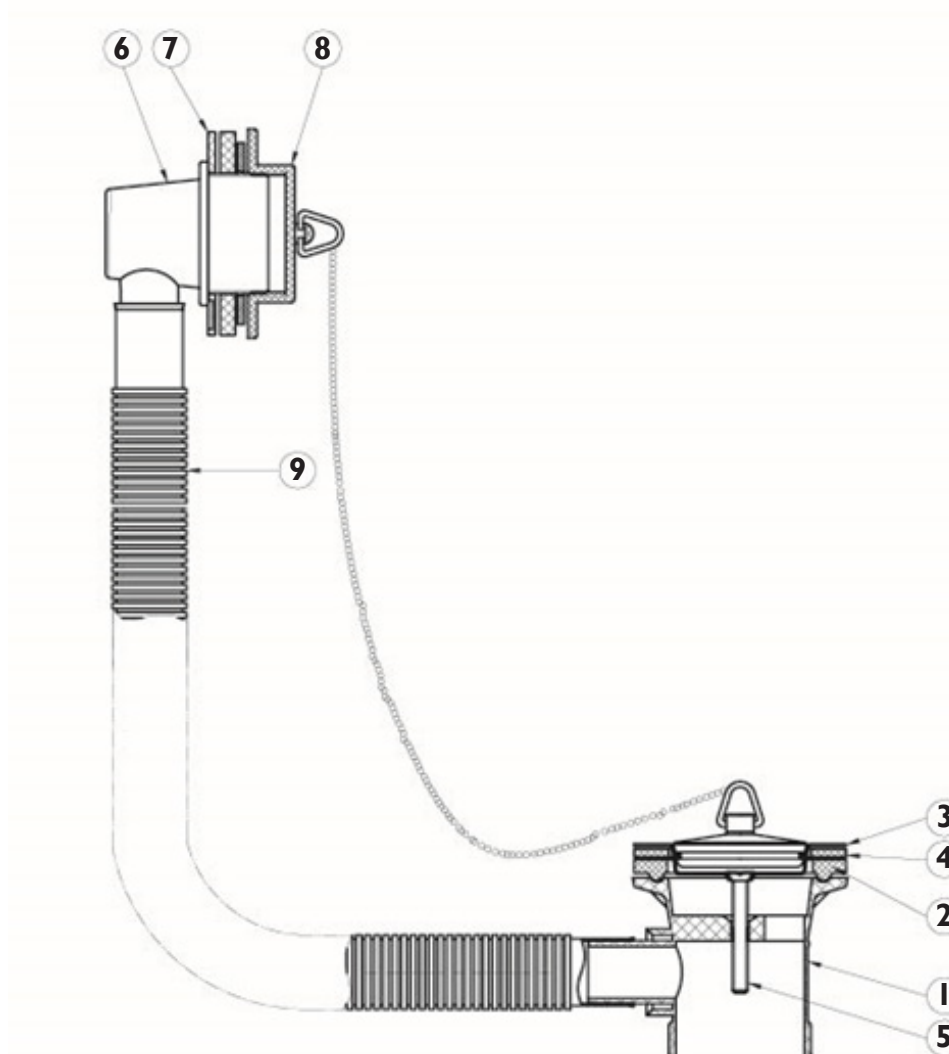

INSTALLATION

Installation

1. Identify all components are present prior to installation.
2. Fit the waste body (1) to the underside of the bath using the rubber washer (2).
3. Fit the waste plate (3) to the bath using the foam washer (4) as shown in the diagram. Secure using the screw (5).
4. Fit the overflow elbow (6) to the sink using the overflow washer (7).
5. Screw the overflow face (8) onto the thread of the overflow elbow (6).
6. Connect the overflow tube (9) to the waste body (1) and overflow elbow (6).
7. Check all joints and connections for leaks.
8. See over the page for aftercare instructions.

Components

1. Waste Body	(x1)
2. Rubber Washer	(x1)
3. Waste Plate	(x1)
4. Foam Washer	(x1)
5. Screw	(x1)
6. Overflow Elbow	(x1)
7. Overflow Washer	(x1)
8. Overflow Face	(x1)
9. Overflow Tube	(x1)