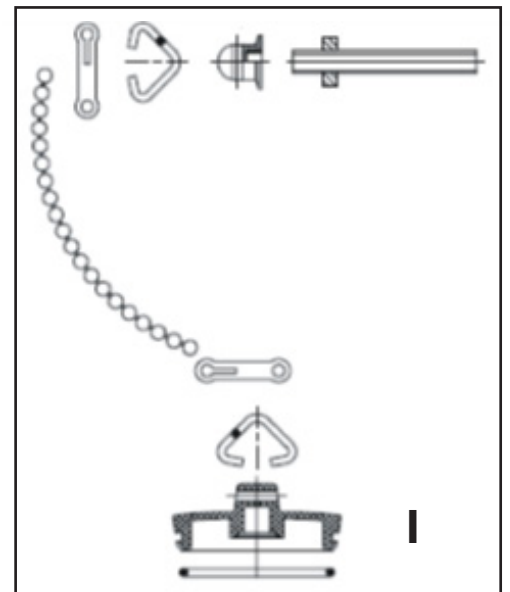

HERITAGE

BATHROOMS

Installation Guide

Models covered:

THA10
THA10P
THC10
THC10P
THRG10
THRG10P

Please keep this booklet for future reference.

Installer: When you have read these instructions, please ensure you leave them with the user.

INSTALLATION

Installation

1. Identify all components are present prior to installation.
2. Fit the waste body (2) into the basin using the foam washer (3).
3. Fit the rubber washer (4) underneath the basin. Secure using the backnut (5).
4. Fit the waste plate (6) to the waste body (2). Secure using the screw (7).
5. Check all joints and connections for leaks.
6. See over the page for aftercare instructions.

Components

- | | | |
|----|-----------------------|------|
| 1. | Plug & Chain Assembly | (x1) |
| 2. | Waste Body | (x1) |
| 3. | Foam Washer | (x1) |
| 4. | Rubber Washer | (x1) |
| 5. | Backnut | (x1) |
| 6. | Waste Plate | (x1) |
| 7. | Screw | (x1) |