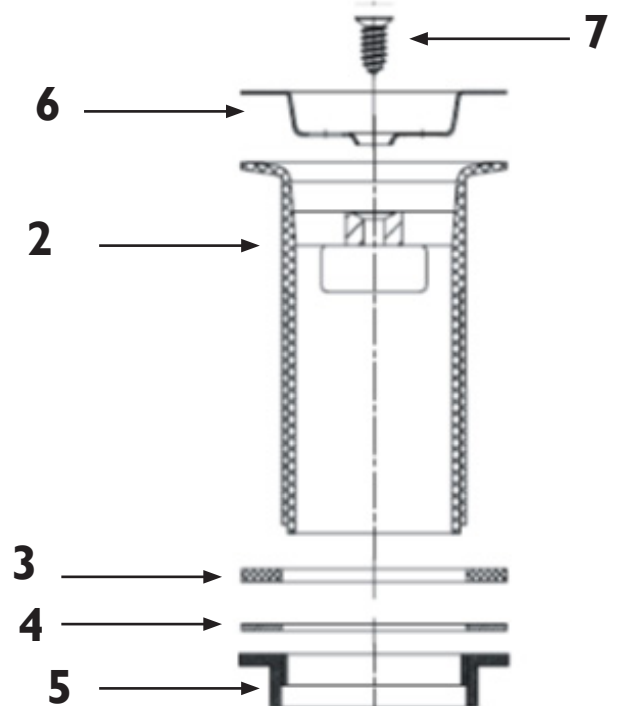

INSTALLATION

Installation

1. Identify all components are present prior to installation.
2. Fit the waste body (2) into the basin using the foam washer (3).
3. Fit the rubber washer (4) underneath the basin. Secure using the backnut (5).
4. Fit the waste plate (6) to the waste body (2). Secure using the screw (7).
5. Check all joints and connections for leaks.
6. See over the page for aftercare instructions.

Components

- | | | |
|----|-----------------------|------|
| 1. | Plug & Chain Assembly | (x1) |
| 2. | Waste Body | (x1) |
| 3. | Foam Washer | (x1) |
| 4. | Rubber Washer | (x1) |
| 5. | Backnut | (x1) |
| 6. | Waste Plate | (x1) |
| 7. | Screw | (x1) |