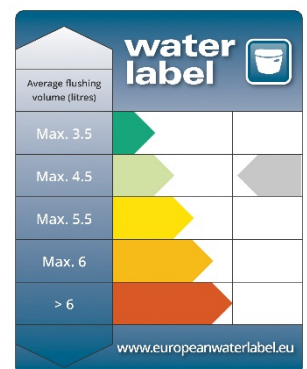

Technical Advice: For further information please call 0844 701 8503 or email technical@heritagebathrooms.com.

Guarantee: Lifetime Guarantee covering manufacturing faults.