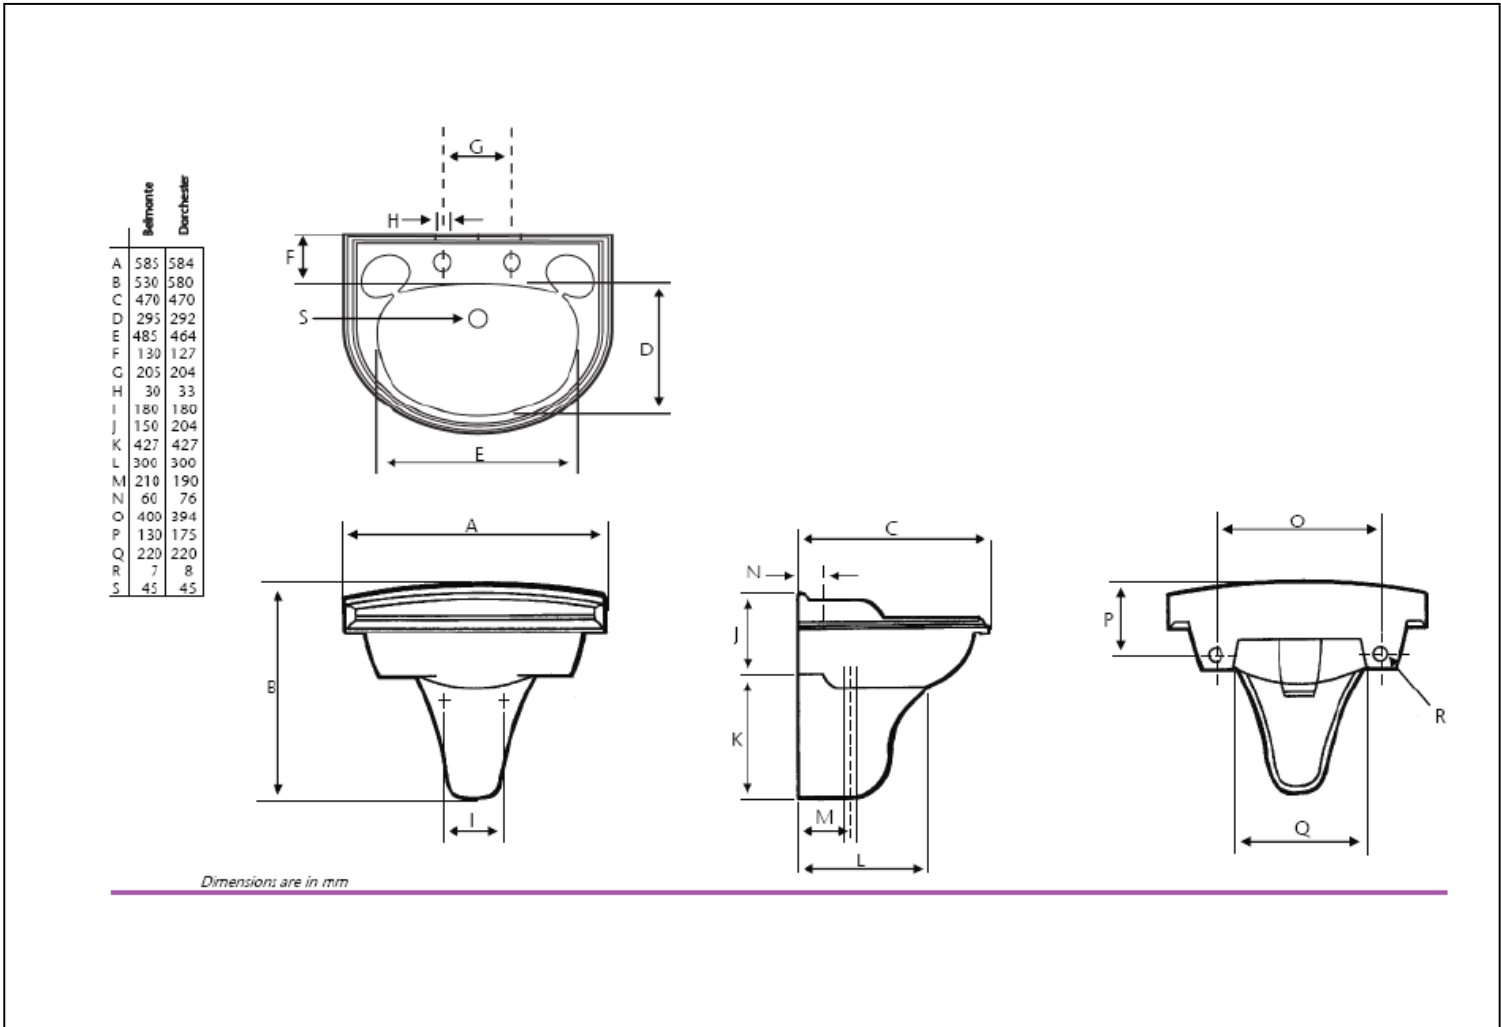

TECHNICAL DATASHEET

Dorchester Wall Hung Basin & Pedestal

Technical Advice:
Guarantee:

For further information please call 0844 701 8503 or email technical@heritagebathrooms.com.
25 years covering manufacturing faults

Heritage Bathrooms, Unit 6, Albert Road, St. Philips Central, Bristol, BS2 0XJ
Telephone: 0844 701 8501 Facsimile: 0844 701 8502
Web Site: www.heritagebathrooms.com Email: technical@heritagebathrooms.com

delivery to showroom

D1

The information contained on this page was correct at date of issue. Fitting dimensions are provided as a guide only. Some variation may occur due to manufacturing tolerances. Heritage Bathrooms pursues a policy of continuing improvement in design and performance of its products and so reserves the right to change specifications without prior notice.