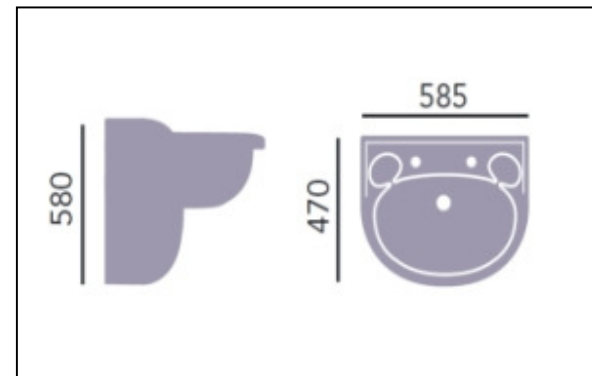

Technical Advice: For further information please call 0844 701 8503 or email technical@heritagebathrooms.com.
Guarantee: 25 years covering manufacturing faults

Heritage Bathrooms, Unit 6, Albert Road, St. Philips Central, Bristol, BS2 0XJ
Telephone: 0844 701 8501 Facsimile: 0844 701 8502
Web Site: www.heritagebathrooms.com Email: technical@heritagebathrooms.com

EASY TO USE

delivery to showroom

D1

The information contained on this page was correct at date of issue. Fitting dimensions are provided as a guide only. Some variation may occur due to manufacturing tolerances. Heritage Bathrooms pursues a policy of continuing improvement in design and performance of its products and so reserves the right to change specifications without prior notice.