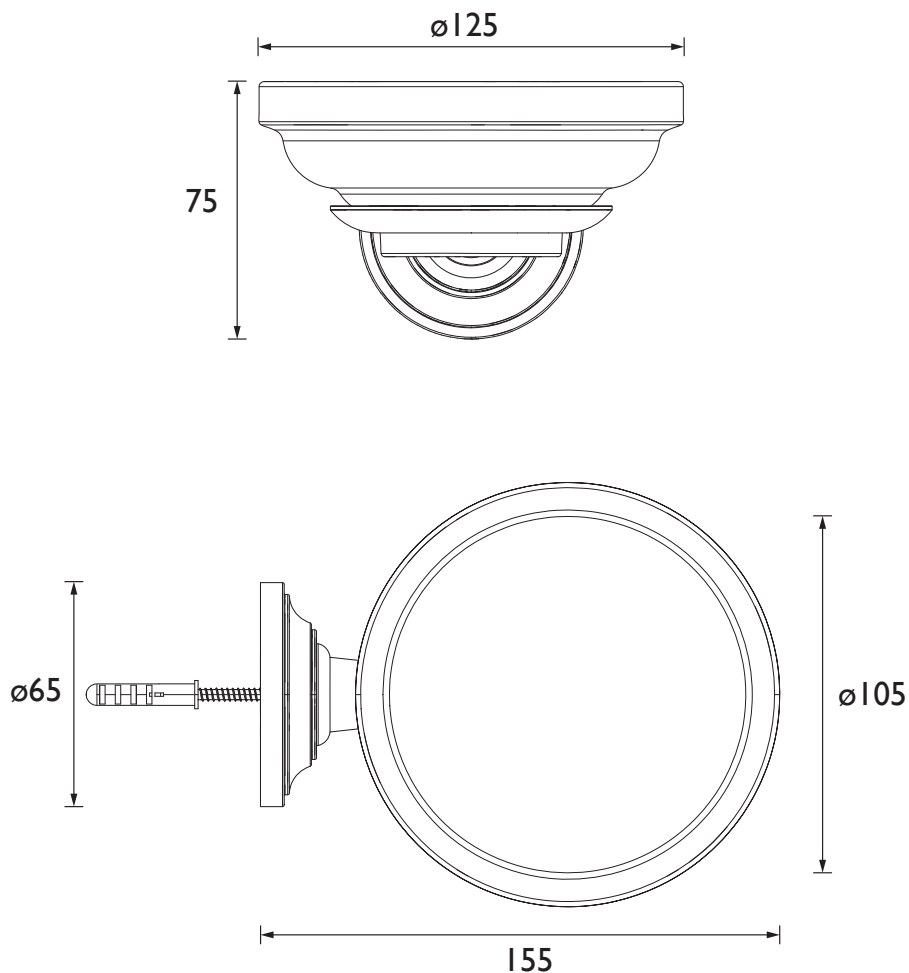

## Specification

Contemporary or Traditional:	Traditional
Main Construction Material:	Brass; Ceramic
Product Orientation:	Portrait
Adjustable Brackets:	No
What's in the Box?:	1x Soap Dish, 1x Dish Holder 1x Backplate, 2x Screws, 2x Wall Plugs, 1x Hex Key

### Features:

- Brass construction to resist rust and humidity in a bathroom environment
- Beautiful traditional styling
- Available in 2 colour finishes to match your brassware
- Concealed fixings

## Dimensions (measurements in mm)