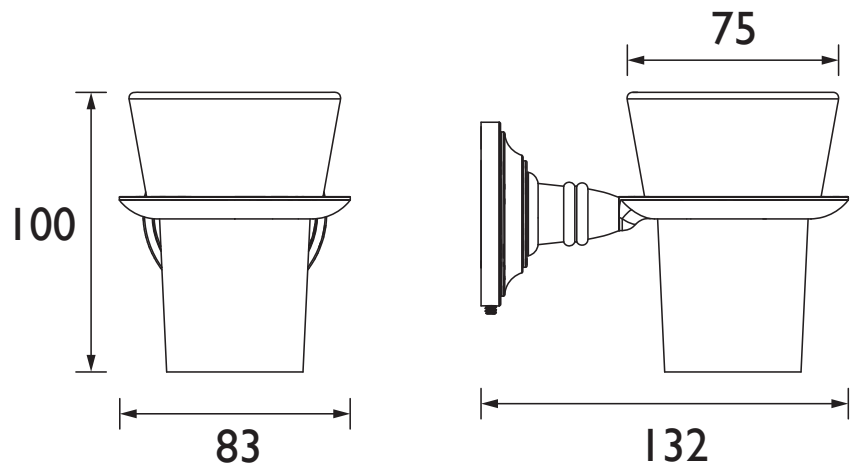

ACC03

CLIFTON Accessory Range Clifton Tumbler Holder Chrome

Specification

| | |
|------------------------------|--|
| Contemporary or Traditional: | Traditional |
| Main Construction Material: | Brass |
| Connection Inlet: | N/A |
| Connection Outlet: | N/A |
| Product Orientation: | N/A |
| Adjustable Brackets: | No |
| What's in the Box?: | 1 x Tumbler 1 x Tumbler Holder 2 x Screws and Wall Plugs 1 x Fitting Instructions |

Features:

- Brass construction to resist rust and humidity in a bathroom environment
- Beautiful traditional styling
- Available in 2 colour finishes to match your brassware
- Concealed fixings

Product Certifications:

Additional Information:

Variant SKUs:

- ACA03 - Vintage Gold

Dimensions (measurements in mm)

TECHNICAL DATA SHEET

HERITAGE[®] BATHROOMS

D4