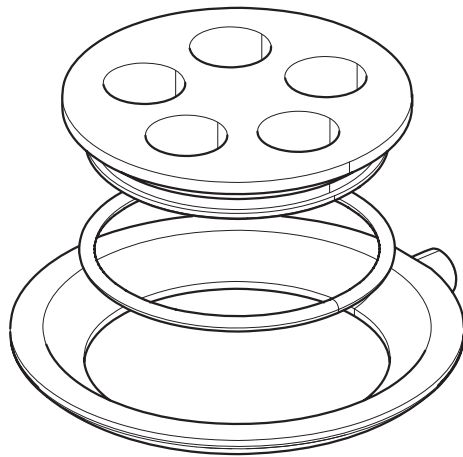

Product Code: ACC02/ACA02

Revision: D3

1	Fixing Kit
2	Grub Screw