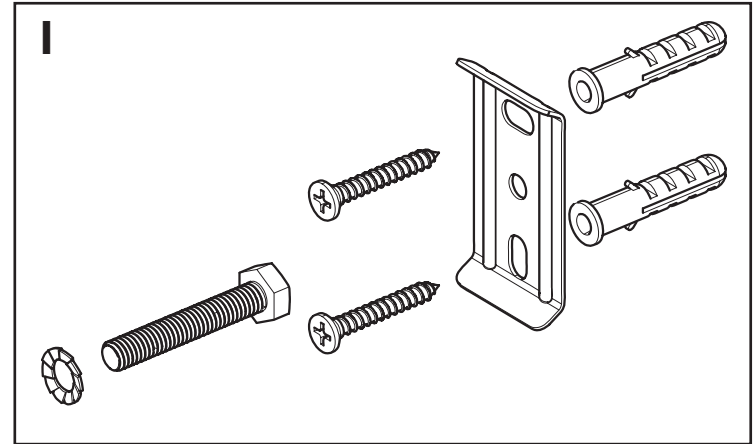

Product Code: ACC02/ACA02

Revision: D3

1	Fixing Kit
2	Grub Screw