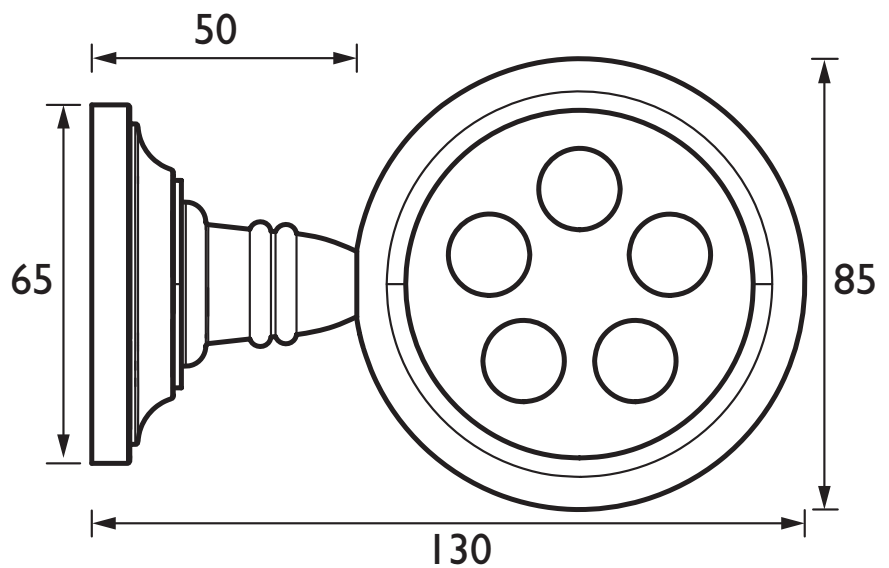

Specification

Contemporary or Traditional:	Traditional
Main Construction Material:	Brass

Dimensions (measurements in mm)

Features:

- Brass construction to resist rust and humidity in a bathroom environment
- Beautiful traditional styling
- Concealed fixings
- Suitable for electronic toothbrush heads