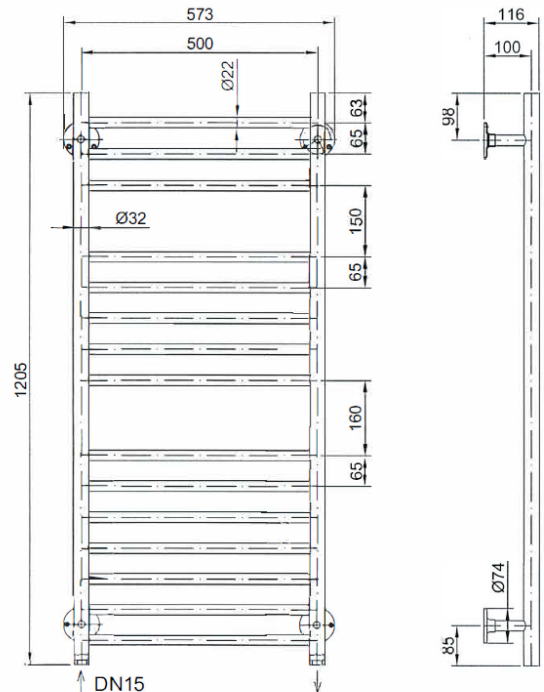

Technical Advice: For further information please call 0844 701 8503 or email technical@heritagebathrooms.com.

Guarantee: 5 Year Guarantee covering manufacturing faults.