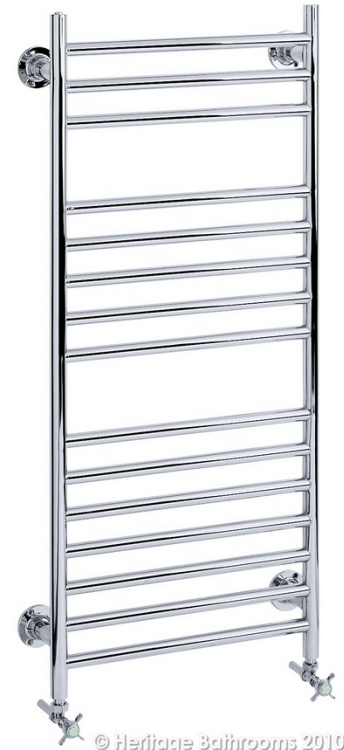

### Large Ladder Heated Towel Rail

### Product Specification

<b>Product Code:</b>	AHC72
<b>Finish:</b>	Chrome
<b>Product Type:</b>	Classic
<b>Construction:</b>	Body is of Brass Construction
<b>Supply:</b>	Suitable for closed central heating systems
<b>Output:</b>	1108 BTU (325 Watts)
<b>Valve Centres:</b>	500mm
<b>Dimensions for Fitting:</b>	1205 (H) mm, 573 (W) mm, 116 (D) mm