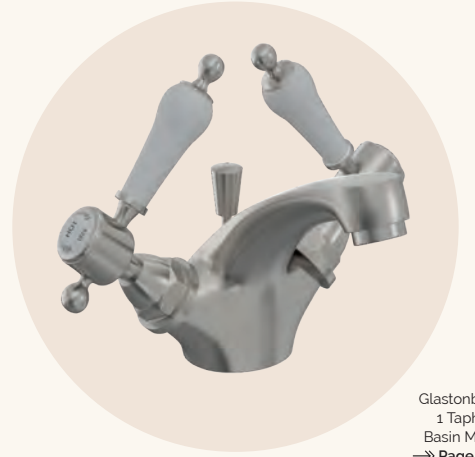

Glastonbury 1 Taphole Basin Mixer → Page 110