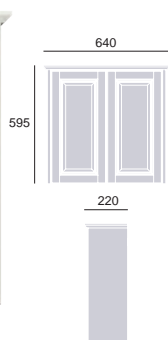

Under Counter Basin

PVERW15	£205

Handle positions are not pre-drilled. Select stylish handles from our on-trend range, see p50-51. Removable shelf included. Use with a worktop - sold separately. See page 47 for worktop options. PVERW15 to be used with a slotted waste, see page 130.