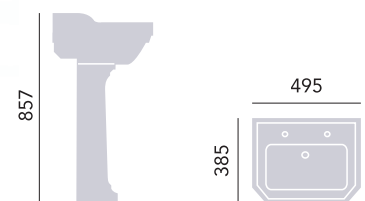

Cloakroom Basin & Pedestal

1 Taphole Basin	PGRW071	£267
2 Taphole Basin	PGRW07	£267
Pedestal	PGRW09	£147