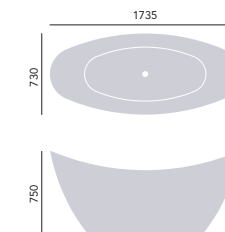

Osterley Matt Black Effect Freestanding Acrylic Double Ended Bath

Height max 750mm
Weight 49kg
Overflow to waste 360mm
Water capacity 200ltr

1735 x 730mm

Black BOSTFS00BLK £2499

Clicker waste and overflow is included in white. Use with THC15CI. See pages 93-94.

Wenlock Marble Effect Freestanding Acrylic Double Ended Bath

Height max 750mm
Weight 49kg
Overflow to waste 360mm
Water capacity 200ltr

1735 x 730mm

This bath is hand finished, colour and pattern may vary.

BWENFS00MBL £2999

Clicker waste and overflow is included. Use with THC15CI. See pages 93-94.