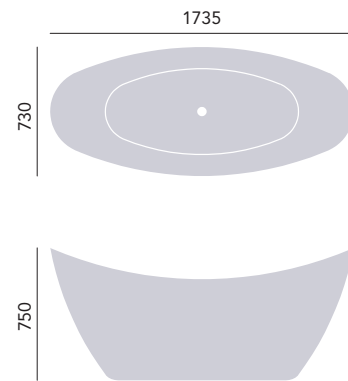

Statement Freestanding Acrylic Baths

Hylton Metallic Effect Freestanding Acrylic Double Ended Bath

Height max 750mm
Weight 49kg
Overflow to waste 360mm
Water capacity 200ltr

1735 x 730mm

Stainless Steel Effect BHYFS00STL £2999
Gold Effect BHYFS00GLD £2999
Copper Effect BHYFS00COP £2999

Each bath is individually finished with real metallic leaf and coated with a high gloss acrylic surface. Clicker waste and overflow is included. Use with THC15CI. See pages 93-94.

Hollywell Metallic Effect Freestanding Acrylic Double Ended Bath

Height max 735mm
Weight 54kg
Overflow to waste 360mm
Water capacity 160ltr

1705 x 745mm

Stainless Steel Effect BHOF00STL £2999
Gold Effect BHOF00GLD £2999
Copper Effect BHOF00COP £2999

Each bath is individually finished with real metallic leaf and coated with a high gloss acrylic surface. Clicker waste and overflow is included. Use with THC15CI. See pages 93-94.

Statement Freestanding Acrylic Baths

Alderley Mock Croc Skin Effect Freestanding Acrylic Double Ended Bath

Height max 750mm
Weight 49kg
Overflow to waste 360mm
Water capacity 200ltr

1735 x 730mm

Mock Croc Effect BALFS00CRC £2999

Clicker waste and overflow is included. Use with THC15CI. See pages 93-94.

Osterley Matt Black Effect Freestanding Acrylic Double Ended Bath

Height max 750mm
Weight 49kg
Overflow to waste 360mm
Water capacity 200ltr

1735 x 730mm

Black BOSTFS00BLK £2499

Clicker waste and overflow is included in white. Use with THC15CI. See pages 93-94.

Wenlock Marble Effect Freestanding Acrylic Double Ended Bath

Height max 750mm
Weight 49kg
Overflow to waste 360mm
Water capacity 200ltr

1735 x 730mm

This bath is hand finished, colour and pattern may vary.

BWENFS00MBL £2999

Clicker waste and overflow is included. Use with THC15CI. See pages 93-94.