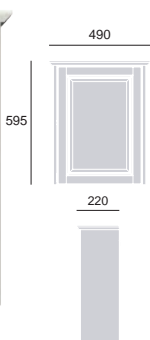

Under Counter Basin

PVERW15	£205

Handle positions are not pre-drilled. Select stylish handles from our on-trend range, see p50-51. Removable shelf included. Use with a worktop - sold separately. See page 47 for worktop options. PVERW15 to be used with a slotted waste, see page 130.