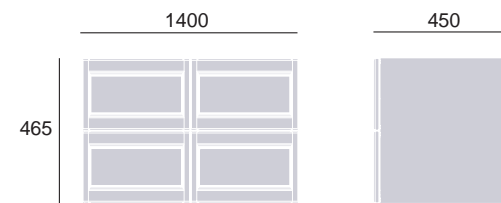

Vessel Basins

Chiswick	Round	PCHW14 (x2)	£294
Redford	Round	PRFW10 (x2)	£250
Berkhamsted	Oblong	PBHW10 (x2)	£300
Keymer	Oblong	PKMW10 (x2)	£345

Basins to be used with a worktop - sold separately. Handle positions are not pre-drilled - select a stylish handle from our on-trend range, see page 50-51. Use with a worktop - sold separately. See page 47 for worktop options.

Use with a 1400mm worktop