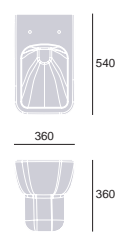

Stamford WC's

Stamford Close Coupled Rimless Pan & Dual Flush Cistern

WC	PSFW00	£295
Cistern	PSFW02	£155
Toilet Seat	TSWGL2	£129

Cistern offers a 6/4 litre dual flush.

Stamford Rimless Wall Hung Pan

WC	PSFWW00	£325
Toilet Seat	TSWGL2	£129

Stamford Back-To-Wall Pan

WC	PSFWF00	£325
Concealed Cistern and Push Button	CFC35	£118
Toilet Seat	TSWGL2	£129

Heritage Back to Wall WCs with WC furniture units.