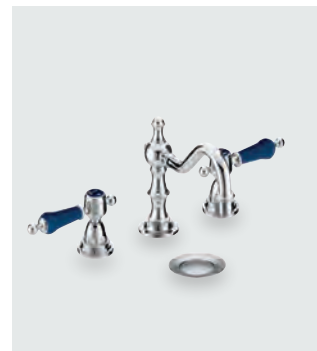

Glastonbury Bath Shower Mixer
→ Page 110