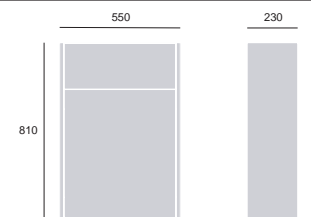

Handle positions are not pre-drilled. Select stylish handles from our on-trend range, see p50-51.

Handle positions are not pre-drilled. Select stylish handles from our on-trend range, see p50-51.

WC Unit supplied with a lid. WC Unit can also be used with a worktop - sold separately, see page 46-47 for worktop options. Use with a back-to-wall pan and concealed cistern CFC35*