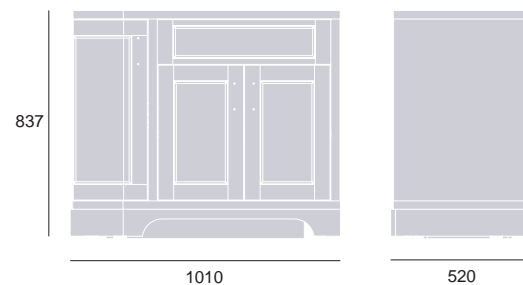

Wilton 1000mm Corner Right Hand Vanity

Chantilly	WICHRHCU	£1399
Maritime Blue	WIMBRHCU	£1399
Graphite	WIGRRHCU	£1399

Under Counter Basin	PVERW15	£205

Use with an under counter basin and a worktop - sold separately, see page 48-49 for worktop options. Handle positions are not pre-drilled. Select stylish handles from our on trend range, see page 50-51. PVERW15 to be used with a slotted waste.