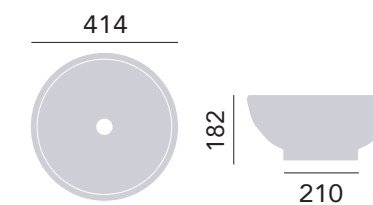

### Keymer Vessel Basin

Basin	PKMW10	£345
-------	--------	------

*Requires unslotted waste, no overflow*