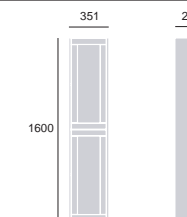

Lynton WC Unit - 550mm

Dove Grey	LYDGWCU550	£349
Classic Green	LYCGWCU550	£349
Midnight Blue	LYMBWCU550	£349