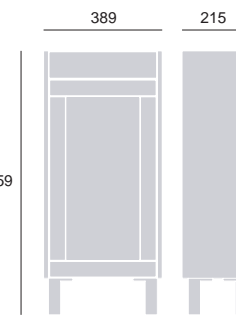

Lynton Wall Hung Cloakroom Unit

Dove Grey	LYDG40WH	£349
Classic Green	LYCG40WH	£349
Midnight Blue	LYMB40WH	£349

Caversham/Lynton Cloakroom Basin

1 Tap Hole	PLYW071	£149

Handle positions are not pre-drilled. Select stylish handles from our on-trend range, see p50-51. Basins are supplied with a white/chrome overflow, if you require black or brushed brass order from p131. Basin to be used with a slotted waste, see page 132