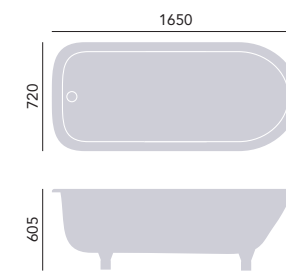

Perth Freestanding Acrylic Single Ended Roll Top Bath

Height inc. feet 605mm
Weight 38.2kg
Overflow to waste 360mm
Water capacity 185ltr

1650 x 720mm with Chrome Feet
2 taphole   BPHW01 + BFPHC   **£1083**

Cannot be fitted with a standard waste trap unless the waste is fitted below floor level, if the bath is positioned on a raised floor or plinth, or used with shallow trap waste THC15CI with THC16. See pages 93-94.