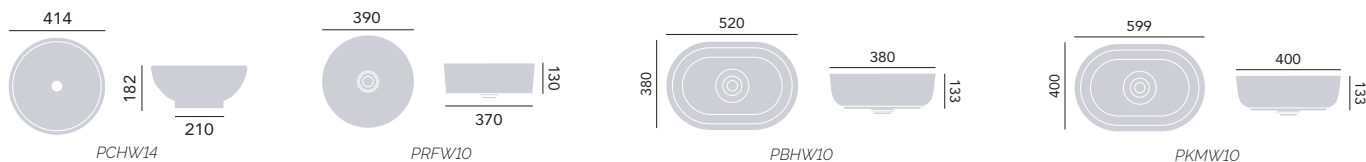

Vessel Basins

Chiswick	Round	PCHW14	£294
Redford	Round	PRFW10	£250
Berkhamsted	Oblong	PBHW10	£300
Keymer	Oblong	PKMW10	£345

Basins to be used with a worktop - sold separately, see page 46 for worktop options.