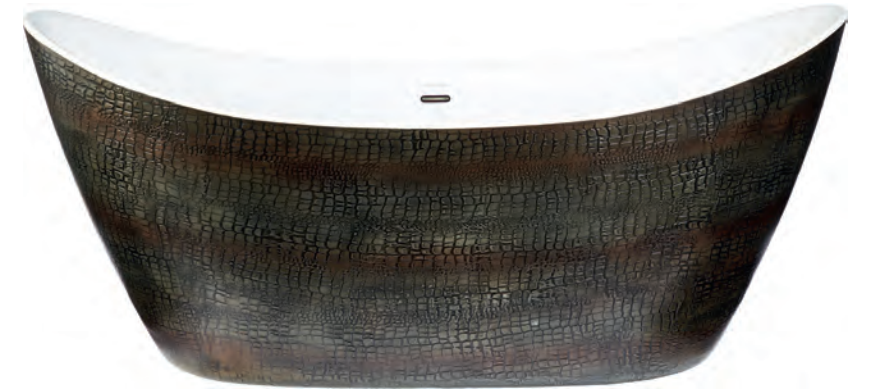

### Alderley Mock Croc Skin Effect Freestanding Acrylic Double Ended Bath

Height max 750mm  
Weight 49kg  
Overflow to waste 360mm  
Water capacity 200ltr

1735 x 730mm

Mock Croc Effect BALFS00CRC £2999

*Clicker waste and overflow is included. Use with THC15CI. See pages 93-94.*