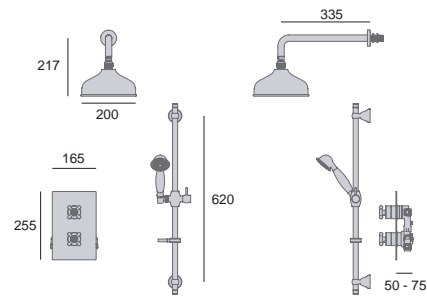

### Recessed Shower with Premium Fixed Head and Flexible Riser Kit

Extra large 8" shower rose  
 Premium handset  
 Valve will fit in a 35mm cavity space  
 Hose outlet included  
 Ceramic disc  
 Chrome STRCDUAL01 **£585**