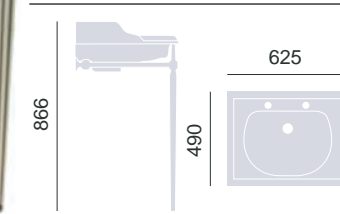

Washstands Vintage Gold

Washstands	WSABDORVG	£774
Glass Shelf	WGABDORVG	£158
Towel Rail	WTABUNIVG	£158

Use with a bottle trap.