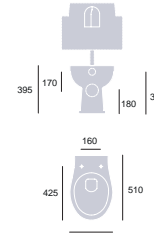

Hatton & Clinton WC's

Hatton Close Coupled Pan & Dual Flush Cistern

WC	PHAW00	£224
Cistern	PHAW01	£190

See page 73 for cistern levers. Cistern offers 6/4 flush.

Hatton Back-To-Wall Pan

WC	PHAWF00	£422

Use with concealed cistern CFC35 and Heritage WC furniture sets.