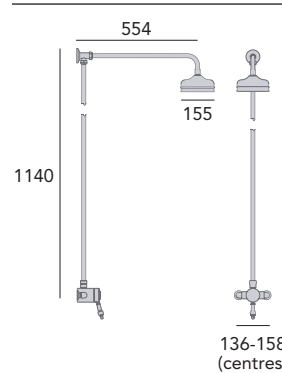

THERMOSTATIC
1 OUTLET
PERFORMANCE FLOW
AVAILABLE IN CHROME
AVAILABLE IN VINTAGE GOLD
AVAILABLE IN BRUSHED NICKEL

Working pressure range:
Min: 0.2 Max: 5.0

THERMOSTATIC
1 OUTLET
PERFORMANCE FLOW
AVAILABLE IN CHROME
AVAILABLE IN VINTAGE GOLD
AVAILABLE IN BRUSHED NICKEL

Working pressure range:
Min: 0.2 Max: 5.0