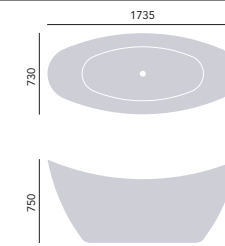

Statement Freestanding Acrylic Baths

Alderley Mock Croc Skin Effect Freestanding Acrylic Double Ended Bath

Height max 750mm
Weight 49kg
Overflow to waste 360mm
Water capacity 200ltr

1735 x 730mm

Mock Croc Effect BALFS00CRC £2999

Clicker waste and overflow is included. Use with THC15CI. See pages 93-94.