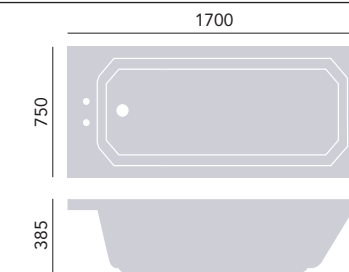

1700 x 750mm Solid Skin Acrylic Single Ended Fitted Bath

Internal length 1449mm
Internal width 562mm
Height 385mm
Overflow to waste 300mm
Water capacity 205ltr

2 taphole   BGRW1775S   **£640**

Comes with adjustable feet. Please order bath panels separately and use with a bath screen. See page 92. See pages 96-97 for bath panels.