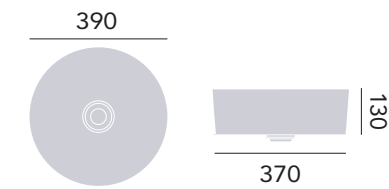

Vessel Basins

Redford Round Vessel Basin

Basin	PRFW10	£250

Requires unslotted waste, no overflow