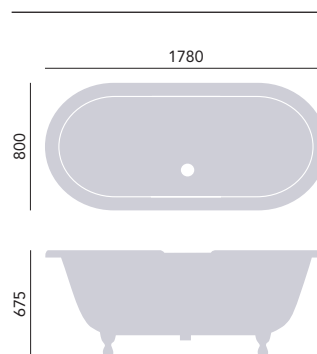

Including Grand Imperial Feet

Cast Iron +BRT90 **£3091**
Chrome +BRT91 **£3231**

Price includes bath and feet. No taphole bath with Grand Imperial Feet shown. For waste options see page 93, choose from THC21 or THC16 with THC15CI.