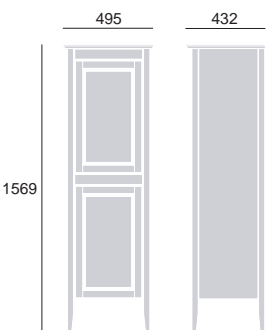

### Freestanding Tall Boy

Chantilly	KCHTB	£950
Maritime Blue	KMBTB	£950
Graphite	KGRTB	£950

Handle positions are not pre-drilled. Select stylish handles from our on-trend range, see page 50-51.