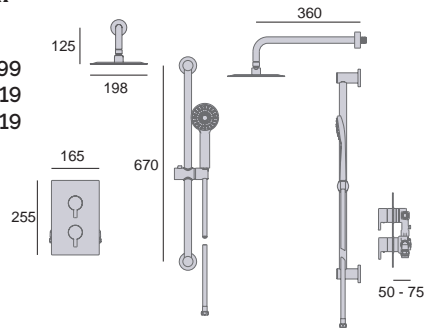

Dartmouth Shower

Dartmouth Concealed Shower with Fixed Head and Flexible Kit

Chrome	SDACDUAL01	£799
Brushed Brass	SDACDUAL02	£919
Matt Black	SDACDUAL03	£919