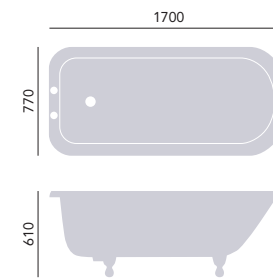

Including Imperial Feet

Cast Iron +BRT22 **£2249**
Chrome +BRT24 **£2389**

Price includes bath and feet. Essex 2 taphole bath with Imperial Feet shown here. See page 102 for additional feet options. For waste options see page 93, choose from THC21 or THC16 with THC15CI on page 80.