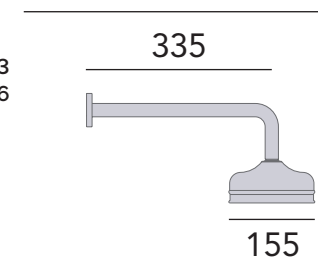

Premium Fixed Head

Chrome STC19 £363
Vintage Gold STA19 £396

Large 6" shower head.