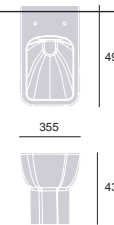

Clinton Back-To-Wall Pan

WC	PCNWFO0	£259
Toilet Seat	TSWGL1	£99

Use with concealed cistern CFC35 and Heritage WC furniture sets.