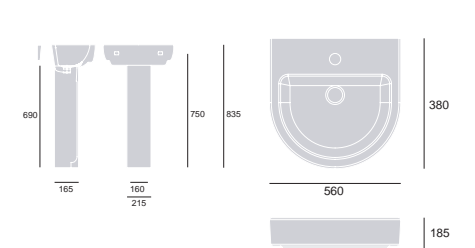

Stamford 560mm Basin and Full Length Pedestal

1 Tap Hole Basin	PSFW051	£170
2 Tap Hole Basin	PSFW05	£175
3 Tap Hole Basin	PSFW053	£179
Pedestal	PSFW09	£109