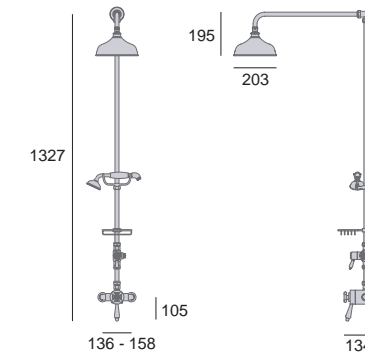

Trinity Showers

Exposed Shower with Premium Fixed Riser Kit & Diverter to Handset

Extra large 8" shower rose
Premium handset
Chrome STRCDUAL02 **£1150**

Working pressure range: Min. 0.2, Max. 5.0 Bar