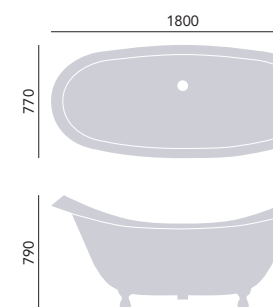

Including Devon Feet

Cast Iron +BRT41 **£3428**
Chrome +BRT43 **£3568**

Price includes bath and feet. Use with Devon Bath Feet only. 2 taphole bath with Devon Feet shown here. For waste options see page 93, choose from THC21 or THC16 with THC15CI, all on pages 93-94.