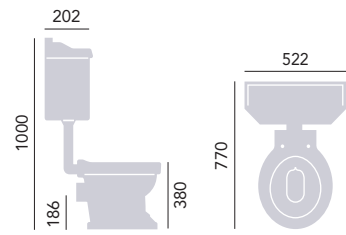

Granley WC's

Close Coupled Standard Height WC & Cistern

WC	PGRW00	£299
Cistern	PGR2W01F	£287

Use with Heritage WC Seat. Cistern price includes fittings. Select your cistern lever from our range. Cistern offers a single 6 litre flush. See page 73.

Close Coupled WC & Landscape Cistern

WC	PGRWOL	£327
Low Level Cistern	PGR2W01LF	£323

Low Level Flush Pack

Chrome	CC00	£181
Vintage Gold	CA00	£206

Use with Heritage WC Seat. Cistern price includes fittings. Select your cistern lever from our range. see page 73. Cistern offers 6 litre dual flush.

High Level WC and Cistern

WC	PGRWOL	£327
High Level Cistern	PGR2W02F	£429

High Level Flush Pack

Chrome	CC01	£412
Vintage Gold	CA01	£469

Cistern price includes fittings. Shortening the length of the flushpipe may affect the efficiency of the flush. Use with Heritage WC Seat. Flush pack includes brackets and chain pull. Cistern offers 6/4 litre dual flush.