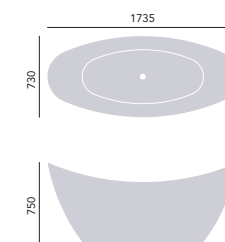

Statement Freestanding Acrylic Baths

Hylton Metallic Effect Freestanding Acrylic Double Ended Bath

Height max 750mm
Weight 49kg
Overflow to waste 360mm
Water capacity 200ltr

1735 x 730mm

Stainless Steel Effect BHYFS00STL £2999
Gold Effect BHYFS00GLD £2999
Copper Effect BHYFS00COP £2999

Each bath is individually finished with real metallic leaf and coated with a high gloss acrylic surface. Clicker waste and overflow is included. Use with THC15CI. See pages 93-94.

Hollywell Metallic Effect Freestanding Acrylic Double Ended Bath

Height max 735mm
Weight 54kg
Overflow to waste 360mm
Water capacity 160ltr

1705 x 745mm

Stainless Steel Effect BHOF00STL £2999
Gold Effect BHOF00GLD £2999
Copper Effect BHOF00COP £2999

Each bath is individually finished with real metallic leaf and coated with a high gloss acrylic surface. Clicker waste and overflow is included. Use with THC15CI. See pages 93-94.

Statement Freestanding Acrylic Baths

Alderley Mock Croc Skin Effect Freestanding Acrylic Double Ended Bath

Height max 750mm
Weight 49kg
Overflow to waste 360mm
Water capacity 200ltr

1735 x 730mm

Mock Croc Effect BALFS00CRC £2999

Clicker waste and overflow is included. Use with THC15CI. See pages 93-94.

Osterley Matt Black Effect Freestanding Acrylic Double Ended Bath

Height max 750mm
Weight 49kg
Overflow to waste 360mm
Water capacity 200ltr

1735 x 730mm

Black BOSTFS00BLK £2499

Clicker waste and overflow is included in white. Use with THC15CI. See pages 93-94.

Wenlock Marble Effect Freestanding Acrylic Double Ended Bath

Height max 750mm
Weight 49kg
Overflow to waste 360mm
Water capacity 200ltr

1735 x 730mm

This bath is hand finished, colour and pattern may vary.

BWENFS00MBL £2999

Clicker waste and overflow is included. Use with THC15CI. See pages 93-94.