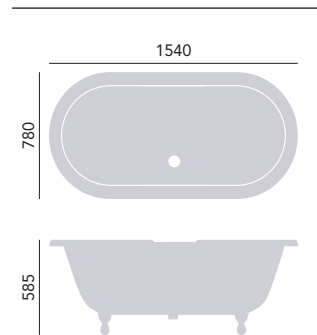

Freestanding Cast Iron Baths

Baby Buckingham Cast Iron Double Ended Bath

Internal length 1410mm
Internal width 620mm
Height inc. feet 585mm
Weight 119kg
Overflow to waste 370mm
Water capacity 170ltr

1540 x 780mm

2 taphole BRT88
No taphole BRT87

Including Imperial Feet

Cast Iron +BRT82 **£2419**
Chrome +BRT84 **£2559**

Price includes bath and feet. No taphole bath with Imperial Feet shown. For waste options see page 93, choose from THC21 or THC16 with THC15CI.