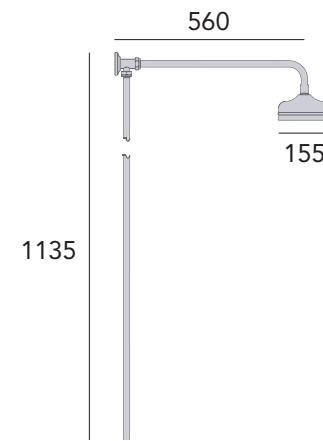

Shower Accessories

Fixed Riser Kit with Head

Chrome STC16 £376
Vintage Gold STA16 £484

Chrome STC17 £459

Chrome STC15 £484
Vintage Gold STA15 £630

Large 6" shower head.

Extra large 8" shower head.

Large 6" shower head.