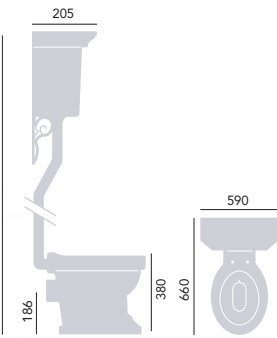

Granley WC's

Close Coupled Standard Height WC & Cistern

WC	PGRW00	£299
Cistern	PGR2W01F	£287

Use with Heritage WC Seat. Cistern price includes fittings. Select your cistern lever from our range. Cistern offers a single 6 litre flush. See page 73.

Close Coupled WC & Landscape Cistern

WC	PGRWOL	£327
Low Level Cistern	PGR2W01LF	£323

Low Level Flush Pack

Chrome	CC00	£181
Vintage Gold	CA00	£206

Use with Heritage WC Seat. Cistern price includes fittings. Select your cistern lever from our range. see page 73. Cistern offers 6 litre dual flush.

High Level WC and Cistern

WC	PGRWOL	£327
High Level Cistern	PGR2W02F	£429

High Level Flush Pack

Chrome	CC01	£412
Vintage Gold	CA01	£469

Cistern price includes fittings. Shortening the length of the flushpipe may affect the efficiency of the flush. Use with Heritage WC Seat. Flush pack includes brackets and chain pull. Cistern offers 6/4 litre dual flush.