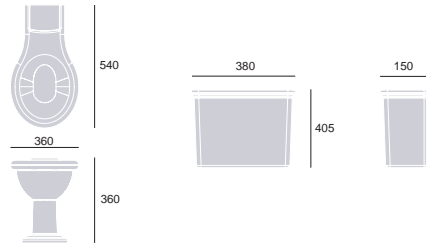

Stamford WC's

Stamford Close Coupled Rimless Pan & Dual Flush Cistern

WC	PSFW00	£295
Cistern	PSFW02	£155
Toilet Seat	TSWGL2	£129

Cistern offers a 6/4 litre dual flush.

Stamford Rimless Wall Hung Pan

WC	PSFWW00	£325
Toilet Seat	TSWGL2	£129

Stamford Back-To-Wall Pan

WC	PSFWF00	£325
Concealed Cistern and Push Button	CFC35	£118
Toilet Seat	TSWGL2	£129

Heritage Back to Wall WCs with WC furniture units.