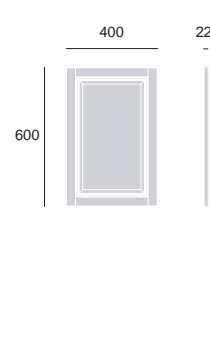

Under Counter Basin

PVERW15	£205

Handle positions are not pre-drilled. Select stylish handles from our on-trend range, see p50-51. Removable shelf included. Use with a worktop - sold separately. See page 47 for worktop options. PVERW15 to be used with a slotted waste, see page 130.