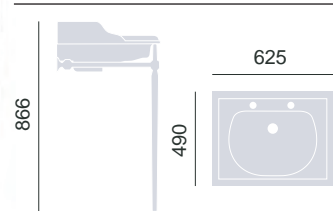

Washstands Chrome

Washstands	WSABDOR	£715
Glass Shelf	WGABDOR	£141
Towel Rail	WTABUNI	£134

Use with a bottle trap.

Basin & Abingdon Washstand Vintage Gold

2 Taphole Basin	PVEW05	£439
3 Taphole Basin	PVEW053	£439