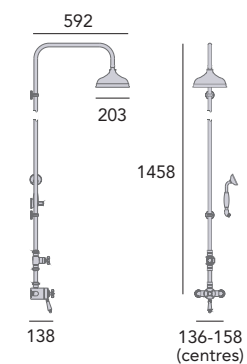

Avenbury

Exposed Shower with Deluxe Fixed Riser Kit & Diverter to Handset

Extra large 8" shower rose. Deluxe handset and soap basket. Stylish wide bore rigid riser for optimised flow. Working pressure range: 0.2 - 5.0 bar.

Chrome AVEDUAL01 £1391

Working pressure range: Min: 0.2 Max: 5.0