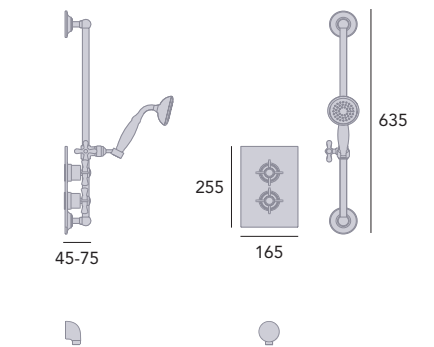

Dawlish Showers

Working pressure range: Min. 0.2, Max. 5.0 Bar