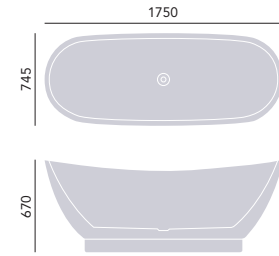

### Edvin Freestanding Acrylic Double Ended Bath

Height inc. feet 670mm  
 Weight 46.75kg  
 Overflow to waste 370mm  
 Water capacity 170ltr

**1750 x 745mm**  
 No taphole      BEDFSW00      **£1899**

*Clicker waste and overflow included. Use with THC15CI. See pages 93-94.*