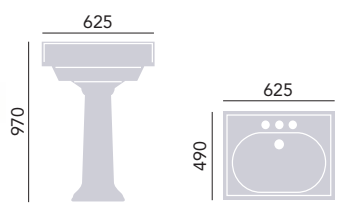

Square Basin & Pedestal

2 Taphole Basin	PVEW05	£439
3 Taphole Basin	PVEW053	£439
Pedestal	PVEW09	£272

Basin & Abingdon Washstand Chrome

2 Taphole Basin	PVEW05	£439
3 Taphole Basin	PVEW053	£439