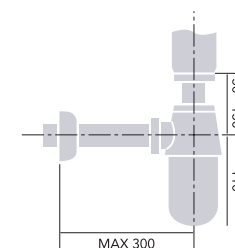

### Traditional Bottle Trap

Chrome	THC19	£52
Vintage Gold	THA19	£73
Brushed Nickel	THBN19	£69

Decorative waste for use with wall mounted basins.