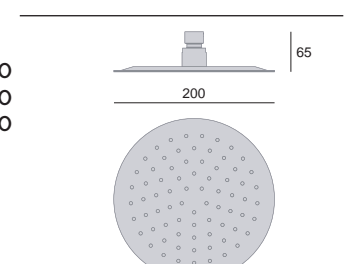

Shower Head 200mm

Chrome STC22 £100
Brushed Brass STBB22 £130
Matt Black STBL22 £130