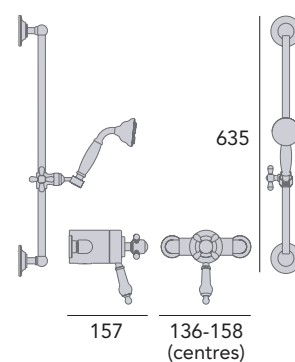

Exposed Shower with Premium Fixed Riser Kit & Diverter to Handset

Large 6" shower rose. Premium handset.

Chrome	SDCDUAL07	£1207
Vintage Gold	SDCDUAL08	£1366
Brushed Nickel	SDCDUAL15	£1235

If you like this valve but want to choose different accessories, use the below code and see our kits on p127-129.

Chrome	SDCT06	£547
Vintage Gold	SDAT06	£623