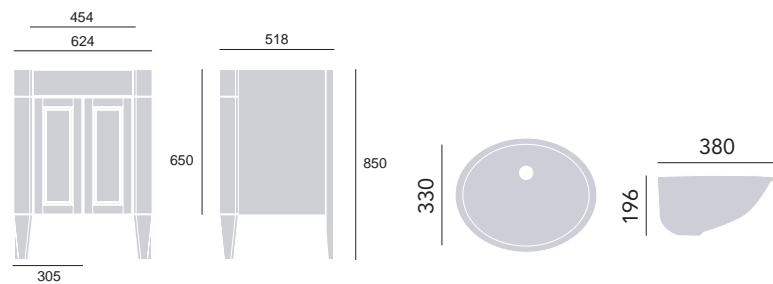

Under Counter Basin

PVERW15	£205

Handle positions are not pre-drilled. Select stylish handles from our on-trend range, see p50-51. Removable shelf included. Use with a worktop - sold separately. See page 47 for worktop options. PVERW15 to be used with a slotted waste, see page 130.