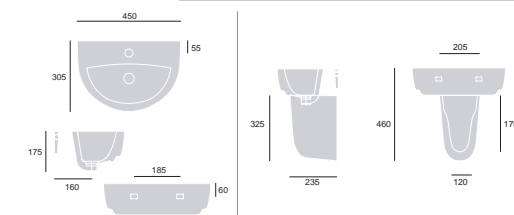

Stamford Basins

Stamford 450mm Basin and Small Semi Pedestal

1 Tap Hole Basin	PSFW071	£145
Small Semi Pedestal	PSFWW10S	£90