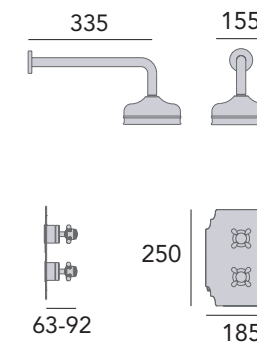

### Recessed Shower with Premium Fixed Head Kit

Large 6" shower rose. Valve will fit in a 35mm cavity space. Ceramic disc.  
Chrome SHDDUAL03 **£757**

*Large 6" shower rose. Valve will fit in a 35mm cavity space. Ceramic disc.*