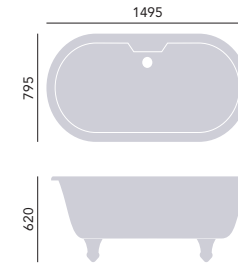

Freestanding Acrylic Baths

Baby Oban Freestanding Acrylic Double Ended Roll Top Bath

Height inc. feet 620mm
Weight 35kg
Overflow to waste 360mm
Water capacity 163ltr

1495 x 795mm with Chrome Feet
2 taphole   BBOFSW00 + BFOBC   **£1033**

For waste options select THC16 with THC15CI. See pages 93-94.

Oban Freestanding Acrylic Double Ended Roll Top Bath

Height inc. feet 700mm
Weight 66kg
Overflow to waste 330mm
Water capacity 205ltr

1760 x 790mm with Chrome Feet
2 taphole   BOBW01 + BFOBC   **£1103**

For waste options select THC16 with THC15CI. See pages 93-94.