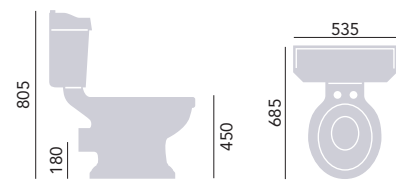

Close Coupled Comfort Height WC

Comfort Height WC	PGRWC00	£322

Use with Heritage WC Seat.

Back-To-Wall Toilet

WC	PGRWFO0	£360

Use with Heritage WC Seat. Use with Caversham 600 or Lynton 550 WC units.