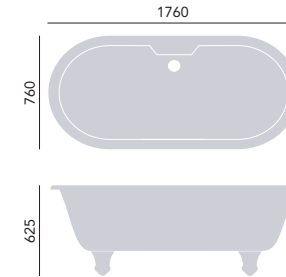

Freestanding Acrylic Baths

Edvin Freestanding Acrylic Double Ended Bath

Height inc. feet 670mm
Weight 46.75kg
Overflow to waste 370mm
Water capacity 170ltr

1750 x 745mm
No taphole   BEDFSW00   **£1899**

Clicker waste and overflow included. Use with THC15CI. See pages 93-94.

Pomeroy Freestanding Acrylic Double Ended Bath

Height inc. feet 750mm
Weight 49kg
Overflow to waste 360mm
Water capacity 200ltr

1735 x 730mm
No taphole   BPOFSW00   **£1999**

Clicker waste and overflow included. Use with THC15CI. See pages 93-94.

Lydford Freestanding Acrylic Slipper Bath

Height inc. feet 800mm
Weight 48kg
Overflow to waste 390mm
Water capacity 215ltr

1660 x 800mm
No taphole   BLFFSW00   **£1899**

Clicker waste and overflow included. Use with THC15CI. Cannot be fitted with a standard waste trap unless waste is fitted below floor level or if the bath is positioned on a raised floor or plinth. See pages 93-94.

Freestanding Acrylic Baths

Baby Oban Freestanding Acrylic Double Ended Roll Top Bath

Height inc. feet 620mm
Weight 35kg
Overflow to waste 360mm
Water capacity 163ltr

1495 x 795mm with Chrome Feet
2 taphole   BBOFSW00 + BFOBC   **£1033**

For waste options select THC16 with THC15CI. See pages 93-94.

Oban Freestanding Acrylic Double Ended Roll Top Bath

Height inc. feet 700mm
Weight 66kg
Overflow to waste 330mm
Water capacity 205ltr

1760 x 790mm with Chrome Feet
2 taphole   BOBW01 + BFOBC   **£1103**

For waste options select THC16 with THC15CI. See pages 93-94.

Perth Freestanding Acrylic Single Ended Roll Top Bath

Height inc. feet 605mm
Weight 38.2kg
Overflow to waste 360mm
Water capacity 185ltr

1650 x 720mm with Chrome Feet
2 taphole   BPHW01 + BFPHC   **£1083**