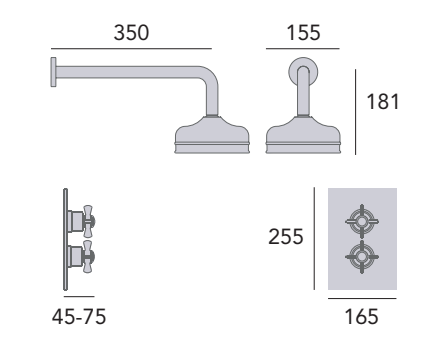

Working pressure range: Min. 0.2, Max. 5.0 Bar