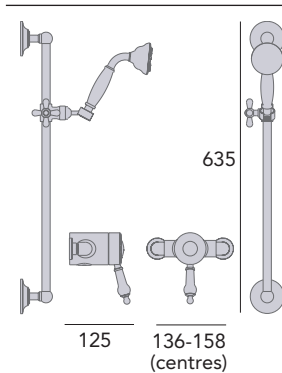

Exposed Shower with Premium Fixed Riser Kit

Large 6" shower rose.			
Chrome with White handle	SGSIN03	£783	
Vintage Gold with White handle	SGSIN04	£921	
Brushed Nickel	SGSIN08	£799	

If you like this valve but want to choose different accessories, use the below code and see our kits on p127-129.

Chrome	SGCT03	£484
Vintage Gold	SGAT03	£567