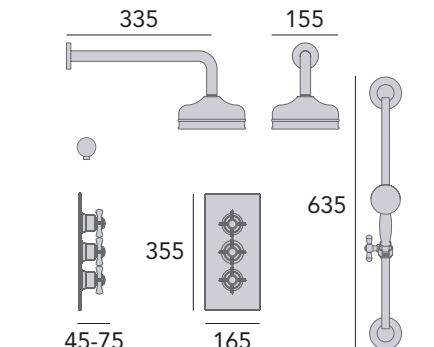

Working pressure range: Min. 0.2, Max. 5.0 Bar