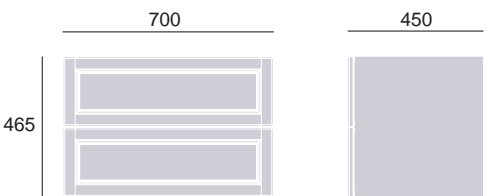

Caversham Wall Hung Furniture

Wall Hung One Drawer Vanity 700mm

Chantilly		KCHWH	£545
Maritime Blue		KMBWH	£545
Graphite		KGRWH	£545

Vessel Basins

Chiswick	Round	PCHW14	£294
Redford	Round	PRFW10	£250
Berkhamsted	Oblong	PBHW10	£300
Keymer	Oblong	PKMW10	£345

Kirkham Basins

1 Taphole Basin	1 Taphole Basin	PKIW051	£300
2 Taphole Basin	2 Taphole Basin	PKIW05	£306

Vessel Basins to be used with a worktop - sold separately. Kirkham Basin do not require a worktop. Handle positions are not pre-drilled - select a stylish handle from our on-trend range see page 50-51. Use with a worktop - sold separately. See page 46-47 for worktop options.

Caversham Wall Hung Furniture

Wall Hung One Drawer Vanity 700mm (x2)

Chantilly		KCHWH (x2)	£545
Maritime Blue		KMBWH (x2)	£545
Graphite		KGRWH (x2)	£545

Vessel Basins

Chiswick	Round	PCHW14 (x2)	£294
Redford	Round	PRFW10 (x2)	£250
Berkhamsted	Oblong	PBHW10 (x2)	£300
Keymer	Oblong	PKMW10 (x2)	£345

Basins to be used with a worktop - sold separately. Handle positions are not pre-drilled - select a stylish handle from our on-trend range, see page 50-51. Use with a worktop - sold separately. See page 47 for worktop options.

Use with a 1400mm worktop

Wall Hung Two Drawer Vanity 700mm

Chantilly		KCH70WH	£625
Maritime Blue		KMB70WH	£625
Graphite		KGR70WH	£625

Vessel Basins

Chiswick	Round	PCHW14	£294
Redford	Round	PRFW10	£250
Berkhamsted	Oblong	PBHW10	£300
Keymer	Oblong	PKMW10	£345

Kirkham Basins

1 Taphole Basin	1 Taphole Basin	PKIW051	£300
2 Taphole Basin	2 Taphole Basin	PKIW05	£306

Vessel Basins to be used with a worktop - sold separately. Kirkham Basin do not require a worktop. Handle positions are not pre-drilled - select a stylish handle from our on-trend range, see page 50-51. Use with a worktop - sold separately. See page 46-47 for worktop options.