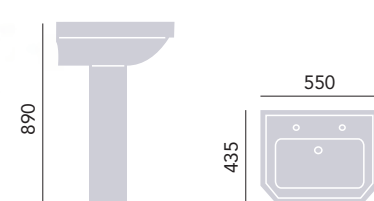

Medium Basin & Pedestal

2 Taphole Basin	PGDW06	£263
Pedestal	PGRW09	£147