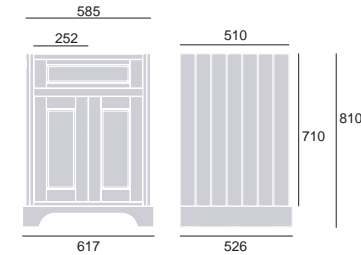

Wilton

Wilton 600mm Freestanding Vanity

Chantilly	WICH6034	£799
Maritime Blue	WIMB6034	£799
Graphite	WIGR6034	£799

Under Counter Basin	PVERW15	£205

Use with an under counter basin and a worktop - sold separately, see page 48-49 for worktop options. Handle positions are not pre-drilled. Select stylish handles from our on trend range, see page 50-51. PVERW15 to be used with a slotted waste.