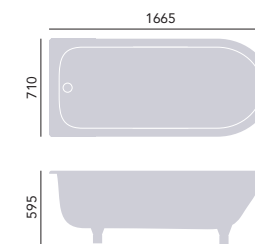

Freestanding Acrylic Baths

Tilbury Corner Freestanding Single Ended Bath

Height inc. feet 595mm
Weight 41kg
Overflow to waste 350mm
Water capacity 185ltr

Left Hand

No taphole in White   BTIFSWOOL + BTIFC   **£1108**

Right Hand

No taphole in White   BTIFSWOOR + BTIFC   **£1108**

Price includes chrome feet. Use with a bath screen. For decorative waste options use THC16 and THC15CI. Please note this bath is not suitable for use with bath shower mixers due to the space required for the handset, so deck or wall mounted bath fillers are recommended for this product. See pages 93-94.