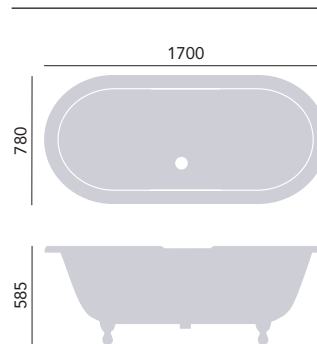

Including Imperial Feet

Cast Iron +BRT82 **£2882**
Chrome +BRT84 **£2962**

Price includes bath and feet. 2 taphole bath with Imperial Feet shown. For waste options see page 93, choose from THC21 or THC16 with THC15CI.