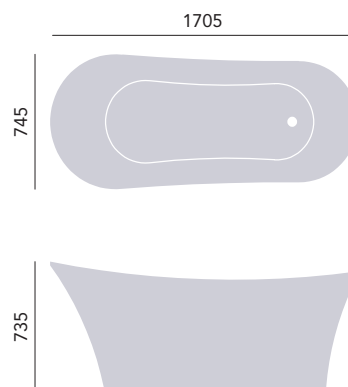

Statement Freestanding Acrylic Baths

Hylton Metallic Effect Freestanding Acrylic Double Ended Bath

Height max 750mm
Weight 49kg
Overflow to waste 360mm
Water capacity 200ltr

1735 x 730mm

Stainless Steel Effect BHYFS00STL £2999
Gold Effect BHYFS00GLD £2999
Copper Effect BHYFS00COP £2999

Each bath is individually finished with real metallic leaf and coated with a high gloss acrylic surface. Clicker waste and overflow is included. Use with THC15CI. See pages 93-94.

Hollywell Metallic Effect Freestanding Acrylic Double Ended Bath

Height max 735mm
Weight 54kg
Overflow to waste 360mm
Water capacity 160ltr

1705 x 745mm

Stainless Steel Effect BHOF00STL £2999
Gold Effect BHOF00GLD £2999
Copper Effect BHOF00COP £2999

Each bath is individually finished with real metallic leaf and coated with a high gloss acrylic surface. Clicker waste and overflow is included. Use with THC15CI. See pages 93-94.

Statement Freestanding Acrylic Baths

Alderley Mock Croc Skin Effect Freestanding Acrylic Double Ended Bath

Height max 750mm
Weight 49kg
Overflow to waste 360mm
Water capacity 200ltr

1735 x 730mm

Mock Croc Effect BALFS00CRC £2999

Clicker waste and overflow is included. Use with THC15CI. See pages 93-94.

Osterley Matt Black Effect Freestanding Acrylic Double Ended Bath

Height max 750mm
Weight 49kg
Overflow to waste 360mm
Water capacity 200ltr

1735 x 730mm

Black BOSTFS00BLK £2499

Clicker waste and overflow is included in white. Use with THC15CI. See pages 93-94.

Wenlock Marble Effect Freestanding Acrylic Double Ended Bath

Height max 750mm
Weight 49kg
Overflow to waste 360mm
Water capacity 200ltr

1735 x 730mm

This bath is hand finished, colour and pattern may vary.

BWENFS00MBL £2999

Clicker waste and overflow is included. Use with THC15CI. See pages 93-94.