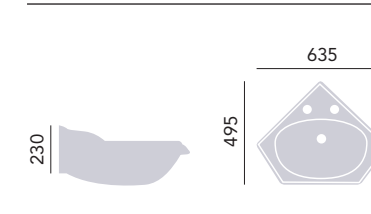

Corner Basin

2 Taphole Basin	PDW11	£299

Use with ornate brackets page 132 and a bottle trap page 131.