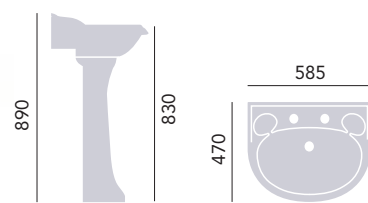

Dorchester Basins

Medium Basin & Pedestal

2 Taphole Basin	PDW06	£341
3 Taphole Basin	PDW063	£341
Pedestal	PDW09	£190