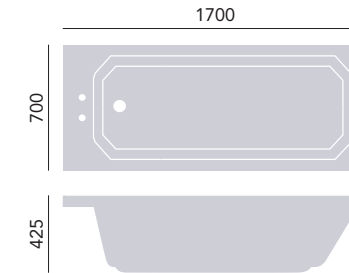

Fitted Acrylic Baths

1700 x 700mm Solid Skin Acrylic Single Ended Fitted Bath

Internal length 1470mm
Internal width 540mm
Height 430mm
Overflow to waste 285mm
Water capacity 200ltr

2 taphole   BGDW1770S   **£559**

Comes with adjustable feet. Please order bath panels separately and use with a bath screen. See page 92. See pages 96-97 for bath panels.