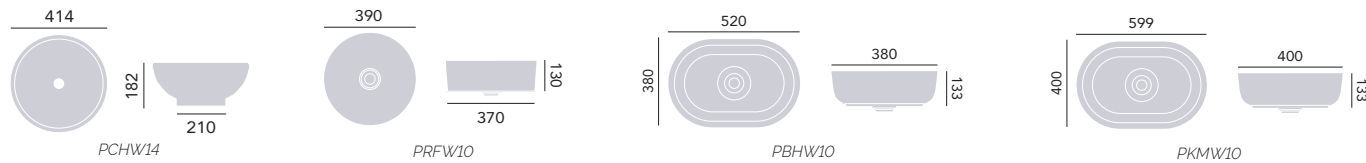

Broughton

Washstand 800mm

Chantilly	BRCH8001D	£1199
Maritime Blue	BRMB8001D	£1199
Graphite	BRGR8001D	£1199

Vessel Basins

Chiswick	Round	PCHW14	£294
Redford	Round	PRFW10	£250
Berkhamsted	Oblong	PBHW10	£300
Keymer	Oblong	PKMW10	£345

Basins to be used with a worktop - sold separately, see page 46 for worktop options.