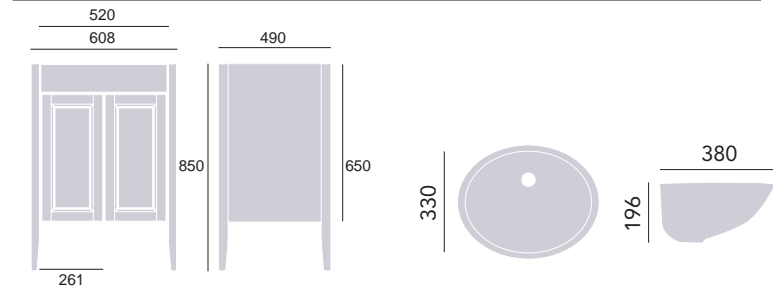

Under Counter Basin

PVERW15	£205

Handle positions are not pre-drilled. Select stylish handles from our on-trend range, see page 50-51. Removable shelf included. Use with a worktop - sold separately. See page 47 for worktop options. PVERW15 to be used with a slotted waste, see page 130.