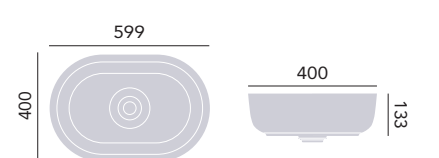

### Keymer Vessel Basin

Basin	PKMW10	£345
-------	--------	------

*Requires unslotted waste, no overflow*