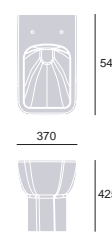

Stamford WC's

Stamford Close Coupled Rimless Pan & Dual Flush Cistern

WC	PSFW00	£295
Cistern	PSFW02	£155
Toilet Seat	TSWGL2	£129

Cistern offers a 6/4 litre dual flush.

Stamford Rimless Wall Hung Pan

WC	PSFWW00	£325
Toilet Seat	TSWGL2	£129

Stamford Back-To-Wall Pan

WC	PSFWF00	£325
Concealed Cistern and Push Button	CFC35	£118
Toilet Seat	TSWGL2	£129

Heritage Back to Wall WCs with WC furniture units.