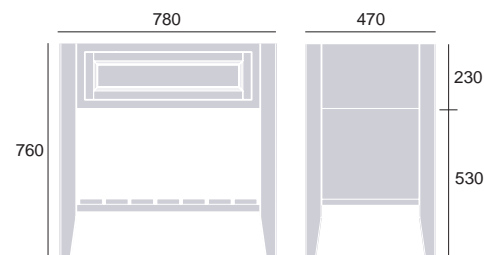

Broughton

Washstand 800mm

Chantilly	BRCH8001D	£1199
Maritime Blue	BRMB8001D	£1199
Graphite	BRGR8001D	£1199

Vessel Basins

Chiswick	Round	PCHW14	£294
Redford	Round	PRFW10	£250
Berkhamsted	Oblong	PBHW10	£300
Keymer	Oblong	PKMW10	£345

Basins to be used with a worktop - sold separately, see page 46 for worktop options.