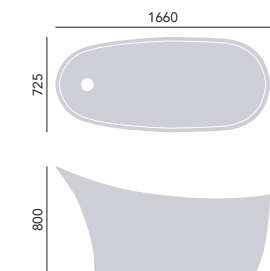

Lydford Freestanding Acrylic Slipper Bath

Height inc. feet 800mm
Weight 48kg
Overflow to waste 390mm
Water capacity 215ltr

1660 x 800mm
No taphole   BLFFSW00   **£1899**

Clicker waste and overflow included. Use with THC15CI. Cannot be fitted with a standard waste trap unless waste is fitted below floor level or if the bath is positioned on a raised floor or plinth. See pages 93-94.