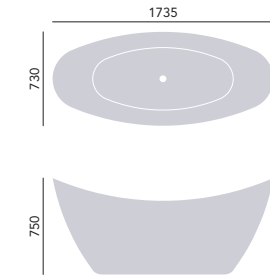

Pomeroy Freestanding Acrylic Double Ended Bath

Height inc. feet 750mm
Weight 49kg
Overflow to waste 360mm
Water capacity 200ltr

1735 x 730mm
No taphole   BPOFSW00   **£1999**

Clicker waste and overflow included. Use with THC15CI. See pages 93-94.