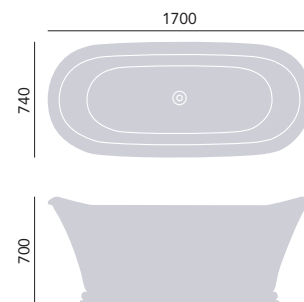

### Orford Freestanding Acrylic Double Ended Bath

Height inc. feet 700mm  
 Weight 66kg  
 Overflow to waste 370mm  
 Water capacity 190ltr

**1700 x 740mm**

No taphole      BORFSW00      **£2099**

*Clicker waste and overflow included in white. Use with THC15CI. Cannot be fitted with a standard waste trap unless waste is fitted below floor level or if the bath is positioned on a raised floor or plinth. See pages 93-94.*