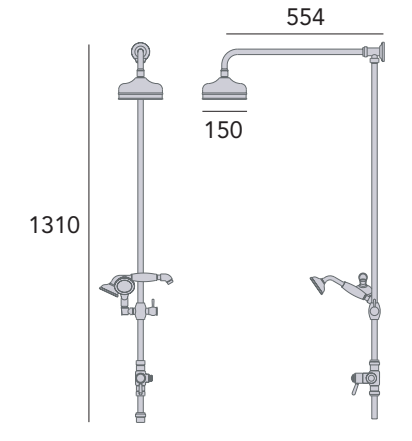

Shower Accessories

Chrome STC16 £376
Vintage Gold STA16 £484

Chrome STC17 £459

Fixed Riser Kit with Diverter to Head and Handset

Chrome STC15 £484
Vintage Gold STA15 £630

Large 6" shower head.

Extra large 8" shower head.

Large 6" shower head.