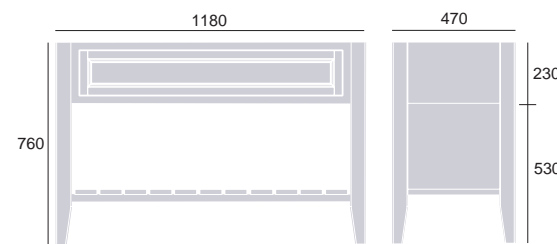

Vessel Basins

Chiswick	Round	PCHW14	£294
Redford	Round	PRFW10	£250
Berkhamsted	Oblong	PBHW10	£300
Keymer	Oblong	PKMW10	£345

Basins to be used with a worktop - sold separately, see page 46 for worktop options.