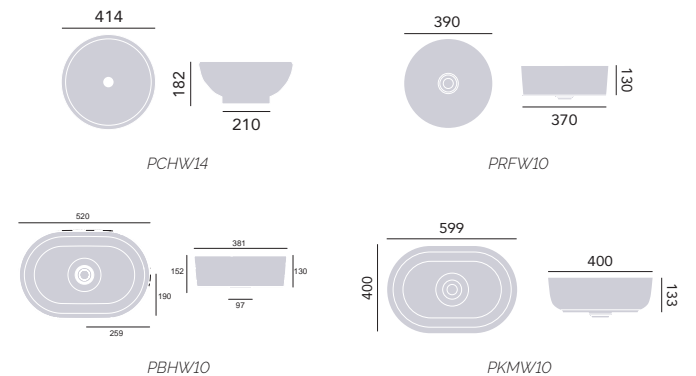

Use with a 1400mm worktop