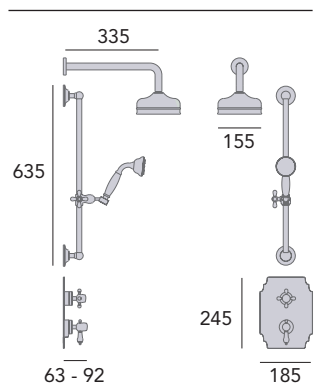

Recessed Shower with Premium Fixed Head and Flexible Riser Kit

Large 6" shower rose. Premium handset. Valve will fit in a 35mm cavity space. Hose outlet included. Ceramic disc.

Chrome	SGDUAL03	£885
Vintage Gold	SGDUAL04	£1035
Brushed Nickel	SGDUAL06	£905

If you like this valve but want to choose different accessories, use the below code and see our kits on p127-129.

Chrome	SGC04	£649

THERMOSTATIC
2 OUTLETS
AVAILABLE IN CHROME
AVAILABLE IN VINTAGE GOLD
AVAILABLE IN BRUSHED NICKEL
PERFORMANCE FLOW