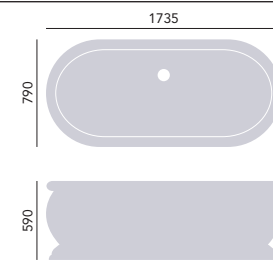

Orford Freestanding Acrylic Double Ended Bath

Height inc. feet 700mm
Weight 66kg
Overflow to waste 370mm
Water capacity 190ltr

1700 x 740mm

No taphole   BORFSW00   **£2099**

Clicker waste and overflow included in white. Use with THC15CI. Cannot be fitted with a standard waste trap unless waste is fitted below floor level or if the bath is positioned on a raised floor or plinth. See pages 93-94.