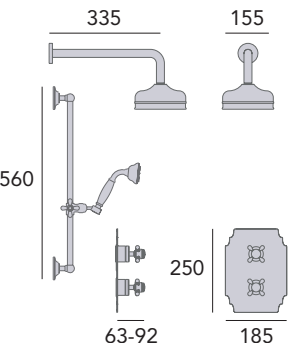

Recessed Shower with Premium Fixed Head and Flexible Riser Kit

Large 6" shower rose. Premium handset. Valve will fit in a 35mm cavity space. Hose outlet included. Ceramic disc.

Chrome SHDDUAL05 **£885**
Vintage Gold SHDDUAL06 **£1030**

If you like this valve but want to choose different accessories, use the below code and see our kits on p127-129.

Chrome SHDC03 **£649**