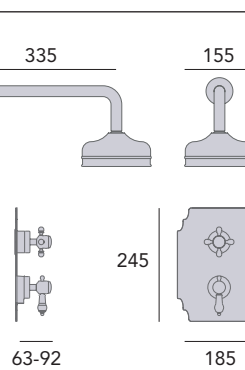

Recessed Shower with Premium Fixed Head Kit

Recessed Shower with Premium Fixed Head and Flexible Riser Kit

Large 6" shower rose. Valve will fit in a 35mm cavity space. Ceramic disc.

Chrome with White handle	SGDUAL01	£751
Vintage Gold with White handle	SGDUAL02	£885
Brushed Nickel	SGDUAL05	£769

If you like this valve but want to choose different accessories, use the below code and see our kits on p127-129.

Chrome	SGC03	£510

THERMOSTATIC
1 OUTLET
AVAILABLE IN CHROME
AVAILABLE IN VINTAGE GOLD
AVAILABLE IN BRUSHED NICKEL
PERFORMANCE FLOW

Working pressure range:
Min: 0.2 Max: 5.0