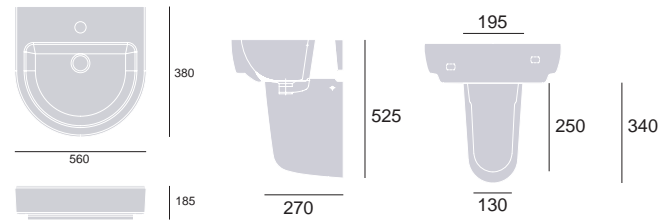

Stamford & Hatton Basins

Stamford 560mm Basin and Semi Pedestal

1 Tap Hole Basin	PSFW051	£170
2 Tap Hole Basin	PSFW05	£175
3 Tap Hole Basin	PSFW053	£179
Semi Pedestal	PSFW10S	£95