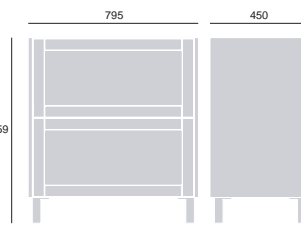

Lynton

Lynton 600mm Freestanding Vanity

Dove Grey	LYDG6034	£849
Classic Green	LYCG6034	£849
Midnight Blue	LYMB6034	£849

Lynton 600mm Sit on Basin

0 Tap Hole	PLYW061	£225
1 Tap Hole	PLYW051	£250
2 Tap Hole	PLYW05	£285
3 Tap Hole	PLYW053	£285

Vessel Basins to use with Worktop

Chiswick	Round	PCHW14	£294
Redford	Round	PRFW10	£250
Berkhamsted	Oblong	PBHW10	£300
Keymer	Oblong	PKMW10	£345

Basins to be used with a worktop - sold separately. See page 47 for worktop options. Handle positions are not pre-drilled. Select stylish handles from our on-trend range, see p50-51. Basins are supplied with a white and chrome overflow, if you require black or brushed brass order from p132

Lynton 800mm Freestanding Vanity

Dove Grey	LYDG8034	£949
Classic Green	LYCG8034	£949
Midnight Blue	LYMB8034	£949

Lynton 800mm Sit on Basin

0 Tap Hole	PLYW061	£275
1 Tap Hole	PLYW051	£299
2 Tap Hole	PLYW05	£335
3 Tap Hole	PLYW053	£335

Vessel Basins to use with Worktop

Chiswick	Round	PCHW14	£294
Redford	Round	PRFW10	£250
Berkhamsted	Oblong	PBHW10	£300
Keymer	Oblong	PKMW10	£345

Basins to be used with a worktop - sold separately. See page 46-47 for worktop options. Handle positions are not pre-drilled. Select stylish handles from our on-trend range, see p50-51. Basins are supplied with a white and chrome overflow, if you require black or brushed brass order from p132