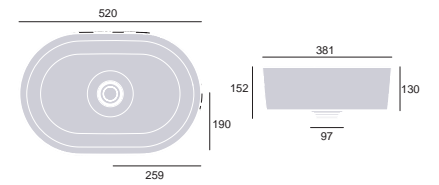

Berkhamsted Oblong Vessel Basin

Basin	PBHW10	£300

Requires unslotted waste, no overflow