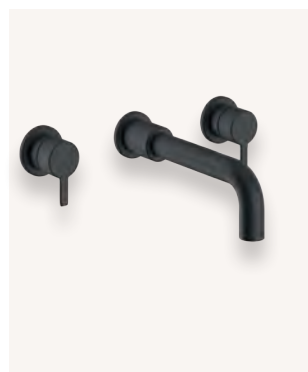

LIGHT WORK
Our Stanmer illuminated mirror blends contemporary styling with integrated LED lighting

Available finishes for Broughton

Alternative finishes available on brassware
→ Page 98

Dartmouth 1 Taphole Basin Mixer → Page 102

Dartmouth 3 Taphole Wall Mounted Basin Mixer → Page 102