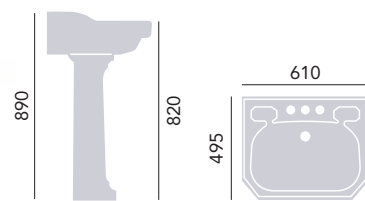

Granley Basins

Standard Basin & Pedestal

2 Taphole Basin	PGRW05	£294
3 Taphole Basin	PGRW053	£294
Pedestal	PGRW09	£147