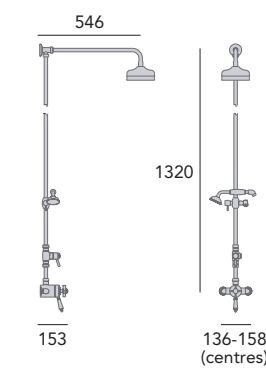

Working pressure range: Min: 0.2 Max: 5.0

Working pressure range: Min: 0.2 Max: 5.0