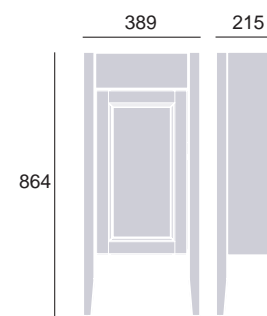

Caversham/Lynton Cloakroom Basin

1 Tap Hole	PLYW071	£149

Handle positions are not pre-drilled. Select stylish handles from our on-trend range, see page 50-51. Basin to be used with a slotted waste, see page 130.