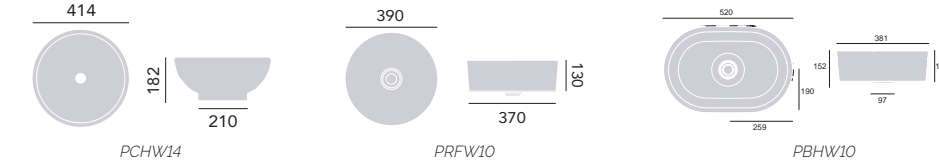

Vessel Basins

Chiswick	Round	PCHW14	£294
Redford	Round	PRFW10	£250
Berkhamsted	Oblong	PBHW10	£300

Basins to be used with a worktop - sold separately, see page 46 for worktop options.