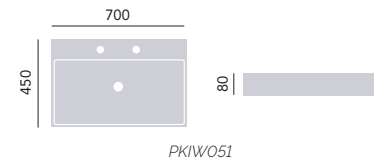

Caversham Wall Hung Furniture

Wall Hung One Drawer Vanity 700mm

Chantilly		KCHWH	£545
Maritime Blue		KMBWH	£545
Graphite		KGRWH	£545

Vessel Basins

Chiswick	Round	PCHW14	£294
Redford	Round	PRFW10	£250
Berkhamsted	Oblong	PBHW10	£300
Keymer	Oblong	PKMW10	£345

Kirkham Basins

1 Taphole Basin	1 Taphole Basin	PKIW051	£300
2 Taphole Basin	2 Taphole Basin	PKIW05	£306

Vessel Basins to be used with a worktop - sold separately. Kirkham Basin do not require a worktop. Handle positions are not pre-drilled - select a stylish handle from our on-trend range see page 50-51. Use with a worktop - sold separately. See page 46-47 for worktop options.

Caversham Wall Hung Furniture

Wall Hung One Drawer Vanity 700mm (x2)

Chantilly		KCHWH (x2)	£545
Maritime Blue		KMBWH (x2)	£545
Graphite		KGRWH (x2)	£545

Vessel Basins

Chiswick	Round	PCHW14 (x2)	£294
Redford	Round	PRFW10 (x2)	£250
Berkhamsted	Oblong	PBHW10 (x2)	£300
Keymer	Oblong	PKMW10 (x2)	£345

Basins to be used with a worktop - sold separately. Handle positions are not pre-drilled - select a stylish handle from our on-trend range, see page 50-51. Use with a worktop - sold separately. See page 47 for worktop options.

Use with a 1400mm worktop

Wall Hung Two Drawer Vanity 700mm

Chantilly		KCH70WH	£625
Maritime Blue		KMB70WH	£625
Graphite		KGR70WH	£625

Vessel Basins

Chiswick	Round	PCHW14	£294
Redford	Round	PRFW10	£250
Berkhamsted	Oblong	PBHW10	£300
Keymer	Oblong	PKMW10	£345

Kirkham Basins

1 Taphole Basin	1 Taphole Basin	PKIW051	£300
2 Taphole Basin	2 Taphole Basin	PKIW05	£306

Vessel Basins to be used with a worktop - sold separately. Kirkham Basin do not require a worktop. Handle positions are not pre-drilled - select a stylish handle from our on-trend range, see page 50-51. Use with a worktop - sold separately. See page 46-47 for worktop options.