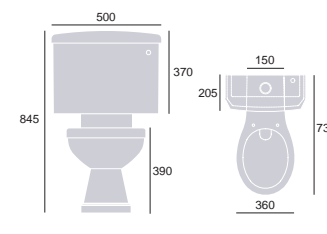

Hatton & Clinton WC's

Hatton Close Coupled Pan & Dual Flush Cistern

WC	PHAW00	£224
Cistern	PHAW01	£190

See page 73 for cistern levers. Cistern offers 6/4 flush.

Hatton Back-To-Wall Pan

WC	PHAWF00	£422

Use with concealed cistern CFC35 and Heritage WC furniture sets.