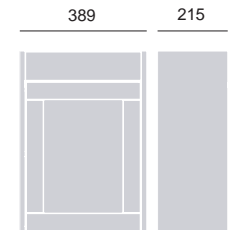

Lynton

Lynton 600mm Freestanding Vanity

Dove Grey	LYDG6034	£849
Classic Green	LYCG6034	£849
Midnight Blue	LYMB6034	£849

Lynton 600mm Sit on Basin

0 Tap Hole	PLYW061	£225
1 Tap Hole	PLYW051	£250
2 Tap Hole	PLYW05	£285
3 Tap Hole	PLYW053	£285

Vessel Basins to use with Worktop

Chiswick	Round	PCHW14	£294
Redford	Round	PRFW10	£250
Berkhamsted	Oblong	PBHW10	£300
Keymer	Oblong	PKMW10	£345

Basins to be used with a worktop - sold separately. See page 47 for worktop options. Handle positions are not pre-drilled. Select stylish handles from our on-trend range, see p50-51. Basins are supplied with a white and chrome overflow, if you require black or brushed brass order from p132

Lynton 800mm Freestanding Vanity

Dove Grey	LYDG8034	£949
Classic Green	LYCG8034	£949
Midnight Blue	LYMB8034	£949

Lynton 800mm Sit on Basin

0 Tap Hole	PLYW061	£275
1 Tap Hole	PLYW051	£299
2 Tap Hole	PLYW05	£335
3 Tap Hole	PLYW053	£335

Vessel Basins to use with Worktop

Chiswick	Round	PCHW14	£294
Redford	Round	PRFW10	£250
Berkhamsted	Oblong	PBHW10	£300
Keymer	Oblong	PKMW10	£345

Basins to be used with a worktop - sold separately. See page 46-47 for worktop options. Handle positions are not pre-drilled. Select stylish handles from our on-trend range, see p50-51. Basins are supplied with a white and chrome overflow, if you require black or brushed brass order from p132

Lynton

Lynton Floorstanding Cloakroom Unit

Dove Grey	LYDG4034	£349
Classic Green	LYCG4034	£349
Midnight Blue	LYMB4034	£349

Caversham/Lynton Cloakroom Basin

1 Tap Hole	PLYW071	£149

Handle positions are not pre-drilled. Select stylish handles from our on-trend range, see p50-51. Basins are supplied with a white/chrome overflow, if you require black or brushed brass order from p131. Basin to be used with a slotted waste, see page 132