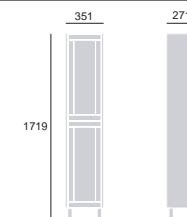

Lynton Tall Wall Cabinet - 350mm

Dove Grey	LYDGTWC	£549
Classic Green	LYCGTWC	£549
Midnight Blue	LYMBTWC	£549