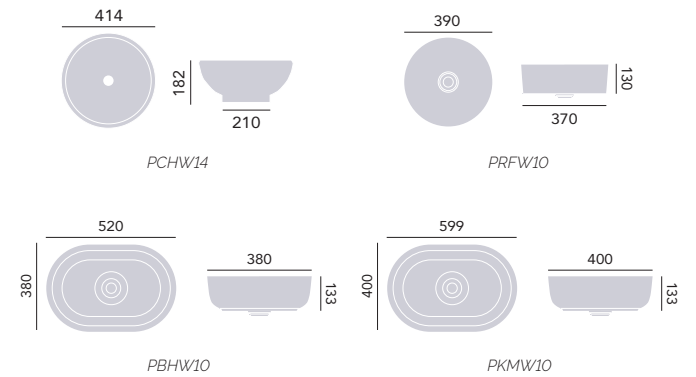

Use with a 1400mm worktop