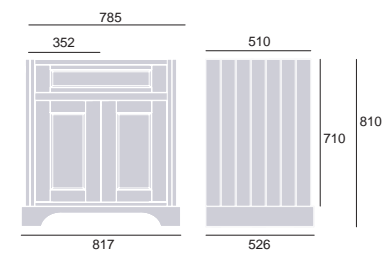

## Wilton 800mm Freestanding Vanity

Chantilly	WICH8034	£899
Maritime Blue	WIMB8034	£899
Graphite	WIGR8034	£899

<b>Under Counter Basin</b>	PVERW15	£205
----------------------------	---------	------

*Use with an under counter basin and a worktop - sold separately, see page 48-49 for worktop options. Handle positions are not pre-drilled. Select stylish handles from our on trend range, see page 50-51. PVERW15 to be used with a slotted waste.*