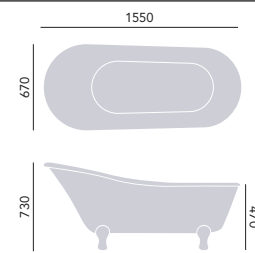

Freestanding Acrylic Baths

Grantham Freestanding Acrylic Single Ended Slipper Bath

Height inc. feet 730mm
Weight 40.4kg
Overflow to waste 345mm
Water capacity 165ltr

1550 x 670mm with Chrome Feet

No taphole   BGRFSW00 + BFGRC   **£1018**

Clicker waste and overflow included in white. Use with THC15CI. Cannot be fitted with a standard waste trap unless waste is fitted below floor level or if the bath is positioned on a raised floor or plinth. See pages 93-94.

Derrymore Freestanding Acrylic Double Ended Roll Top Bath

Height inc. feet 590mm
Weight 58kg
Overflow to waste 375mm
Water capacity 190ltr

1745 x 790mm

No taphole   BVEFSW00   **£2271**

Clicker waste and overflow included in white. Use with THC15CI. See pages 93-94.