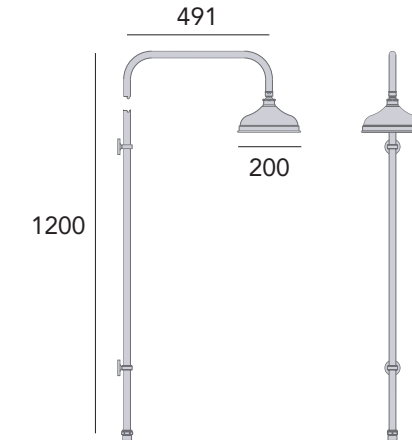

Shower Accessories

Chrome STC16 £376
Vintage Gold STA16 £484

Deluxe Fixed Riser Kit with Head

Chrome STC17 £459

Chrome STC15 £484
Vintage Gold STA15 £630

Large 6" shower head.

Extra large 8" shower head.

Large 6" shower head.