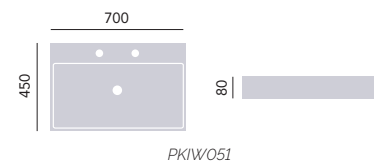

Caversham Wall Hung Furniture

Wall Hung One Drawer Vanity 700mm

Chantilly		KCHWH	£545
Maritime Blue		KMBWH	£545
Graphite		KGRWH	£545

Vessel Basins

Chiswick	Round	PCHW14	£294
Redford	Round	PRFW10	£250
Berkhamsted	Oblong	PBHW10	£300
Keymer	Oblong	PKMW10	£345

Kirkham Basins

1 Taphole Basin	1 Taphole Basin	PKIW051	£300
2 Taphole Basin	2 Taphole Basin	PKIW05	£306

Vessel Basins to be used with a worktop - sold separately. Kirkham Basin do not require a worktop. Handle positions are not pre-drilled - select a stylish handle from our on-trend range see page 50-51. Use with a worktop - sold separately. See page 46-47 for worktop options.

Caversham Wall Hung Furniture

Wall Hung One Drawer Vanity 700mm (x2)

Chantilly		KCHWH (x2)	£545
Maritime Blue		KMBWH (x2)	£545
Graphite		KGRWH (x2)	£545

Vessel Basins

Chiswick	Round	PCHW14 (x2)	£294
Redford	Round	PRFW10 (x2)	£250
Berkhamsted	Oblong	PBHW10 (x2)	£300
Keymer	Oblong	PKMW10 (x2)	£345

Basins to be used with a worktop - sold separately. Handle positions are not pre-drilled - select a stylish handle from our on-trend range, see page 50-51. Use with a worktop - sold separately. See page 47 for worktop options.

Use with a 1400mm worktop

Wall Hung Two Drawer Vanity 700mm

Chantilly		KCH70WH	£625
Maritime Blue		KMB70WH	£625
Graphite		KGR70WH	£625

Vessel Basins

Chiswick	Round	PCHW14	£294
Redford	Round	PRFW10	£250
Berkhamsted	Oblong	PBHW10	£300
Keymer	Oblong	PKMW10	£345

Kirkham Basins

1 Taphole Basin	1 Taphole Basin	PKIW051	£300
2 Taphole Basin	2 Taphole Basin	PKIW05	£306

Vessel Basins to be used with a worktop - sold separately. Kirkham Basin do not require a worktop. Handle positions are not pre-drilled - select a stylish handle from our on-trend range, see page 50-51. Use with a worktop - sold separately. See page 46-47 for worktop options.