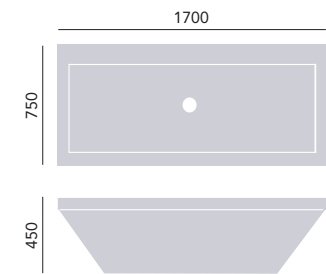

### 1700 x 750mm Solid Skin Acrylic Double Ended Fitted Bath

Height inc. feet  
 Weight 32.77kg  
 Overflow to waste 370mm  
 Water capacity 200ltr

No taphole      BHPW1775D      **£782**

*Comes with adjustable feet. Please order bath panels separately and use with a bath screen. See page 92. See pages 96-97 for bath panels.*