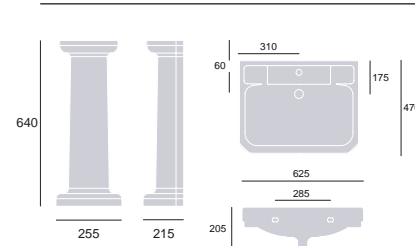

Hatton 630mm Basin and Full Length Pedestal

1 Tap Hole Basin	PHAWW051	£203
2 Tap Hole Basin	PHAWW05	£208
3 Tap Hole Basin	PHAW053	£214
Pedestal	PHAW09	£124