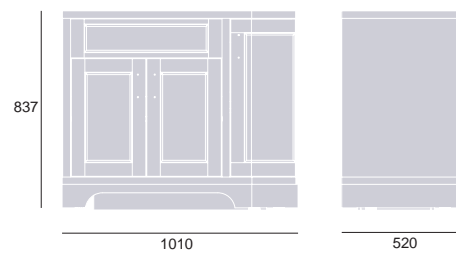

Wilton 1000mm Corner Left Hand Vanity

Chantilly	WICHLHCU	£1399
Maritime Blue	WIMBLHCU	£1399
Graphite	WIGRLHCU	£1399

Under Counter Basin	PVERW15	£205

Use with an under counter basin and a worktop - sold separately, see page 48-49 for worktop options. Handle positions are not pre-drilled. Select stylish handles from our on trend range, see page 50-51. PVERW15 to be used with a slotted waste.