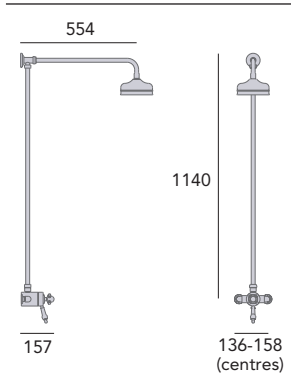

THERMOSTATIC
1 OUTLET
AVAILABLE IN CHROME
AVAILABLE IN VINTAGE GOLD
PERFORMANCE FLOW

Working pressure range:
Min: 0.2 Max: 5.0

THERMOSTATIC
1 OUTLET
AVAILABLE IN CHROME
AVAILABLE IN VINTAGE GOLD
PERFORMANCE FLOW

Working pressure range:
Min: 0.2 Max: 5.0