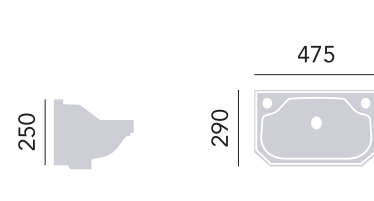

Baby Basin

2 Taphole Basin	PGRW08	£209