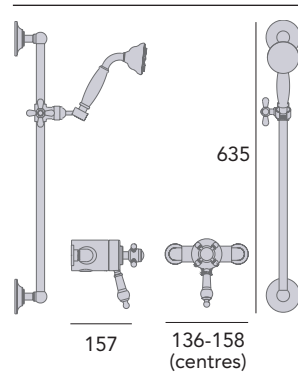

Exposed Shower with Premium Flexible Riser Kit

Premium handset.
Chrome SHDDUAL09 **£649**
Vintage Gold SHDDUAL10 **£751**

If you like this valve but want to choose different accessories, use the below code and see our kits on p127-129.

Chrome SHDCB02 **£541**
Vintage Gold SHDAB02 **£612**

Exposed Shower with Premium Fixed Riser Kit

Large 6" shower rose.
Chrome SHDDUAL07 **£921**
Vintage Gold SHDDUAL08 **£1067**

If you like this valve but want to choose different accessories, use the below code and see our kits on p127-129.

Chrome SHDCT02 **£541**
Vintage Gold SHDAT02 **£612**