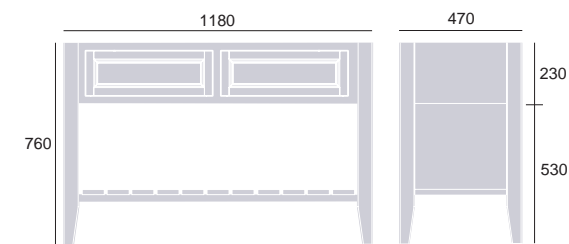

Vessel Basins

Chiswick	Round	PCHW14	£294
Redford	Round	PRFW10	£250
Berkhamsted	Oblong	PBHW10	£300

Basins to be used with a worktop - sold separately, see page 46 for worktop options.