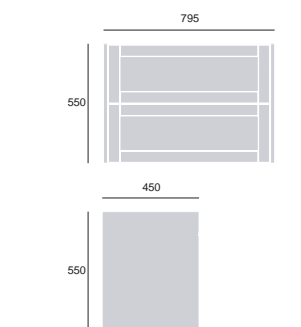

Vessel Basins to use with Worktop

Chiswick	Round	PCHW14	£294
Redford	Round	PRFW10	£250
Berkhamsted	Oblong	PBHW10	£300
Keymer	Oblong	PKMW10	£345

Basins to be used with a worktop - sold separately. See page 46-47 for worktop options. Handle positions are not pre-drilled. Select stylish handles from our on-trend range, see p50-51. Basins are supplied with a white and chrome overflow, if you require black or brushed brass order from p132

Lynton 800mm Wall Hung Vanity

Dove Grey	LYDG80WH	£949
Classic Green	LYCG80WH	£949
Midnight Blue	LYMB80WH	£949

Lynton 800mm Sit on Basin

0 Tap Hole	PLYW061	£275
1 Tap Hole	PLYW051	£299
2 Tap Hole	PLYW05	£335
3 Tap Hole	PLYW053	£335

Vessel Basins to use with Worktop

Chiswick	Round	PCHW14	£294
Redford	Round	PRFW10	£250
Berkhamsted	Oblong	PBHW10	£300
Keymer	Oblong	PKMW10	£345

Basins to be used with a worktop - sold separately. See page 46-47 for worktop options. Handle positions are not pre-drilled. Select stylish handles from our on-trend range, see p50-51. Basins are supplied with a white and chrome overflow, if you require black or brushed brass order from p132