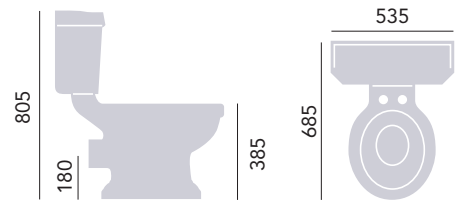

Granley WC's

Close Coupled Standard Height WC & Cistern

WC	PGRW00	£299
Cistern	PGR2W01F	£287

Use with Heritage WC Seat. Cistern price includes fittings. Select your cistern lever from our range. Cistern offers a single 6 litre flush. See page 73.

Close Coupled WC & Landscape Cistern

WC	PGRWOL	£327
Low Level Cistern	PGR2W01LF	£323

Low Level Flush Pack

Chrome	CC00	£181
Vintage Gold	CA00	£206

Use with Heritage WC Seat. Cistern price includes fittings. Select your cistern lever from our range. see page 73. Cistern offers 6 litre dual flush.

High Level WC and Cistern

WC	PGRWOL	£327
High Level Cistern	PGR2W02F	£429

High Level Flush Pack

Chrome	CC01	£412
Vintage Gold	CA01	£469

Cistern price includes fittings. Shortening the length of the flushpipe may affect the efficiency of the flush. Use with Heritage WC Seat. Flush pack includes brackets and chain pull. Cistern offers 6/4 litre dual flush.