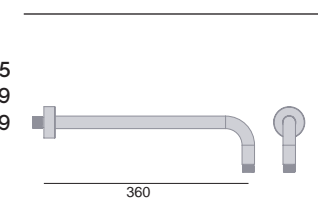

Wall Mounted Shower Arm

Chrome STC24 £75
Brushed Brass STBB24 £89
Matt Black STBL24 £89