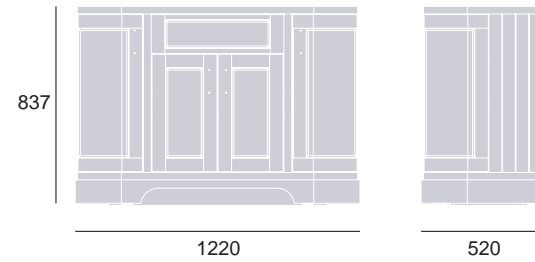

Wilton

Wilton 1200mm Curved Vanity

Chantilly	WICHCU	£1849
Maritime Blue	WIMBCU	£1849
Graphite	WIGRCU	£1849

Under Counter Basin	PVERW15	£205

Use with an under counter basin and a worktop - sold separately, see page 48-49 for worktop options. Handle positions are not pre-drilled. Select stylish handles from our on trend range, see page 50-51. PVERW15 to be used with a slotted waste.