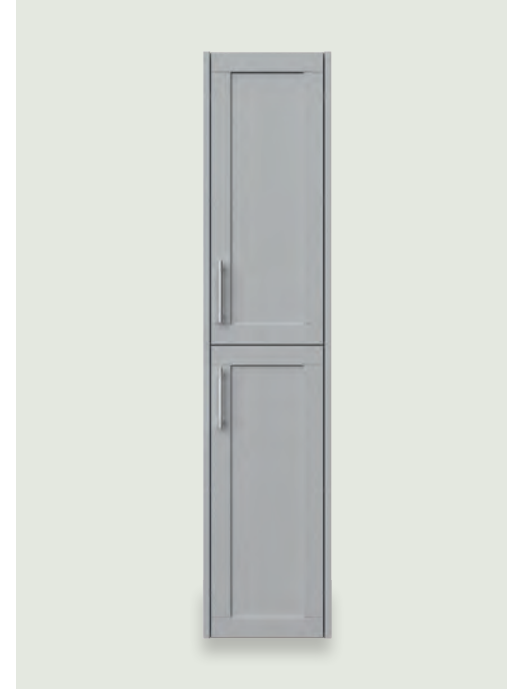

Lynton Tall Wall Cabinet 350mm → Page 43