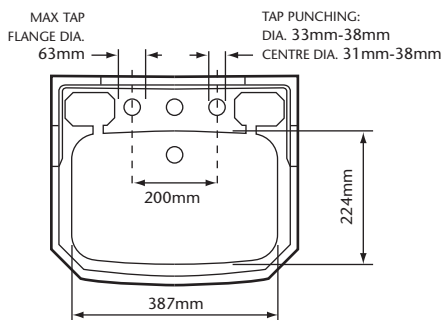

Granley

Cloakroom Basin & Pedestal

PGRW07

Logo as it appears on product: HERITAGE

FEATURES

- Heritage Logo
- White Only
- 1 or 2 Taphole options available
- Pedestal available in Tall
- 25 Year Guarantee

1 Taphole	PGRW071	INCLUDED COMPONENTS	
2 Taphole	PGRW07	Standard Basin	
Pedestal	PGRW09	Packed Weight	18.9 Kgs
Tall Pedestal	PGRW10	Packed Size	660 x 533 x 445mm
		Pedestal	
		Packed Weight	9.8 Kgs
		Packed Size	770 x 340 x 210mm
		Tall Pedestal	
		Packed Weight	11.2 Kgs
		Packed Size	770 x 340 x 210mm

DIMENSIONS

	A	B	C
Pedestal PGRW09	857mm	801mm	702mm
Tall Pedestal PGRW10	930mm	897mm	771mm