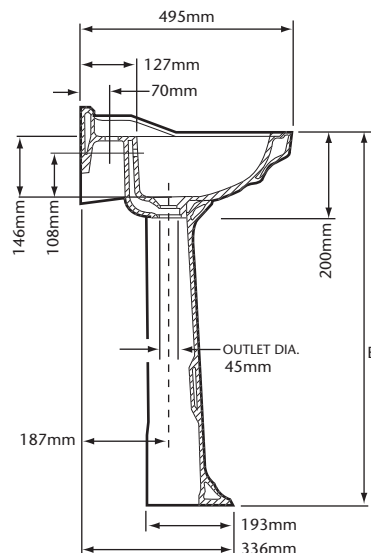

Granley

Standard Basin & Pedestal

PGRW05

Logo as it appears on product: HERITAGE

FEATURES

- Heritage Logo
- White Only
- 1, 2 or 3 Taphole options available
- Pedestal available in Tall
- 25 Year Guarantee

- 1 Taphole
- 2 Taphole
- 3 Taphole
- Pedestal
- Tall Pedestal

Model	INCLUDED COMPONENTS	Packed Weight	Packed Size
PGRW051	Standard Basin	18.9 Kgs	660 x 533 x 445mm
PGRW05	Packed Weight		
PGRW053	Pedestal	9.8 Kgs	770 x 340 x 210mm
PGRW09	Packed Weight		
PGRW10	Tall Pedestal	11.2 Kgs	770 x 340 x 210mm
	Packed Weight		
	Packed Size		

DIMENSIONS

MAX TAP FLANGE DIA. 63mm
TAP PUNCHING: DIA. 33mm-38mm
CENTRE DIA. 31mm-38mm

	A	B	C
Pedestal PGRW09	890mm	813mm	667mm
Tall Pedestal PGRW10	967mm	890mm	744mm