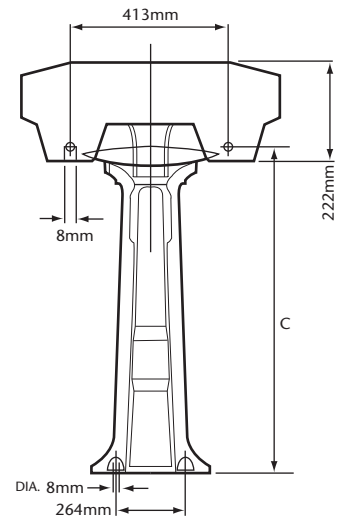

Granley

Standard Basin & Pedestal

PGRW05

Logo as it appears on product: HERITAGE

FEATURES

- Heritage Logo
- White Only
- 1, 2 or 3 Taphole options available
- Pedestal available in Tall
- 25 Year Guarantee

- 1 Taphole
- 2 Taphole
- 3 Taphole
- Pedestal
- Tall Pedestal

Model	INCLUDED COMPONENTS	Packed Weight	Packed Size
PGRW051	Standard Basin	18.9 Kgs	660 x 533 x 445mm
PGRW05	Packed Weight		
PGRW053	Pedestal	9.8 Kgs	770 x 340 x 210mm
PGRW09	Packed Weight		
PGRW10	Tall Pedestal	11.2 Kgs	770 x 340 x 210mm
	Packed Weight		
	Packed Size		

DIMENSIONS

MAX TAP FLANGE DIA. 63mm
TAP PUNCHING: DIA. 33mm-38mm
CENTRE DIA. 31mm-38mm

	A	B	C
Pedestal PGRW09	890mm	813mm	667mm
Tall Pedestal PGRW10	967mm	890mm	744mm