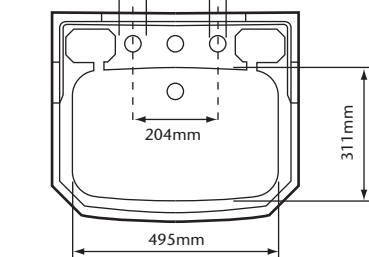

- 1 Taphole
- 2 Taphole
- 3 Taphole
- Pedestal
- Tall Pedestal

Model	INCLUDED COMPONENTS	Packed Weight	Packed Size
PGRW051	Standard Basin	18.9 Kgs	660 x 533 x 445mm
PGRW05	Packed Weight		
PGRW053	Pedestal	9.8 Kgs	770 x 340 x 210mm
PGRW09	Packed Weight		
PGRW10	Tall Pedestal	11.2 Kgs	770 x 340 x 210mm
	Packed Weight		
	Packed Size		

DIMENSIONS

MAX TAP FLANGE DIA. 63mm
TAP PUNCHING: DIA. 33mm-38mm
CENTRE DIA. 31mm-38mm

	A	B	C
Pedestal PGRW09	890mm	813mm	667mm
Tall Pedestal PGRW10	967mm	890mm	744mm