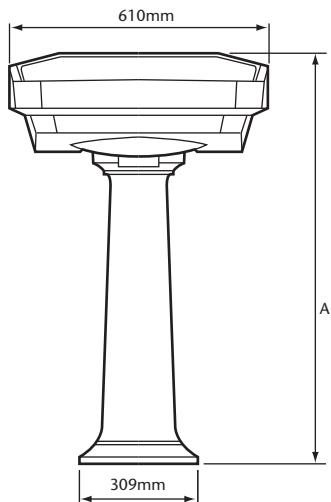

Granley

Standard Basin & Pedestal

PGRW05

Logo as it appears on product: HERITAGE

FEATURES

- Heritage Logo
- White Only
- 1, 2 or 3 Taphole options available
- Pedestal available in Tall
- 25 Year Guarantee

- 1 Taphole
- 2 Taphole
- 3 Taphole
- Pedestal
- Tall Pedestal

Model	INCLUDED COMPONENTS	Packed Weight	Packed Size
PGRW051	Standard Basin	18.9 Kgs	660 x 533 x 445mm
PGRW05	Packed Weight		
PGRW053	Pedestal	9.8 Kgs	770 x 340 x 210mm
PGRW09	Packed Weight		
PGRW10	Tall Pedestal	11.2 Kgs	770 x 340 x 210mm
	Packed Weight		
	Packed Size		

DIMENSIONS

MAX TAP FLANGE DIA. 63mm
TAP PUNCHING: DIA. 33mm-38mm
CENTRE DIA. 31mm-38mm

	A	B	C
Pedestal PGRW09	890mm	813mm	667mm
Tall Pedestal PGRW10	967mm	890mm	744mm