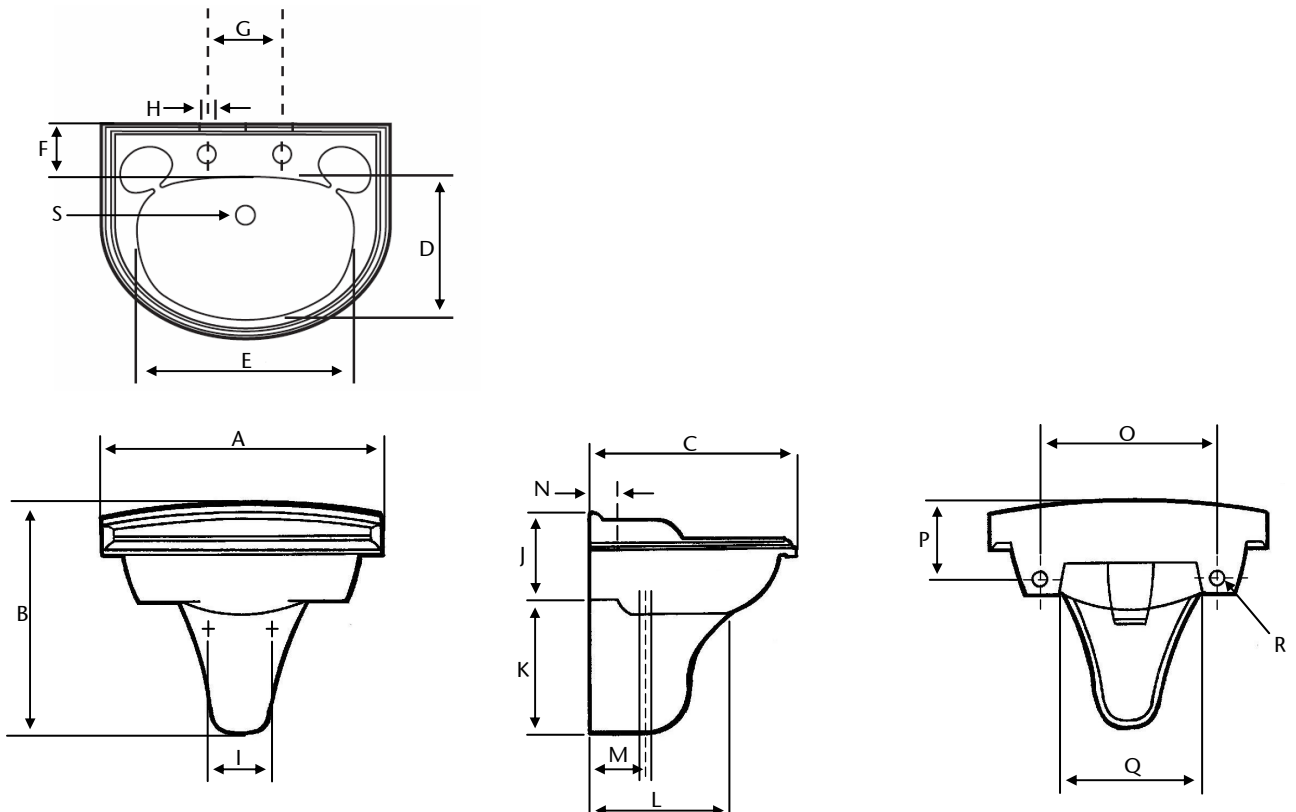

FEATURES

Also compatible with Belmonte

Vitreous China

White Only

25 Year Guarantee

INCLUDED COMPONENTS

Dorchester Basin

1TH	PDW061
2TH	PDW06
Packed Weight	14.4kgs
Packed Size	490 x 605 x 274mm

Belmonte Basin

1TH	PBW061
2TH	PBW06
Packed Weight	14.6kgs
Packed Size	480 x 605 x 375mm

Pedestal

	PDWW09
Packed Weight	7kgs
Packed Size	427 x 293 x 260mm

PRODUCT DETAILS

Pedestal can be used with Belmonte or Dorchester Medium basins.

Note: pedestal not compatible with 3TH basins.

DIMENSIONS

	Belmonte	Dorchester
A	585	584
B	530	580
C	470	470
D	295	292
E	485	464
F	130	127
G	205	204
H	30	33
I	180	180
J	150	204
K	427	427
L	300	300
M	210	190
N	60	76
O	400	394
P	130	175
Q	220	220
R	7	8
S	45	45

Dimensions are in mm