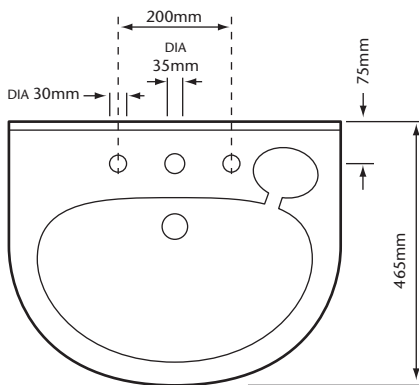

### FEATURES

- Heritage Logo
- Vitreous China
- White Only
- 1, 2 or 3 Taphole options available
- 25 Year Guarantee

Logo as it appears on product: HERITAGE

1 Taphole	PBW361	<b>COMPATIBLE WITH</b> Heritage 700 Vanity Units
2 Taphole	PBW36	
3 Taphole	PBW363	

### INCLUDED COMPONENTS

**Semi-Recessed Basin**  
 Packed Weight 14.2 Kgs  
 Packed Size 480 x 610 x 275mm

### DIMENSIONS

Used in conjunction with:

	A	B	C
Compact 700 Vanity Unit	910mm	900mm	780mm
Stand Alone 900 Vanity Unit	900mm	890mm	770mm