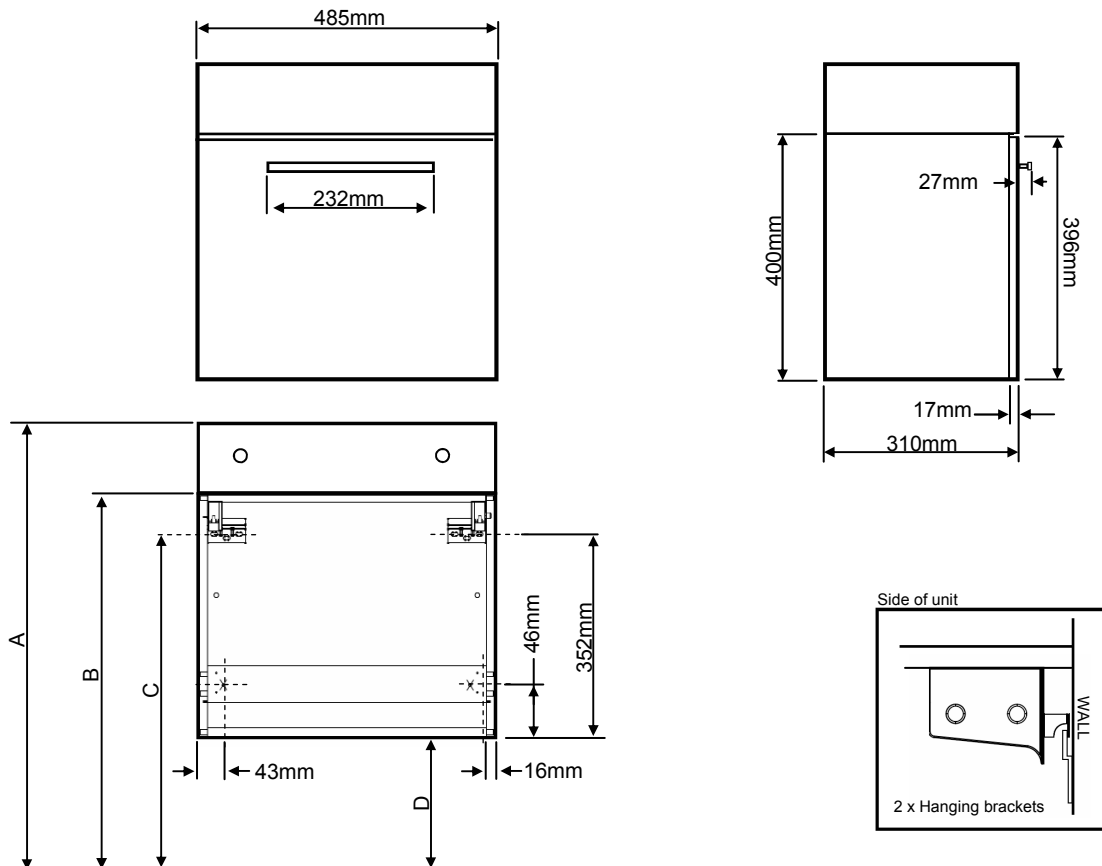

INCLUDED COMPONENTS

500 Unit	
Packed Weight	7.5kgs
Packed Dimensions	485 x 412 x 150mm

ADDITIONAL EXTRAS

Fresso 500 Mirror	FF#25
-------------------	-------

DIMENSIONS

	Block Basin
A	855mm
B	720mm
C	670mm
D	318mm

Floor