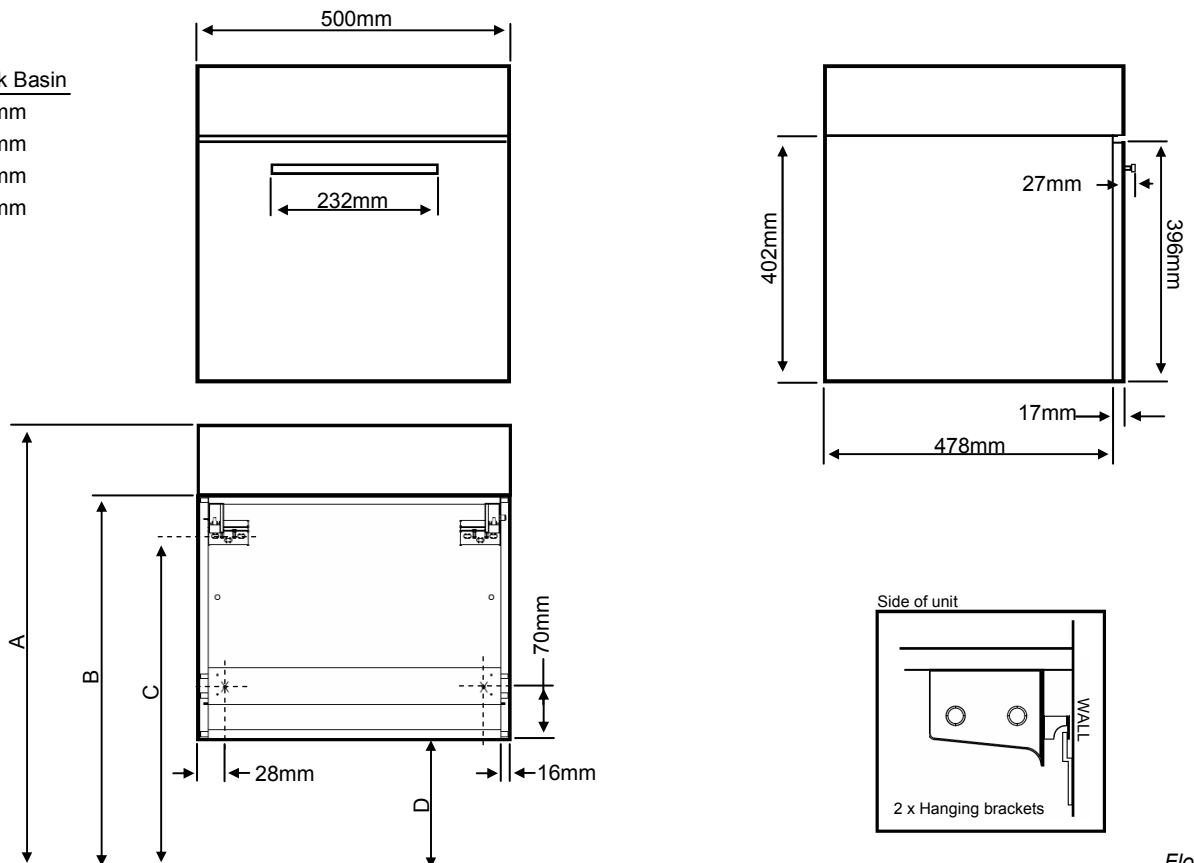

INCLUDED COMPONENTS

500 Unit	
Packed Weight	14.5kgs
Packed Dimensions	508 x 480 x 442mm

ADDITIONAL EXTRAS

Complete the look with:	
1000 Worktop	FF#24
Fresso Chrome Towel Rail	ATFC00
Fresso 500 Mirror	FF#25

DIMENSIONS

	Vessel Basin	Block Basin
A	varies	890mm
B	740mm	760mm
C	672mm	652mm
D	338mm	318mm

Floor

Fresso

1000 Worktop

FFO24
FFZ24

FRESSO FURNITURE

FEATURES

ADDITIONAL EXTRAS

Fresso Chrome Towel Rail	ATFC00
--------------------------	--------

INCLUDED COMPONENTS

1000 Worktop	
Packed Weight	14kgs
Packed Dimensions	1150 x 478 x 55mm

Worktop must be cut to suit basin

DIMENSIONS