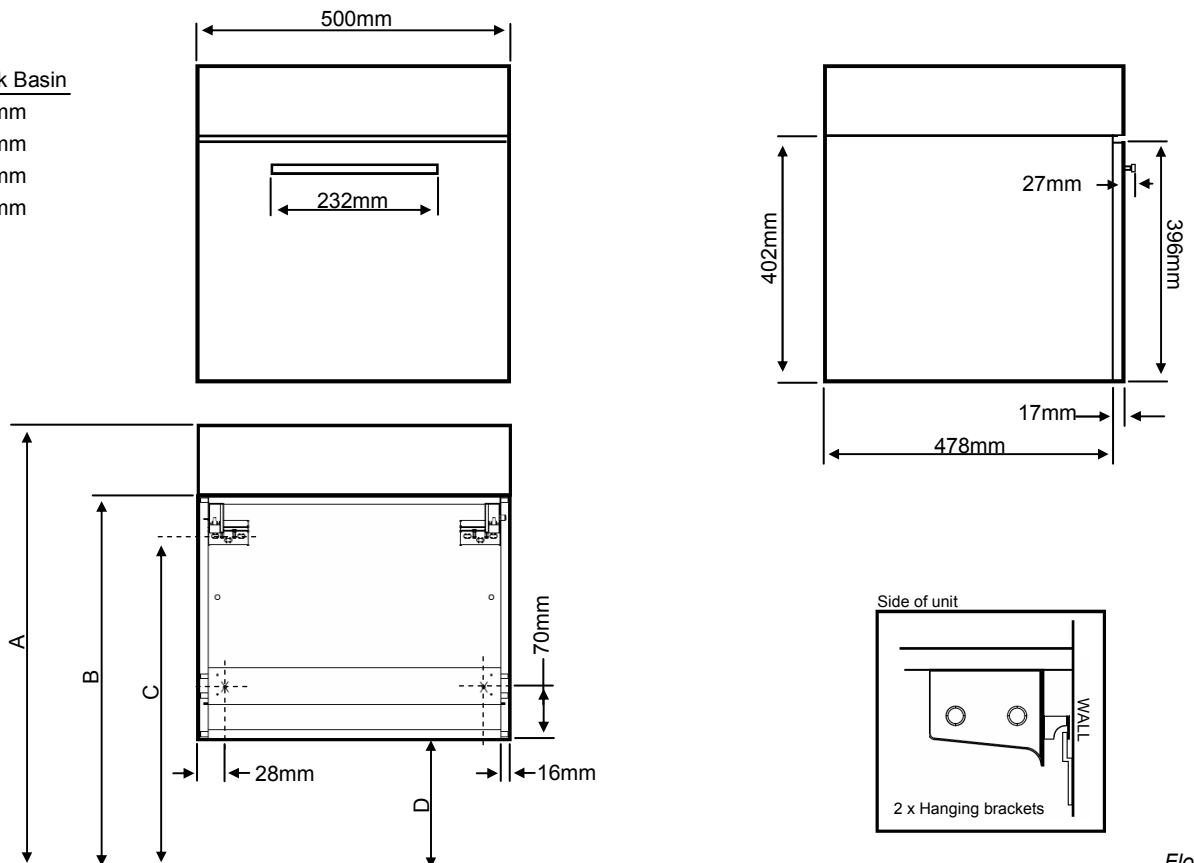

INCLUDED COMPONENTS

500 Unit	Weight
Packed Weight	14.5kgs
Packed Dimensions	508 x 480 x 442mm

ADDITIONAL EXTRAS

Complete the look with:	
1000 Worktop	FF#24
Fresso Chrome Towel Rail	ATFC00
Fresso 500 Mirror	FF#25

DIMENSIONS

	Vessel Basin	Block Basin
A	varies	890mm
B	740mm	760mm
C	672mm	652mm
D	338mm	318mm

Floor

Fresso

500 / 750 Worktop

FF#22
FF#23

FRESSO FURNITURE

FEATURES

PRODUCT DETAILS

Use with Fresso Drawer Unit of same dimensions.
Worktop must be cut to suit basin

INCLUDED COMPONENTS

500 Worktop	
Packed Weight	5kgs
Packed Dimensions	2030 x 275 x 35mm

750 Worktop	
Packed Weight	7kgs
Packed Dimensions	2030 x 275 x 35mm

DIMENSIONS